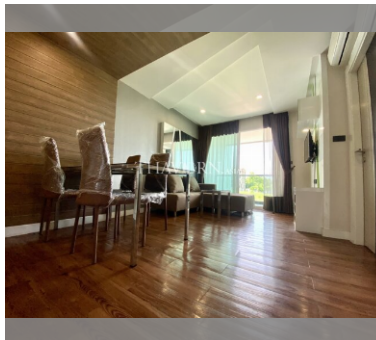

Condo for sale 1 bedroom 36.97 m² in The Feelture, Pattaya

฿ 1,860,000

UNIT PARAMETERS:

UID	FS-240123
quota	foreign quota
type	1 bedroom
size	36.97m²
floor	2
view	city view
quality	not chosen
transfer fee payer	Seller50/Buyer50

PROJECT PARAMETERS:

district	Na Jomtien
buildings	2
floors	8
built in	2015
maintenance	฿ 17,746/year

FACILITIES:

General information: resort, meters to beach: 500, minutes to beach: 8, open parking, covered parking.

Swimming pool: swimming pool, kids pool.

Chill zone: chill zone, garden.

Health zone: gym.

Other: reception, lobby, CCTV, security.