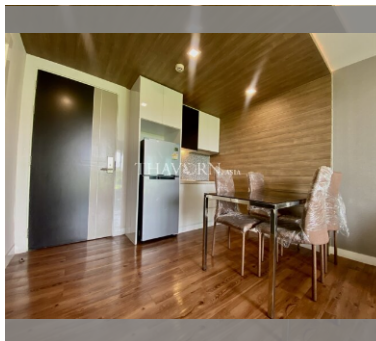

Condo for sale 1 bedroom 36.97 m² in The Feelture, Pattaya

฿ 1,860,000

UNIT PARAMETERS:

UID	FS-240123
quota	foreign quota
type	1 bedroom
size	36.97m²
floor	2
view	city view
quality	not chosen
transfer fee payer	Seller50/Buyer50

PROJECT PARAMETERS:

district	Na Jomtien
buildings	2
floors	8
built in	2015
maintenance	฿ 17,746/year

FACILITIES:

General information: resort, meters to beach: 500, minutes to beach: 8, open parking, covered parking.

Swimming pool: swimming pool, kids pool.

Chill zone: chill zone, garden.

Health zone: gym.

Other: reception, lobby, CCTV, security.