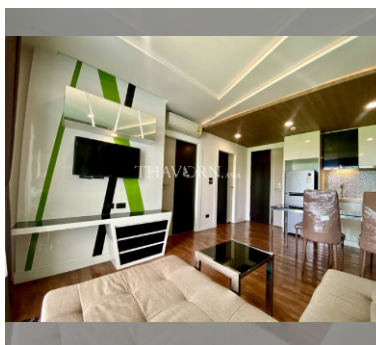

Condo for sale 1 bedroom 36.97 m² in The Feelture, Pattaya

Discover your perfect getaway in the heart of Pattaya with this charming 1-bedroom condo at The Feelture! Nestled in the vibrant Jomtien district, this fully furnished gem offers 36.97 square meters of cozy living space. Priced at just 1,970,000, this second-floor unit is part of an 8-story development, making it an ideal choice for those seeking comfort and convenience. Imagine waking up each day in your beautifully furnished condo, ready to explore all that Pattaya has to offer. Whether you're looking for a serene retreat or a lively urban lifestyle, The Feelture provides the perfect balance. Plus, with foreign ownership quota available, it's an excellent opportunity for international buyers. Don't miss out on this fantastic chance to ...

฿ 1,970,000

UNIT PARAMETERS:

UID	FS-240123
quota	foreign quota
type	1 bedroom
size	36.97m²
floor	2
view	city view
quality	not chosen
transfer cost	
transfer fee payer	Seller50/Buyer50
additional cost	

PROJECT PARAMETERS:

district	Jomtien
buildings	2
floors	8
built in	2015
maintenance	฿ 17,746/year

FACILITIES:

General information: resort, meters to beach: 500, minutes to beach: 8, open parking, covered parking.

Swimming pool: swimming pool, kids pool.

Chill zone: chill zone, garden.

Health zone: gym.

Other: reception, lobby, CCTV, security.