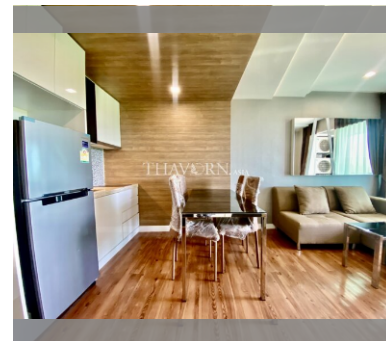

Condo for sale 1 bedroom 36.97 m² in The Feelture, Pattaya

฿ 1,860,000

UNIT PARAMETERS:

UID	FS-240123
quota	foreign quota
type	1 bedroom
size	36.97m²
floor	2
view	city view
quality	not chosen
transfer fee payer	Seller50/Buyer50

PROJECT PARAMETERS:

district	Na Jomtien
buildings	2
floors	8
built in	2015
maintenance	฿ 17,746/year

FACILITIES:

General information: resort, meters to beach: 500, minutes to beach: 8, open parking, covered parking.

Swimming pool: swimming pool, kids pool.

Chill zone: chill zone, garden.

Health zone: gym.

Other: reception, lobby, CCTV, security.