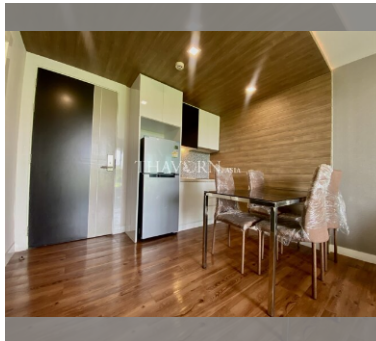

Condo for sale 1 bedroom 36.97 m² in The Feelture, Pattaya

Discover your perfect getaway in the heart of Pattaya with this charming 1-bedroom condo at The Feelture! Nestled in the vibrant Jomtien district, this fully furnished gem offers 36.97 square meters of cozy living space. Priced at just 1,970,000, this second-floor unit is part of an 8-story development, making it an ideal choice for those seeking comfort and convenience. Imagine waking up each day in your beautifully furnished condo, ready to explore all that Pattaya has to offer. Whether you're looking for a serene retreat or a lively urban lifestyle, The Feelture provides the perfect balance. Plus, with foreign ownership quota available, it's an excellent opportunity for international buyers. Don't miss out on this fantastic chance to ...

฿ 1,970,000

UNIT PARAMETERS:

UID	FS-240123
quota	foreign quota
type	1 bedroom
size	36.97m²
floor	2
view	city view
quality	not chosen
transfer cost	
transfer fee payer	Seller50/Buyer50
additional cost	

PROJECT PARAMETERS:

district	Jomtien
buildings	2
floors	8
built in	2015
maintenance	฿ 17,746/year

FACILITIES:

General information: resort, meters to beach: 500, minutes to beach: 8, open parking, covered parking.

Swimming pool: swimming pool, kids pool.

Chill zone: chill zone, garden.

Health zone: gym.

Other: reception, lobby, CCTV, security.