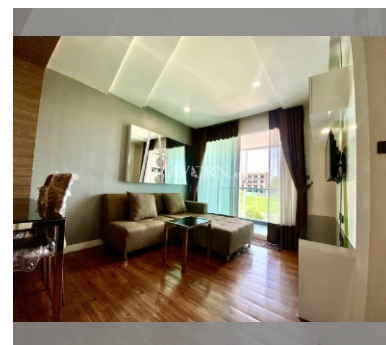

Condo for sale 1 bedroom 36.97 m² in The Feelture, Pattaya

Discover your perfect getaway in the heart of Pattaya with this charming 1-bedroom condo at The Feelture! Nestled in the vibrant Jomtien district, this fully furnished gem offers 36.97 square meters of cozy living space. Priced at just 1,970,000, this second-floor unit is part of an 8-story development, making it an ideal choice for those seeking comfort and convenience. Imagine waking up each day in your beautifully furnished condo, ready to explore all that Pattaya has to offer. Whether you're looking for a serene retreat or a lively urban lifestyle, The Feelture provides the perfect balance. Plus, with foreign ownership quota available, it's an excellent opportunity for international buyers. Don't miss out on this fantastic chance to ...

฿ 1,970,000

UNIT PARAMETERS:

UID	FS-240123
quota	foreign quota
type	1 bedroom
size	36.97m²
floor	2
view	city view
quality	not chosen
transfer cost	
transfer fee payer	Seller50/Buyer50
additional cost	

PROJECT PARAMETERS:

district	Jomtien
buildings	2
floors	8
built in	2015
maintenance	฿ 17,746/year

FACILITIES:

General information: resort, meters to beach: 500, minutes to beach: 8, open parking, covered parking.

Swimming pool: swimming pool, kids pool.

Chill zone: chill zone, garden.

Health zone: gym.

Other: reception, lobby, CCTV, security.