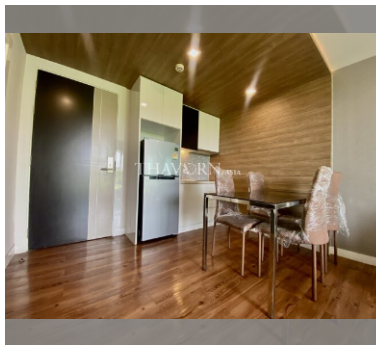

Condo for sale 1 bedroom 36.97 m² in The Feelture, Pattaya

Discover your perfect getaway in the heart of Pattaya with this charming 1-bedroom condo at The Feelture! Nestled in the vibrant Jomtien district, this fully furnished gem offers 36.97 square meters of cozy living space. Priced at just 1,970,000, this second-floor unit is part of an 8-story development, making it an ideal choice for those seeking comfort and convenience. Imagine waking up each day in your beautifully furnished condo, ready to explore all that Pattaya has to offer. Whether you're looking for a serene retreat or a lively urban lifestyle, The Feelture provides the perfect balance. Plus, with foreign ownership quota available, it's an excellent opportunity for international buyers. Don't miss out on this fantastic chance to ...

฿ 1,970,000

UNIT PARAMETERS:

UID	FS-240123
quota	foreign quota
type	1 bedroom
size	36.97m²
floor	2
view	city view
quality	not chosen
transfer cost	
transfer fee payer	Seller50/Buyer50
additional cost	

PROJECT PARAMETERS:

district	Jomtien
buildings	2
floors	8
built in	2015
maintenance	฿ 17,746/year

FACILITIES:

General information: resort, meters to beach: 500, minutes to beach: 8, open parking, covered parking.

Swimming pool: swimming pool, kids pool.

Chill zone: chill zone, garden.

Health zone: gym.

Other: reception, lobby, CCTV, security.