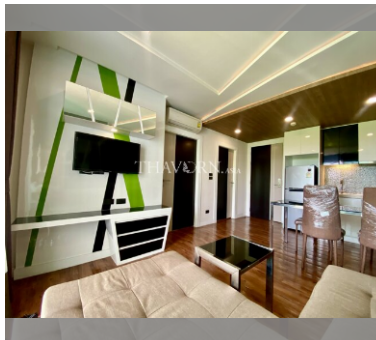

Condo for sale 1 bedroom 36.97 m² in The Feelture, Pattaya

฿ 1,860,000

UNIT PARAMETERS:

UID	FS-240123
quota	foreign quota
type	1 bedroom
size	36.97m²
floor	2
view	city view
quality	not chosen
transfer fee payer	Seller50/Buyer50

PROJECT PARAMETERS:

district	Na Jomtien
buildings	2
floors	8
built in	2015
maintenance	฿ 17,746/year

FACILITIES:

General information: resort, meters to beach: 500, minutes to beach: 8, open parking, covered parking.

Swimming pool: swimming pool, kids pool.

Chill zone: chill zone, garden.

Health zone: gym.

Other: reception, lobby, CCTV, security.