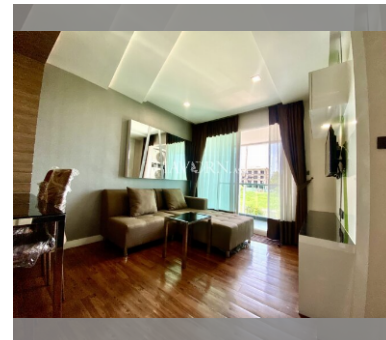

Condo for sale 1 bedroom 36.97 m² in The Feelture, Pattaya

฿ 1,860,000

UNIT PARAMETERS:

UID	FS-240123
quota	foreign quota
type	1 bedroom
size	36.97m²
floor	2
view	city view
quality	not chosen
transfer fee payer	Seller50/Buyer50

PROJECT PARAMETERS:

district	Na Jomtien
buildings	2
floors	8
built in	2015
maintenance	฿ 17,746/year

FACILITIES:

General information: resort, meters to beach: 500, minutes to beach: 8, open parking, covered parking.

Swimming pool: swimming pool, kids pool.

Chill zone: chill zone, garden.

Health zone: gym.

Other: reception, lobby, CCTV, security.