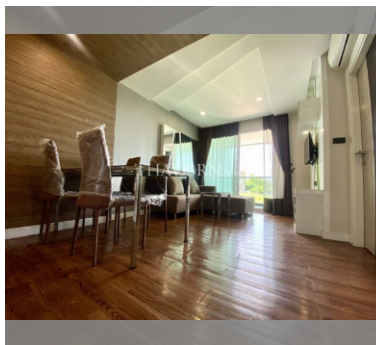

Condo for sale 1 bedroom 36.97 m² in The Feelture, Pattaya

Discover your perfect getaway in the heart of Pattaya with this charming 1-bedroom condo at The Feelture! Nestled in the vibrant Jomtien district, this fully furnished gem offers 36.97 square meters of cozy living space. Priced at just 1,970,000, this second-floor unit is part of an 8-story development, making it an ideal choice for those seeking comfort and convenience. Imagine waking up each day in your beautifully furnished condo, ready to explore all that Pattaya has to offer. Whether you're looking for a serene retreat or a lively urban lifestyle, The Feelture provides the perfect balance. Plus, with foreign ownership quota available, it's an excellent opportunity for international buyers. Don't miss out on this fantastic chance to ...

฿ 1,970,000

UNIT PARAMETERS:

UID	FS-240123
quota	foreign quota
type	1 bedroom
size	36.97m²
floor	2
view	city view
quality	not chosen
transfer cost	
transfer fee payer	Seller50/Buyer50
additional cost	

PROJECT PARAMETERS:

district	Jomtien
buildings	2
floors	8
built in	2015
maintenance	฿ 17,746/year

FACILITIES:

General information: resort, meters to beach: 500, minutes to beach: 8, open parking, covered parking.

Swimming pool: swimming pool, kids pool.

Chill zone: chill zone, garden.

Health zone: gym.

Other: reception, lobby, CCTV, security.