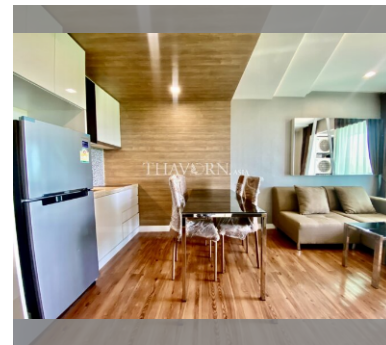

Condo for sale 1 bedroom 36.97 m² in The Feelture, Pattaya

Discover your perfect getaway in the heart of Pattaya with this charming 1-bedroom condo at The Feelture! Nestled in the vibrant Jomtien district, this fully furnished gem offers 36.97 square meters of cozy living space. Priced at just 1,970,000, this second-floor unit is part of an 8-story development, making it an ideal choice for those seeking comfort and convenience. Imagine waking up each day in your beautifully furnished condo, ready to explore all that Pattaya has to offer. Whether you're looking for a serene retreat or a lively urban lifestyle, The Feelture provides the perfect balance. Plus, with foreign ownership quota available, it's an excellent opportunity for international buyers. Don't miss out on this fantastic chance to ...

฿ 1,970,000

UNIT PARAMETERS:

UID	FS-240123
quota	foreign quota
type	1 bedroom
size	36.97m²
floor	2
view	city view
quality	not chosen
transfer cost	
transfer fee payer	Seller50/Buyer50
additional cost	

PROJECT PARAMETERS:

district	Jomtien
buildings	2
floors	8
built in	2015
maintenance	฿ 17,746/year

FACILITIES:

General information: resort, meters to beach: 500, minutes to beach: 8, open parking, covered parking.

Swimming pool: swimming pool, kids pool.

Chill zone: chill zone, garden.

Health zone: gym.

Other: reception, lobby, CCTV, security.