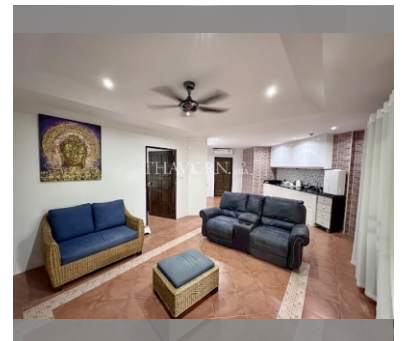

Condo for sale 1 bedroom 66 m² in Chateau Dale, Pattaya

฿ 3,500,000

UNIT PARAMETERS:

UID	FS-240122
quota	foreign quota
type	1 bedroom
size	66m²
floor	1
view	pool access
quality	not chosen
transfer fee payer	Seller50/Buyer50

PROJECT PARAMETERS:

district	Thappraya
buildings	3
floors	6

FACILITIES:

General information: lowrise, underground parking.

Swimming pool: swimming pool.

Chill zone: chill zone, garden.

Health zone: gym.

Other: lobby, CCTV, security.