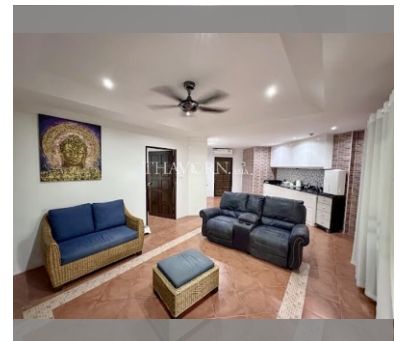

Condo for sale 1 bedroom 66 m² in Chateau Dale, Pattaya

฿ 3,500,000

UNIT PARAMETERS:

UID	FS-240122
quota	foreign quota
type	1 bedroom
size	66m²
floor	1
view	pool access
quality	not chosen
transfer fee payer	Seller50/Buyer50

PROJECT PARAMETERS:

district	Thappraya
buildings	3
floors	6

FACILITIES:

General information: lowrise, underground parking.

Swimming pool: swimming pool.

Chill zone: chill zone, garden.

Health zone: gym.

Other: lobby, CCTV, security.