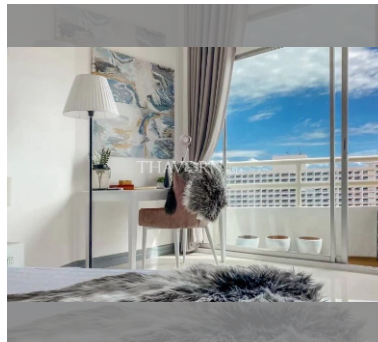

Condo for sale studio 29 m² in View Talay 1, Pattaya

฿ 1,590,000

UNIT PARAMETERS:

UID	FS-240121
quota	foreign quota
type	studio
size	29m²
floor	13
view	sea view
quality	not chosen
transfer fee payer	Seller50/ buyer50

PROJECT PARAMETERS:

district	Pratumnak
buildings	2
floors	15
built in	1997
maintenance	฿ 6,960/year

FACILITIES:

General information: highrise, meters to beach: 600, minutes to beach: 10, open parking.

Swimming pool: swimming pool, kids pool.

Chill zone: garden.

Health zone: massage.

Other: lobby, CCTV, security, minimart, laundry, room service.