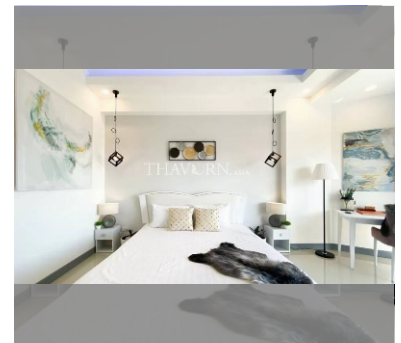

Condo for sale studio 29 m² in View Talay 1, Pattaya

฿ 1,590,000

UNIT PARAMETERS:

UID	FS-240121
quota	foreign quota
type	studio
size	29m²
floor	13
view	sea view
quality	not chosen
transfer fee payer	Seller50/ buyer50

PROJECT PARAMETERS:

district	Pratumnak
buildings	2
floors	15
built in	1997
maintenance	฿ 6,960/year

FACILITIES:

General information: highrise, meters to beach: 600, minutes to beach: 10, open parking.

Swimming pool: swimming pool, kids pool.

Chill zone: garden.

Health zone: massage.

Other: lobby, CCTV, security, minimart, laundry, room service.