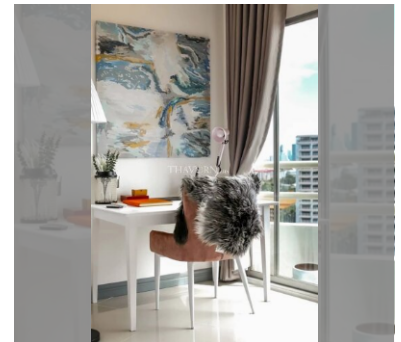

Condo for sale studio 29 m² in View Talay 1, Pattaya

฿ 1,590,000

UNIT PARAMETERS:

UID	FS-240121
quota	foreign quota
type	studio
size	29m²
floor	13
view	sea view
quality	not chosen
transfer fee payer	Seller50/ buyer50

PROJECT PARAMETERS:

district	Pratumnak
buildings	2
floors	15
built in	1997
maintenance	฿ 6,960/year

FACILITIES:

General information: highrise, meters to beach: 600, minutes to beach: 10, open parking.

Swimming pool: swimming pool, kids pool.

Chill zone: garden.

Health zone: massage.

Other: lobby, CCTV, security, minimart, laundry, room service.