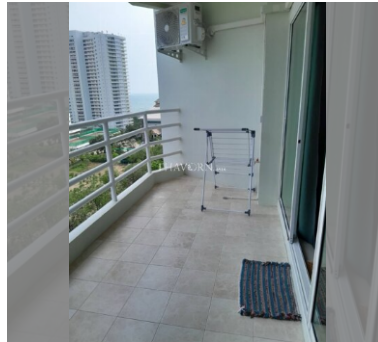

Condo for sale studio 48 m² in View Talay 5, Pattaya

฿ 2,400,000

UNIT PARAMETERS:

UID	FS-240120
quota	thai quota
type	studio
size	48m²
floor	11
view	sea view
quality	not chosen
transfer fee payer	Seller50/buyer50

PROJECT PARAMETERS:

district	Thappraya
buildings	2
floors	22
built in	2007
maintenance	฿ 11,520/year

FACILITIES:

General information: highrise, meters to beach: 150, minutes to beach: 3, open parking, covered parking.

Swimming pool: swimming pool.

Other: reception, CCTV, security, minimart, laundry, room service.