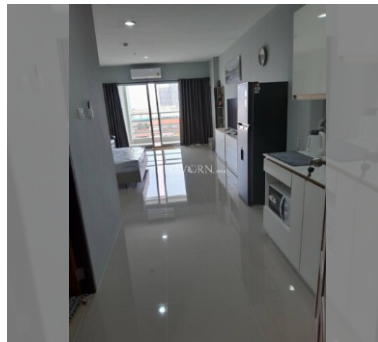

Condo for sale studio 48 m² in View Talay 5, Pattaya

฿ 2,400,000

UNIT PARAMETERS:

UID	FS-240120
quota	thai quota
type	studio
size	48m²
floor	11
view	sea view
quality	not chosen
transfer fee payer	Seller50/buyer50

PROJECT PARAMETERS:

district	Thappraya
buildings	2
floors	22
built in	2007
maintenance	฿ 11,520/year

FACILITIES:

General information: highrise, meters to beach: 150, minutes to beach: 3, open parking, covered parking.

Swimming pool: swimming pool.

Other: reception, CCTV, security, minimart, laundry, room service.