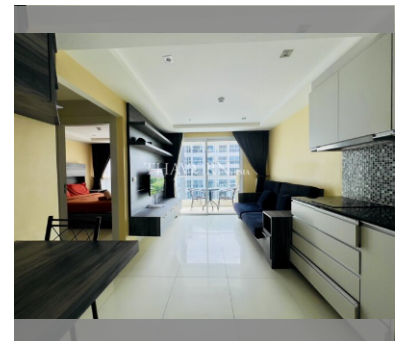

Condo for sale 1 bedroom 36.45 m² in Novana Residence, Pattaya

฿ 2,130,000

UNIT PARAMETERS:

UID	FS-240118
quota	company ownership
type	1 bedroom
size	36.45m ²
floor	5
view	pool view
quality	not chosen
equipment	furniture, kitchen appliances
online viewing	on

PROJECT PARAMETERS:

district	Central Pattaya
buildings	1
floors	8
built in	2013

FACILITIES:

General information: resort, open parking, covered parking.

Swimming pool: swimming pool, kids pool.

Chill zone: chill zone, garden.

Health zone: gym, sauna, hamam.

Other: reception, lobby, CCTV, security, minimart, laundry.

details