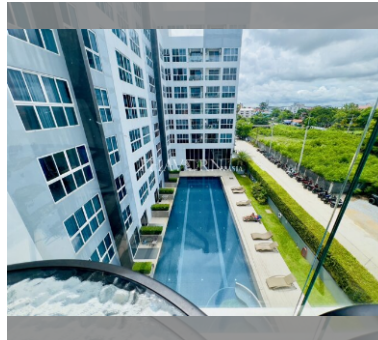

PROJECT PARAMETERS:

district	Central Pattaya
buildings	1
floors	8
built in	2013

FACILITIES:

General information: resort, open parking, covered parking.

Swimming pool: swimming pool, kids pool.

Chill zone: chill zone, garden.

Health zone: gym, sauna, hamam.

Other: reception, lobby, CCTV, security, minimart, laundry.

details