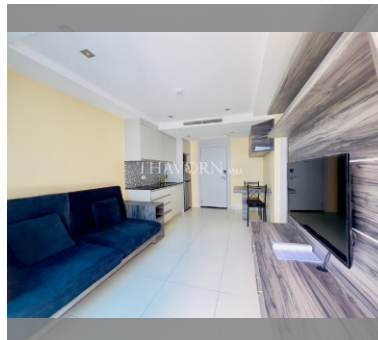

Condo for sale 1 bedroom 36.45 m² in Novana Residence, Pattaya

฿ 2,130,000

UNIT PARAMETERS:

UID	FS-240118
quota	company ownership
type	1 bedroom
size	36.45m ²
floor	5
view	pool view
quality	not chosen
equipment	furniture, kitchen appliances
online viewing	on

PROJECT PARAMETERS:

district	Central Pattaya
buildings	1
floors	8
built in	2013

FACILITIES:

General information: resort, open parking, covered parking.

Swimming pool: swimming pool, kids pool.

Chill zone: chill zone, garden.

Health zone: gym, sauna, hamam.

Other: reception, lobby, CCTV, security, minimart, laundry.

details