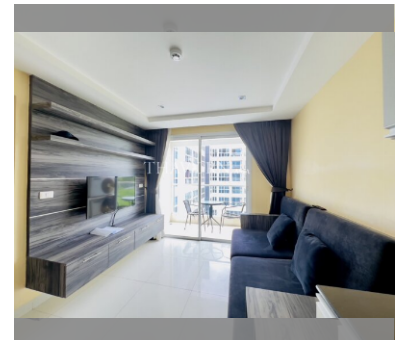

Condo for sale 1 bedroom 36.45 m² in Novana Residence, Pattaya

฿ 2,130,000

UNIT PARAMETERS:

UID	FS-240118
quota	company ownership
type	1 bedroom
size	36.45m²
floor	5
view	pool view
quality	not chosen
equipment	furniture, kitchen appliances
online viewing	on

PROJECT PARAMETERS:

district	Central Pattaya
buildings	1
floors	8
built in	2013

FACILITIES:

General information: resort, open parking, covered parking.

Swimming pool: swimming pool, kids pool.

Chill zone: chill zone, garden.

Health zone: gym, sauna, hamam.

Other: reception, lobby, CCTV, security, minimart, laundry.