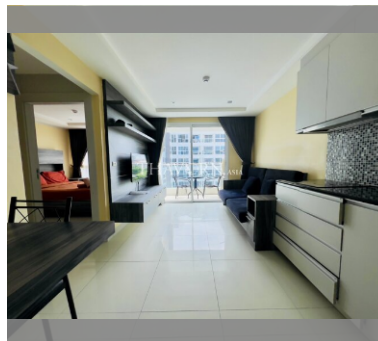

Condo for sale 1 bedroom 36.45 m² in Novana Residence, Pattaya

฿ 2,130,000

UNIT PARAMETERS:

UID	FS-240118
quota	company ownership
type	1 bedroom
size	36.45m ²
floor	5
view	pool view
quality	not chosen
equipment	furniture, kitchen appliances
online viewing	on

PROJECT PARAMETERS:

district	Central Pattaya
buildings	1
floors	8
built in	2013

FACILITIES:

General information: resort, open parking, covered parking.

Swimming pool: swimming pool, kids pool.

Chill zone: chill zone, garden.

Health zone: gym, sauna, hamam.

Other: reception, lobby, CCTV, security, minimart, laundry.

details