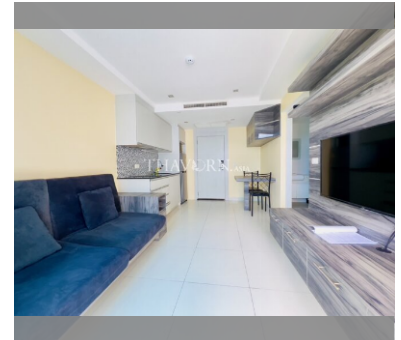

Condo for sale 1 bedroom 36.45 m² in Novana Residence, Pattaya

฿ 2,130,000

UNIT PARAMETERS:

UID	FS-240118
quota	company ownership
type	1 bedroom
size	36.45m ²
floor	5
view	pool view
quality	not chosen
equipment	furniture, kitchen appliances
online viewing	on

PROJECT PARAMETERS:

district	Central Pattaya
buildings	1
floors	8
built in	2013

FACILITIES:

General information: resort, open parking, covered parking.

Swimming pool: swimming pool, kids pool.

Chill zone: chill zone, garden.

Health zone: gym, sauna, hamam.

Other: reception, lobby, CCTV, security, minimart, laundry.

details