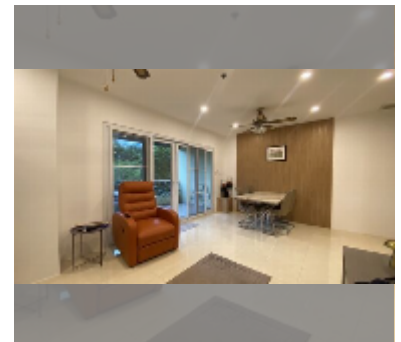

Condo for sale 1 bedroom 68.38 m² in Nordic Park Hill, Pattaya

฿ 3,950,000

UNIT PARAMETERS:

UID	FS-240115
quota	foreign quota
type	1 bedroom
size	68.38m²
floor	2
view	city view

PROJECT PARAMETERS:

district	Pratumnak
buildings	1
floors	6
built in	2008

FACILITIES:

General information: lowrise, meters to

beach: 500, minutes to beach: 5.

Swimming pool: swimming pool.

Health zone: gym, sauna.

Other: lobby, kids playgarden, CCTV, security, minimart, laundry.