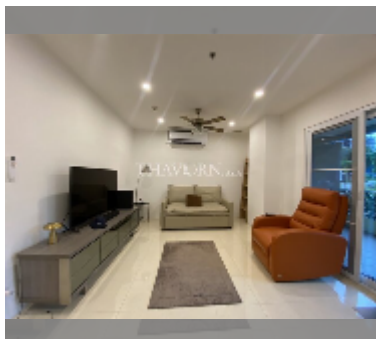

Condo for sale 1 bedroom 68.38 m² in Nordic Park Hill, Pattaya

฿ 3,950,000

UNIT PARAMETERS:

UID	FS-240115
quota	foreign quota
type	1 bedroom
size	68.38m²
floor	2
view	city view

PROJECT PARAMETERS:

district	Pratumnak
buildings	1
floors	6
built in	2008

FACILITIES:

General information: lowrise, meters to beach: 500, minutes to beach: 5.

Swimming pool: swimming pool.

Health zone: gym, sauna.

Other: lobby, kids playgarden, CCTV, security, minimart, laundry.