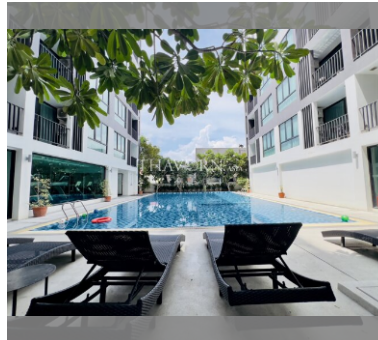

Condo for sale studio 37 m² in The Rizin Hotel, Pattaya

฿ 1,650,000

UNIT PARAMETERS:

UID	FS-240114
quota	foreign quota
type	studio
size	37m ²
floor	3
view	city view
quality	good
equipment	furniture
online viewing	on
transfer fee payer	50/50

PROJECT PARAMETERS:

district	Thappraya
buildings	1
floors	7
built in	2018

FACILITIES:

General information: lowrise, underground parking.

Swimming pool: swimming pool.

Health zone: gym.

Other: reception, lobby, meeting room, kids playgarden, CCTV, security.