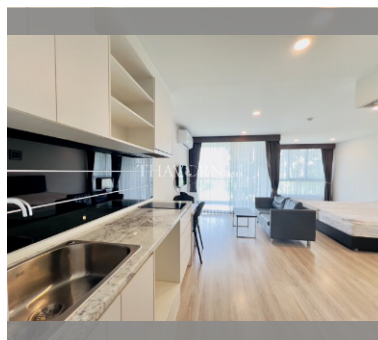

Condo for sale studio 37 m² in The Rizin Hotel, Pattaya

฿ 1,650,000

UNIT PARAMETERS:

UID	FS-240114
quota	foreign quota
type	studio
size	37m²
floor	3
view	city view
quality	good
equipment	furniture
online viewing	on
transfer fee payer	50/50

PROJECT PARAMETERS:

district	Thappraya
buildings	1
floors	7
built in	2018

FACILITIES:

General information: lowrise, underground parking.

Swimming pool: swimming pool.

Health zone: gym.

Other: reception, lobby, meeting room, kids playgarden, CCTV, security.