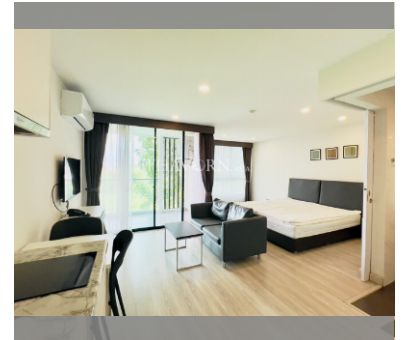

Condo for sale studio 37 m² in The Rizin Hotel, Pattaya

฿ 1,650,000

UNIT PARAMETERS:

UID	FS-240114
quota	foreign quota
type	studio
size	37m²
floor	3
view	city view
quality	good
equipment	furniture
online viewing	on
transfer fee payer	50/50

PROJECT PARAMETERS:

district	Thappraya
buildings	1
floors	7
built in	2018

FACILITIES:

General information: lowrise, underground parking.

Swimming pool: swimming pool.

Health zone: gym.

Other: reception, lobby, meeting room, kids playgarden, CCTV, security.