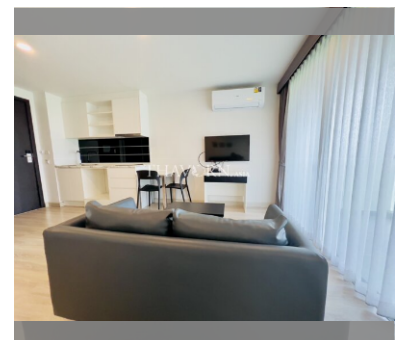

Condo for sale studio 37 m² in The Rizin Hotel, Pattaya

฿ 1,650,000

UNIT PARAMETERS:

UID	FS-240114
quota	foreign quota
type	studio
size	37m²
floor	3
view	city view
quality	good
equipment	furniture
online viewing	on
transfer fee payer	50/50

PROJECT PARAMETERS:

district	Thappraya
buildings	1
floors	7
built in	2018

FACILITIES:

General information: lowrise, underground parking.

Swimming pool: swimming pool.

Health zone: gym.

Other: reception, lobby, meeting room, kids playgarden, CCTV, security.