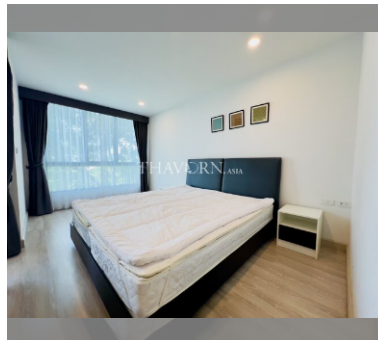

Condo for sale studio 37 m² in The Rizin Hotel, Pattaya

฿ 1,650,000

UNIT PARAMETERS:

UID	FS-240114
quota	foreign quota
type	studio
size	37m ²
floor	3
view	city view
quality	good
equipment	furniture
online viewing	on
transfer fee payer	50/50

PROJECT PARAMETERS:

district	Thappraya
buildings	1
floors	7
built in	2018

FACILITIES:

General information: lowrise, underground parking.

Swimming pool: swimming pool.

Health zone: gym.

Other: reception, lobby, meeting room, kids playgarden, CCTV, security.