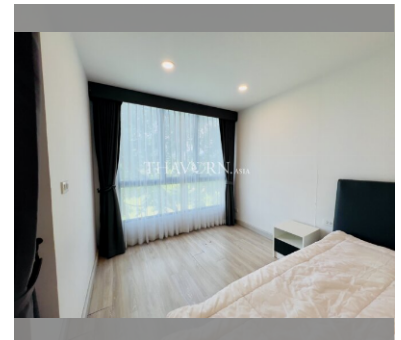

Condo for sale studio 37 m² in The Rizin Hotel, Pattaya

฿ 1,650,000

UNIT PARAMETERS:

UID	FS-240114
quota	foreign quota
type	studio
size	37m²
floor	3
view	city view
quality	good
equipment	furniture
online viewing	on
transfer fee payer	50/50

PROJECT PARAMETERS:

district	Thappraya
buildings	1
floors	7
built in	2018

FACILITIES:

General information: lowrise, underground parking.

Swimming pool: swimming pool.

Health zone: gym.

Other: reception, lobby, meeting room, kids playgarden, CCTV, security.