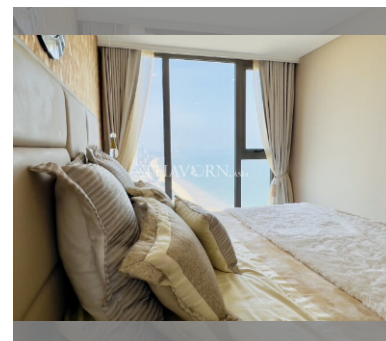

Condo for sale 1 bedroom 46 m² in Copacabana Beach Jomtien, Pattaya

฿ 9,600,000

UNIT PARAMETERS:

UID	FS-240109
quota	foreign quota
type	1 bedroom
size	46m²
floor	45
view	sea view
quality	excellent
equipment	furniture, kitchen appliances
online viewing	on
transfer fee payer	50/50
exclusive	on

PROJECT PARAMETERS:

district	Jomtien
buildings	1
floors	59
built in	2022
maintenance	฿ 27,600/year

FACILITIES:

General information: highrise, meters to beach: 50, minutes to beach: 1, shuttle bus, pets are allowed, open parking, multy-level parking.

Swimming pool: swimming pool, rooftop pool, infinity view, jacuzzi, pool bar , sunbathing area.

Chill zone: chill zone, garden, rooftop chillout.

Health zone: gym, sauna, hamam.

Other: lobby, meeting room, games room, kids playgarden, CCTV, security.