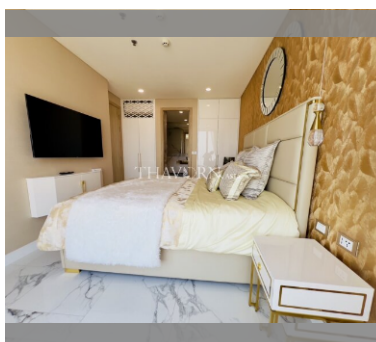

Condo for sale 1 bedroom 46 m² in Copacabana Beach Jomtien, Pattaya

฿ 9,600,000

UNIT PARAMETERS:

UID	FS-240109
quota	foreign quota
type	1 bedroom
size	46m²
floor	45
view	sea view
quality	excellent
equipment	furniture, kitchen appliances
online viewing	on
transfer fee payer	50/50
exclusive	on

PROJECT PARAMETERS:

district	Jomtien
buildings	1
floors	59
built in	2022
maintenance	฿ 27,600/year

FACILITIES:

General information: highrise, meters to beach: 50, minutes to beach: 1, shuttle bus, pets are allowed, open parking, multy-level parking.

Swimming pool: swimming pool, rooftop pool, infinity view, jacuzzi, pool bar , sunbathing area.

Chill zone: chill zone, garden, rooftop chillout.

Health zone: gym, sauna, hamam.

Other: lobby, meeting room, games room, kids playgarden, CCTV, security.