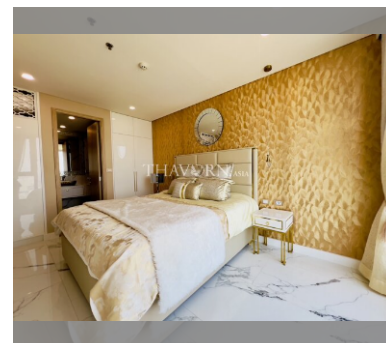

Condo for sale 1 bedroom 46 m² in Copacabana Beach Jomtien, Pattaya

฿ 9,600,000

UNIT PARAMETERS:

UID	FS-240109
quota	foreign quota
type	1 bedroom
size	46m²
floor	45
view	sea view
quality	excellent
equipment	furniture, kitchen appliances
online viewing	on
transfer fee payer	50/50
exclusive	on

PROJECT PARAMETERS:

district	Jomtien
buildings	1
floors	59
built in	2022
maintenance	฿ 27,600/year

FACILITIES:

General information: highrise, meters to beach: 50, minutes to beach: 1, shuttle bus, pets are allowed, open parking, multy-level parking.

Swimming pool: swimming pool, rooftop pool, infinity view, jacuzzi, pool bar , sunbathing area.

Chill zone: chill zone, garden, rooftop chillout.

Health zone: gym, sauna, hamam.

Other: lobby, meeting room, games room, kids playgarden, CCTV, security.