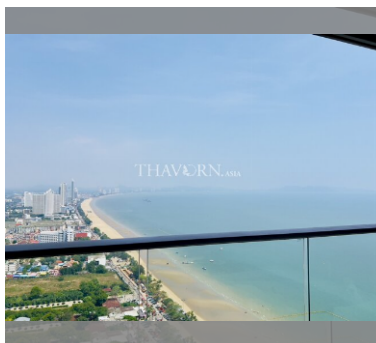

Condo for sale 1 bedroom 46 m² in Copacabana Beach Jomtien, Pattaya

฿ 9,600,000

UNIT PARAMETERS:

UID	FS-240109
quota	foreign quota
type	1 bedroom
size	46m²
floor	45
view	sea view
quality	excellent
equipment	furniture, kitchen appliances
online viewing	on
transfer fee payer	50/50
exclusive	on

PROJECT PARAMETERS:

district	Jomtien
buildings	1
floors	59
built in	2022
maintenance	฿ 27,600/year

FACILITIES:

General information: highrise, meters to beach: 50, minutes to beach: 1, shuttle bus, pets are allowed, open parking, multy-level parking.

Swimming pool: swimming pool, rooftop pool, infinity view, jacuzzi, pool bar , sunbathing area.

Chill zone: chill zone, garden, rooftop chillout.

Health zone: gym, sauna, hamam.

Other: lobby, meeting room, games room, kids playgarden, CCTV, security.