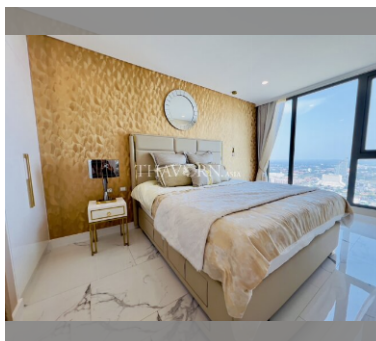

Condo for sale 1 bedroom 46 m² in Copacabana Beach Jomtien, Pattaya

฿ 9,600,000

UNIT PARAMETERS:

UID	FS-240109
quota	foreign quota
type	1 bedroom
size	46m²
floor	45
view	sea view
quality	excellent
equipment	furniture, kitchen appliances
online viewing	on
transfer fee payer	50/50
exclusive	on

PROJECT PARAMETERS:

district	Jomtien
buildings	1
floors	59
built in	2022
maintenance	฿ 27,600/year

FACILITIES:

General information: highrise, meters to beach: 50, minutes to beach: 1, shuttle bus, pets are allowed, open parking, multy-level parking.

Swimming pool: swimming pool, rooftop pool, infinity view, jacuzzi, pool bar , sunbathing area.

Chill zone: chill zone, garden, rooftop chillout.

Health zone: gym, sauna, hamam.

Other: lobby, meeting room, games room, kids playgarden, CCTV, security.