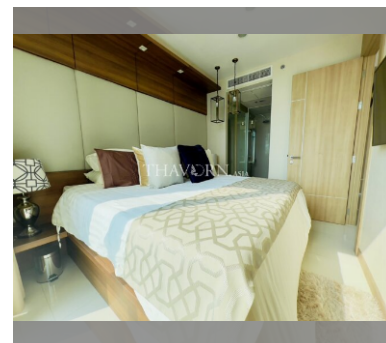

Condo for sale 1 bedroom 35 m² in The Riviera Wongamat Beach, Pattaya

฿ 4,900,000

UNIT PARAMETERS:

UID	FS-240108
quota	thai quota
type	1 bedroom
size	35m²
floor	22
view	sea view
quality	not chosen
equipment	furniture, kitchen appliances
online viewing	on
transfer fee payer	50/50

PROJECT PARAMETERS:

district	Wongamat
buildings	2
floors	43
built in	2017
maintenance	฿ 21,000/year

FACILITIES:

General information: highrise, meters to beach: 150, minutes to beach: 3, pets are allowed, open parking, multy-level parking, covered parking.

Swimming pool: swimming pool, kids pool, rooftop pool, infinity view, water slides, waterfall, jacuzzi, pool bar .

Chill zone: chill zone, garden, rooftop chillout.

Health zone: gym, sauna, hamam, massage.

Other: reception, lobby, clubhouse, meeting room, games room, kids playgarden, CCTV, security, laundry.