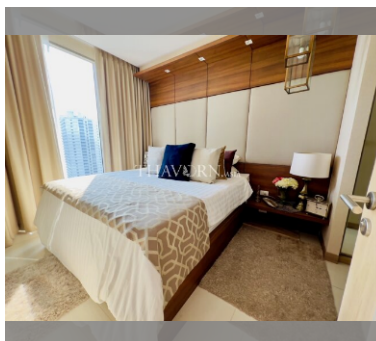

Condo for sale 1 bedroom 35 m² in The Riviera Wongamat Beach, Pattaya

฿ 4,900,000

UNIT PARAMETERS:

UID	FS-240108
quota	thai quota
type	1 bedroom
size	35m²
floor	22
view	sea view
quality	not chosen
equipment	furniture, kitchen appliances
online viewing	on
transfer fee payer	50/50

PROJECT PARAMETERS:

district	Wongamat
buildings	2
floors	43
built in	2017
maintenance	฿ 21,000/year

FACILITIES:

General information: highrise, meters to beach: 150, minutes to beach: 3, pets are allowed, open parking, multy-level parking, covered parking.

Swimming pool: swimming pool, kids pool, rooftop pool, infinity view, water slides, waterfall, jacuzzi, pool bar .

Chill zone: chill zone, garden, rooftop chillout.

Health zone: gym, sauna, hamam, massage.

Other: reception, lobby, clubhouse, meeting room, games room, kids playgarden, CCTV, security, laundry.