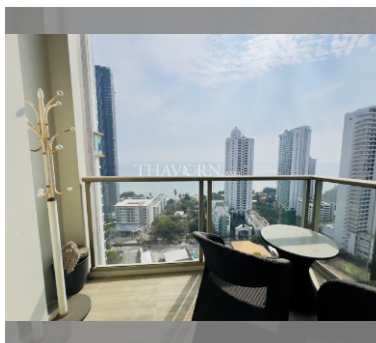

Condo for sale 1 bedroom 35 m² in The Riviera Wongamat Beach, Pattaya

฿ 4,900,000

UNIT PARAMETERS:

UID	FS-240108
quota	thai quota
type	1 bedroom
size	35m²
floor	22
view	sea view
quality	not chosen
equipment	furniture, kitchen appliances
online viewing	on
transfer fee payer	50/50

PROJECT PARAMETERS:

district	Wongamat
buildings	2
floors	43
built in	2017
maintenance	฿ 21,000/year

FACILITIES:

General information: highrise, meters to beach: 150, minutes to beach: 3, pets are allowed, open parking, multy-level parking, covered parking.

Swimming pool: swimming pool, kids pool, rooftop pool, infinity view, water slides, waterfall, jacuzzi, pool bar .

Chill zone: chill zone, garden, rooftop chillout.

Health zone: gym, sauna, hamam, massage.

Other: reception, lobby, clubhouse, meeting room, games room, kids playgarden, CCTV, security, laundry.