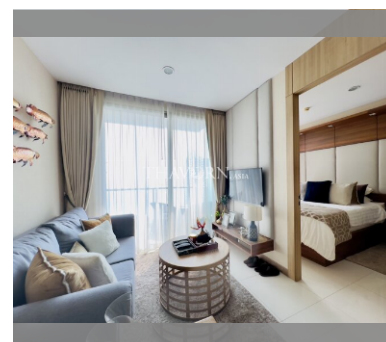

Condo for sale 1 bedroom 35 m² in The Riviera Wongamat Beach, Pattaya

฿ 4,900,000

UNIT PARAMETERS:

UID	FS-240108
quota	thai quota
type	1 bedroom
size	35m²
floor	22
view	sea view
quality	not chosen
equipment	furniture, kitchen appliances
online viewing	on
transfer fee payer	50/50

PROJECT PARAMETERS:

district	Wongamat
buildings	2
floors	43
built in	2017
maintenance	฿ 21,000/year

FACILITIES:

General information: highrise, meters to beach: 150, minutes to beach: 3, pets are allowed, open parking, multy-level parking, covered parking.

Swimming pool: swimming pool, kids pool, rooftop pool, infinity view, water slides, waterfall, jacuzzi, pool bar .

Chill zone: chill zone, garden, rooftop chillout.

Health zone: gym, sauna, hamam, massage.

Other: reception, lobby, clubhouse, meeting room, games room, kids playgarden, CCTV, security, laundry.