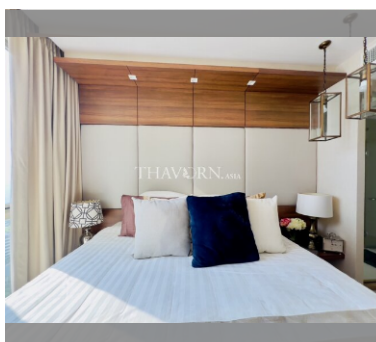

Condo for sale 1 bedroom 35 m² in The Riviera Wongamat Beach, Pattaya

฿ 4,900,000

UNIT PARAMETERS:

UID	FS-240108
quota	thai quota
type	1 bedroom
size	35m²
floor	22
view	sea view
quality	not chosen
equipment	furniture, kitchen appliances
online viewing	on
transfer fee payer	50/50

PROJECT PARAMETERS:

district	Wongamat
buildings	2
floors	43
built in	2017
maintenance	฿ 21,000/year

FACILITIES:

General information: highrise, meters to beach: 150, minutes to beach: 3, pets are allowed, open parking, multy-level parking, covered parking.

Swimming pool: swimming pool, kids pool, rooftop pool, infinity view, water slides, waterfall, jacuzzi, pool bar .

Chill zone: chill zone, garden, rooftop chillout.

Health zone: gym, sauna, hamam, massage.

Other: reception, lobby, clubhouse, meeting room, games room, kids playgarden, CCTV, security, laundry.