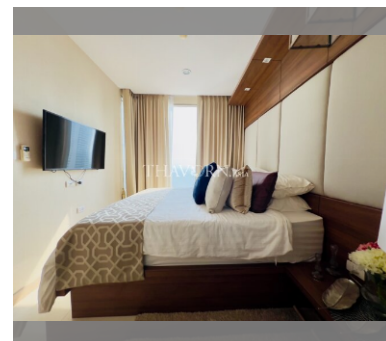

Condo for sale 1 bedroom 35 m² in The Riviera Wongamat Beach, Pattaya

฿ 4,900,000

UNIT PARAMETERS:

UID	FS-240108
quota	thai quota
type	1 bedroom
size	35m²
floor	22
view	sea view
quality	not chosen
equipment	furniture, kitchen appliances
online viewing	on
transfer fee payer	50/50

PROJECT PARAMETERS:

district	Wongamat
buildings	2
floors	43
built in	2017
maintenance	฿ 21,000/year

FACILITIES:

General information: highrise, meters to beach: 150, minutes to beach: 3, pets are allowed, open parking, multy-level parking, covered parking.

Swimming pool: swimming pool, kids pool, rooftop pool, infinity view, water slides, waterfall, jacuzzi, pool bar .

Chill zone: chill zone, garden, rooftop chillout.

Health zone: gym, sauna, hamam, massage.

Other: reception, lobby, clubhouse, meeting room, games room, kids playgarden, CCTV, security, laundry.