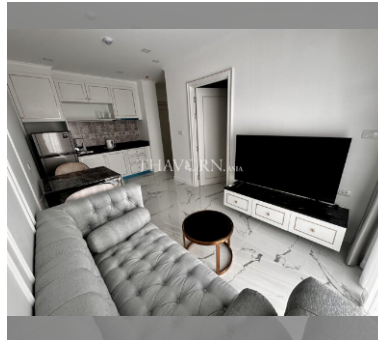

Condo for sale 1 bedroom 32 m² in Empire Tower Pattaya, Pattaya

฿ 3,600,000

UNIT PARAMETERS:

UID	FS-240106
quota	foreign quota
type	1 bedroom
size	32m²
floor	8
view	sea view
quality	not chosen

PROJECT PARAMETERS:

district	Jomtien
buildings	1
floors	24
built in	2023

FACILITIES:

General information: highrise, multy-level parking, covered parking.

Swimming pool: swimming pool, kids pool, rooftop pool, infinity view, sunbathing area.

Chill zone: chill zone, garden, rooftop chillout.

Health zone: gym, sauna.

Other: reception, lobby, clubhouse, kids playgarden, CCTV, security.