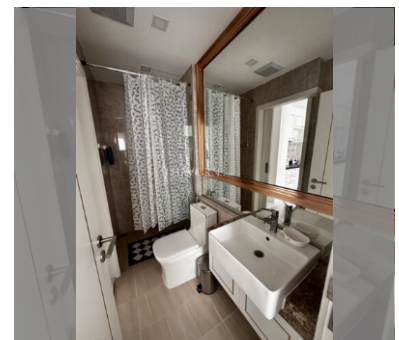

Condo for sale 1 bedroom 32 m² in Empire Tower Pattaya, Pattaya

฿ 3,600,000

UNIT PARAMETERS:

UID	FS-240106
quota	foreign quota
type	1 bedroom
size	32m²
floor	8
view	sea view
quality	not chosen

PROJECT PARAMETERS:

district	Jomtien
buildings	1
floors	24
built in	2023

FACILITIES:

General information: highrise, multy-level parking, covered parking.

Swimming pool: swimming pool, kids pool, rooftop pool, infinity view, sunbathing area.

Chill zone: chill zone, garden, rooftop chillout.

Health zone: gym, sauna.

Other: reception, lobby, clubhouse, kids playgarden, CCTV, security.