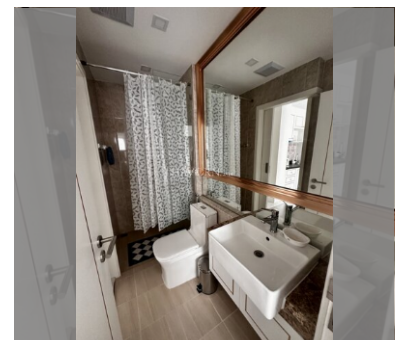

Condo for sale 1 bedroom 32 m² in Empire Tower Pattaya, Pattaya

฿ 3,600,000

UNIT PARAMETERS:

UID	FS-240106
quota	foreign quota
type	1 bedroom
size	32m²
floor	8
view	sea view
quality	not chosen

PROJECT PARAMETERS:

district	Jomtien
buildings	1
floors	24
built in	2023

FACILITIES:

General information: highrise, multy-level parking, covered parking.

Swimming pool: swimming pool, kids pool, rooftop pool, infinity view, sunbathing area.

Chill zone: chill zone, garden, rooftop chillout.

Health zone: gym, sauna.

Other: reception, lobby, clubhouse, kids playgarden, CCTV, security.