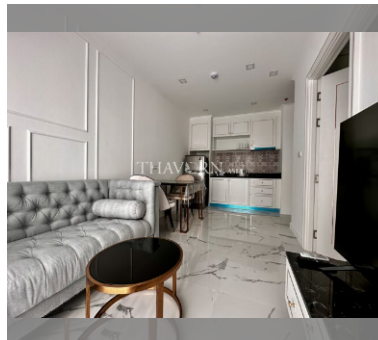

Condo for sale 1 bedroom 32 m² in Empire Tower Pattaya, Pattaya

฿ 3,600,000

UNIT PARAMETERS:

UID	FS-240106
quota	foreign quota
type	1 bedroom
size	32m²
floor	8
view	sea view
quality	not chosen

PROJECT PARAMETERS:

district	Jomtien
buildings	1
floors	24
built in	2023

FACILITIES:

General information: highrise, multy-level parking, covered parking.

Swimming pool: swimming pool, kids pool, rooftop pool, infinity view, sunbathing area.

Chill zone: chill zone, garden, rooftop chillout.

Health zone: gym, sauna.

Other: reception, lobby, clubhouse, kids playgarden, CCTV, security.