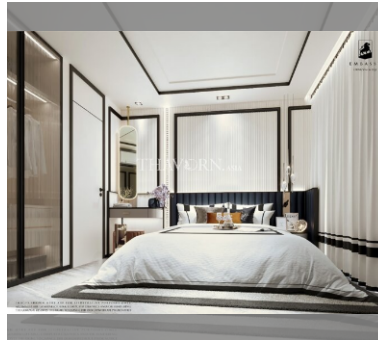

Condo for sale 1 bedroom 34 m² in Embassy Residence, Pattaya

฿ 3,970,000

UNIT PARAMETERS:

UID	FS-240105
quota	foreign quota
type	1 bedroom
size	34m²
floor	7
view	pool view
quality	not chosen
transfer fee payer	On buyer

PROJECT PARAMETERS:

district	Jomtien
buildings	3
floors	8
start of construction	2024
built in	2027

FACILITIES:

General information: boutique, meters to beach: 750, minutes to beach: 5, underground parking.

Swimming pool: swimming pool, kids pool, jacuzzi, sunbathing area.

Chill zone: chill zone, garden.

Health zone: gym, SPA.

Other: reception, lobby, games room, CCTV, security.