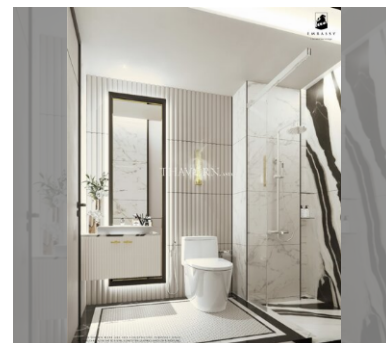

Condo for sale 1 bedroom 34 m² in Embassy Residence, Pattaya

฿ 3,970,000

UNIT PARAMETERS:

UID	FS-240105
quota	foreign quota
type	1 bedroom
size	34m²
floor	7
view	pool view
quality	not chosen
transfer fee payer	On buyer

PROJECT PARAMETERS:

district	Jomtien
buildings	3
floors	8
start of construction	2024
built in	2027

FACILITIES:

General information: boutique, meters to beach: 750, minutes to beach: 5, underground parking.

Swimming pool: swimming pool, kids pool, jacuzzi, sunbathing area.

Chill zone: chill zone, garden.

Health zone: gym, SPA.

Other: reception, lobby, games room, CCTV, security.