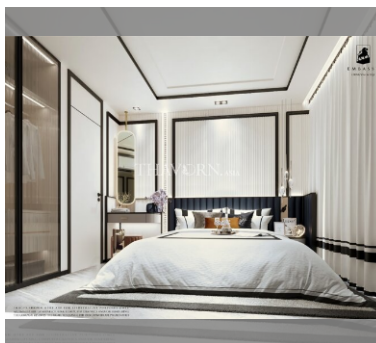

Condo for sale 1 bedroom 34 m² in Embassy Residence, Pattaya

฿ 3,970,000

UNIT PARAMETERS:

UID	FS-240105
quota	foreign quota
type	1 bedroom
size	34m²
floor	7
view	pool view
quality	not chosen
transfer fee payer	On buyer

PROJECT PARAMETERS:

district	Jomtien
buildings	3
floors	8
start of construction	2024
built in	2027

FACILITIES:

General information: boutique, meters to beach: 750, minutes to beach: 5, underground parking.

Swimming pool: swimming pool, kids pool, jacuzzi, sunbathing area.

Chill zone: chill zone, garden.

Health zone: gym, SPA.

Other: reception, lobby, games room, CCTV, security.