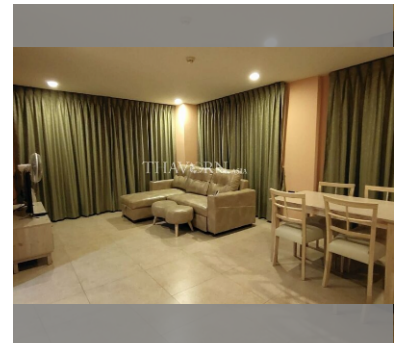

For Sale: 1 Bedroom Condo, 71 m² in The Cliff Residency, Pattaya Discover your dream living space with this stunning 1 bedroom condo located in the prestigious The Cliff Residency in the serene Pratumnak area of Pattaya. This beautifully designed flat spans 71 m² and is situated on the 21st floor of a 27-story building, offering breathtaking views and a luxurious living experience. The condo is fully furnished with tasteful and modern furniture, ready for you to move in immediately. The high-rise placement ensures a peaceful living environment with less noise and more privacy. This property is an excellent choice for those who seek a blend of comfort and style in a prime location. Whether you are looking for a permanent residence or a ho...

฿ 6,000,000

UNIT PARAMETERS:

UID	FS-240103
quota	foreign quota
type	1 bedroom
size	71m²
floor	21
view	sea view
quality	not chosen
equipment	furniture
transfer cost	
transfer fee payer	50/50
additional cost	

PROJECT PARAMETERS:

district	Pratumnak
buildings	1
floors	27
built in	2013
maintenance	฿ 38,340/year

FACILITIES:

General information: highrise, meters to beach: 400, minutes to beach: 5, underground parking, open parking.

Swimming pool: swimming pool, kids pool, water slides, waterfall, sunbathing area.

Chill zone: chill zone, garden, barbeque areas.

Health zone: gym, sauna.

Other: reception, lobby, kids playgarden, CCTV, security.