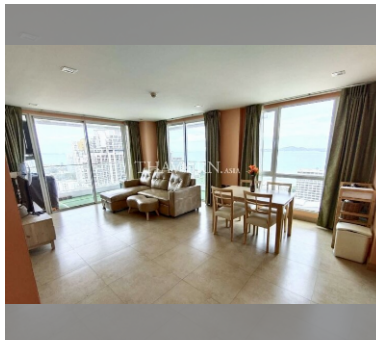

Condo for sale 1 bedroom 71 m² in The Cliff, Pattaya

฿ 6,000,000

UNIT PARAMETERS:

UID	FS-240103
quota	foreign quota
type	1 bedroom
size	71m ²
floor	21
view	sea view
quality	not chosen
equipment	furniture
transfer fee payer	50/50

Swimming pool: swimming pool, kids pool,

water slides, waterfall, sunbathing area.

Chill zone: chill zone, garden, barbeque areas.

Health zone: gym, sauna.

Other: reception, lobby, kids playgarden,

CCTV, security.