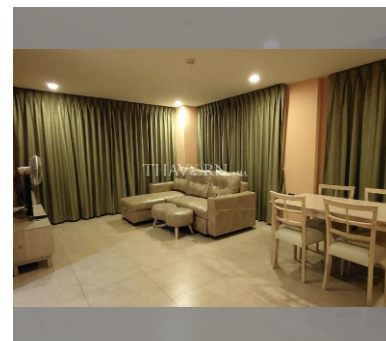

Condo for sale 1 bedroom 71 m² in The Cliff, Pattaya

฿ 6,000,000

UNIT PARAMETERS:

UID	FS-240103
quota	foreign quota
type	1 bedroom
size	71m²
floor	21
view	sea view
quality	not chosen
equipment	furniture
transfer fee payer	50/50

PROJECT PARAMETERS:

district	Pratumnak
buildings	1
floors	27
built in	2013
maintenance	฿ 38,340/year

FACILITIES:

General information: highrise, meters to

beach: 400, minutes to beach: 5,

underground parking, open parking.

Swimming pool: swimming pool, kids pool,

water slides, waterfall, sunbathing area.

Chill zone: chill zone, garden, barbeque areas.

Health zone: gym, sauna.

Other: reception, lobby, kids playgarden,

CCTV, security.