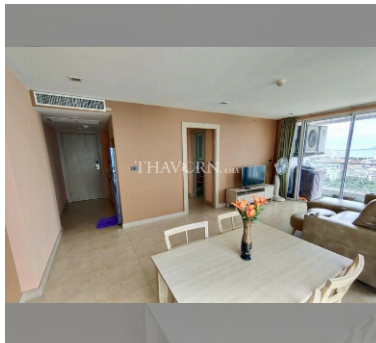

For Sale: 1 Bedroom Condo, 71 m² in The Cliff Residency, Pattaya Discover your dream living space with this stunning 1 bedroom condo located in the prestigious The Cliff Residency in the serene Pratumnak area of Pattaya. This beautifully designed flat spans 71 m² and is situated on the 21st floor of a 27-story building, offering breathtaking views and a luxurious living experience. The condo is fully furnished with tasteful and modern furniture, ready for you to move in immediately. The high-rise placement ensures a peaceful living environment with less noise and more privacy. This property is an excellent choice for those who seek a blend of comfort and style in a prime location. Whether you are looking for a permanent residence or a ho...

฿ 6,000,000

UNIT PARAMETERS:

UID	FS-240103
quota	foreign quota
type	1 bedroom
size	71m²
floor	21
view	sea view
quality	not chosen
equipment	furniture
transfer cost	
transfer fee payer	50/50
additional cost	

PROJECT PARAMETERS:

district	Pratumnak
buildings	1
floors	27
built in	2013
maintenance	฿ 38,340/year

FACILITIES:

General information: highrise, meters to beach: 400, minutes to beach: 5, underground parking, open parking.

Swimming pool: swimming pool, kids pool, water slides, waterfall, sunbathing area.

Chill zone: chill zone, garden, barbeque areas.

Health zone: gym, sauna.

Other: reception, lobby, kids playgarden, CCTV, security.