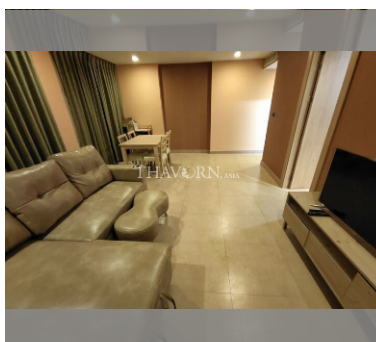

Condo for sale 1 bedroom 71 m² in The Cliff, Pattaya

฿ 6,000,000

UNIT PARAMETERS:

UID	FS-240103
quota	foreign quota
type	1 bedroom
size	71m²
floor	21
view	sea view
quality	not chosen
equipment	furniture
transfer fee payer	50/50

PROJECT PARAMETERS:

district	Pratumnak
buildings	1
floors	27
built in	2013
maintenance	฿ 38,340/year

FACILITIES:

General information: highrise, meters to

beach: 400, minutes to beach: 5,

underground parking, open parking.

Swimming pool: swimming pool, kids pool,

water slides, waterfall, sunbathing area.

Chill zone: chill zone, garden, barbeque areas.

Health zone: gym, sauna.

Other: reception, lobby, kids playgarden,

CCTV, security.