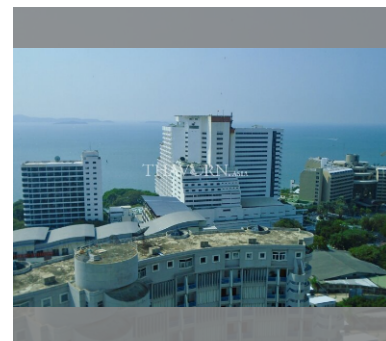

Condo for sale 1 bedroom 71 m² in The Cliff, Pattaya

฿ 6,000,000

UNIT PARAMETERS:

UID	FS-240103
quota	foreign quota
type	1 bedroom
size	71m²
floor	21
view	sea view
quality	not chosen
equipment	furniture
transfer fee payer	50/50

PROJECT PARAMETERS:

district	Pratumnak
buildings	1
floors	27
built in	2013
maintenance	฿ 38,340/year

FACILITIES:

General information: highrise, meters to

beach: 400, minutes to beach: 5,

underground parking, open parking.

Swimming pool: swimming pool, kids pool,

water slides, waterfall, sunbathing area.

Chill zone: chill zone, garden, barbeque areas.

Health zone: gym, sauna.

Other: reception, lobby, kids playgarden,

CCTV, security.