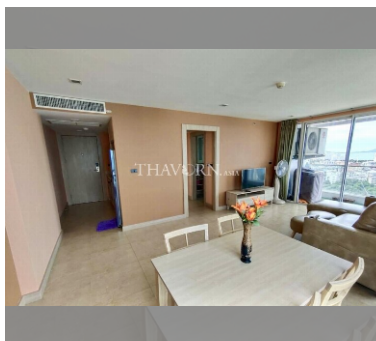

Condo for sale 1 bedroom 71 m² in The Cliff, Pattaya

฿ 6,000,000

UNIT PARAMETERS:

UID	FS-240103
quota	foreign quota
type	1 bedroom
size	71m²
floor	21
view	sea view
quality	not chosen
equipment	furniture
transfer fee payer	50/50

PROJECT PARAMETERS:

district	Pratumnak
buildings	1
floors	27
built in	2013
maintenance	฿ 38,340/year

FACILITIES:

General information: highrise, meters to

beach: 400, minutes to beach: 5,

underground parking, open parking.

Swimming pool: swimming pool, kids pool,

water slides, waterfall, sunbathing area.

Chill zone: chill zone, garden, barbeque areas.

Health zone: gym, sauna.

Other: reception, lobby, kids playgarden,

CCTV, security.