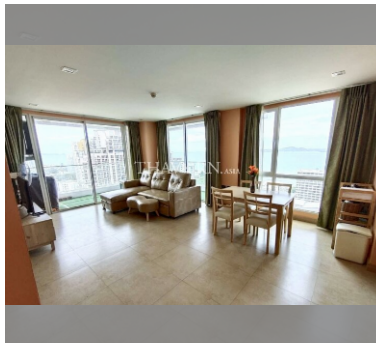

Condo for sale 1 bedroom 71 m² in The Cliff, Pattaya

For Sale: 1 Bedroom Condo, 71 m² in The Cliff Residency, Pattaya Discover your dream living space with this stunning 1 bedroom condo located in the prestigious The Cliff Residency in the serene Pratumnak area of Pattaya. This beautifully designed flat spans 71 m² and is situated on the 21st floor of a 27-story building, offering breathtaking views and a luxurious living experience. The condo is fully furnished with tasteful and modern furniture, ready for you to move in immediately. The high-rise placement ensures a peaceful living environment with less noise and more privacy. This property is an excellent choice for those who seek a blend of comfort and style in a prime location. Whether you are looking for a permanent residence or a ho...

฿ 6,000,000

UNIT PARAMETERS:

UID	FS-240103
quota	foreign quota
type	1 bedroom
size	71m ²
floor	21
view	sea view
quality	not chosen
equipment	furniture
transfer cost	
transfer fee payer	50/50
additional cost	

Swimming pool: swimming pool, kids pool, water slides, waterfall, sunbathing area.

Chill zone: chill zone, garden, barbeque areas.

Health zone: gym, sauna.

Other: reception, lobby, kids playgarden, CCTV, security.