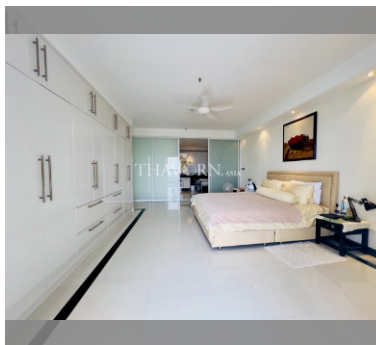

Condo for sale 2 bedroom 198.5 m² in View Talay 3, Pattaya

For Sale: 2 Bedroom Condo, 198.5 sqm in View Talay 3, Pattaya Located in the prestigious View Talay 3 complex in the Pratumnak area of Pattaya, this spacious 2-bedroom condo is now available for 15,900,000. This beautifully furnished condo offers a luxurious living space with stunning views from the 18th floor. Don't miss the opportunity to own a piece of paradise in one of Pattaya's most sought-after locations.

฿ 15,900,000

UNIT PARAMETERS:

UID	FS-240101
quota	thai quota
type	2 bedroom
size	198.5m²
floor	18
view	sea view
quality	not chosen
equipment	furniture
online viewing	on
transfer cost	
transfer fee payer	50/50
additional cost	

PROJECT PARAMETERS:

district	Pratumnak
buildings	2
floors	20
built in	2006
maintenance	฿ 47,640/year

FACILITIES:

General information: highrise, meters to beach: 50, minutes to beach: 1, open parking, covered parking.

Swimming pool: swimming pool, kids pool.

Chill zone: chill zone, garden.

Other: reception, CCTV, security, minimart, laundry.