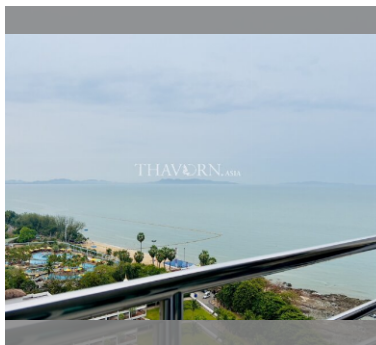

Condo for sale 2 bedroom 198.5 m² in View Talay 3, Pattaya

For Sale: 2 Bedroom Condo, 198.5 sqm in View Talay 3, Pattaya Located in the prestigious View Talay 3 complex in the Pratumnak area of Pattaya, this spacious 2-bedroom condo is now available for 15,900,000. This beautifully furnished condo offers a luxurious living space with stunning views from the 18th floor. Don't miss the opportunity to own a piece of paradise in one of Pattaya's most sought-after locations.

฿ 15,900,000

UNIT PARAMETERS:

UID	FS-240101
quota	thai quota
type	2 bedroom
size	198.5m²
floor	18
view	sea view
quality	not chosen
equipment	furniture
online viewing	on
transfer cost	
transfer fee payer	50/50
additional cost	

PROJECT PARAMETERS:

district	Pratumnak
buildings	2
floors	20
built in	2006
maintenance	฿ 47,640/year

FACILITIES:

General information: highrise, meters to beach: 50, minutes to beach: 1, open parking, covered parking.

Swimming pool: swimming pool, kids pool.

Chill zone: chill zone, garden.

Other: reception, CCTV, security, minimart, laundry.