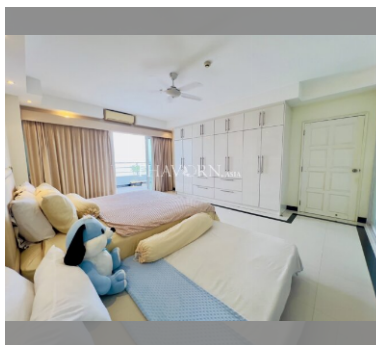

Condo for sale 2 bedroom 198.5 m² in View Talay 3, Pattaya

For Sale: 2 Bedroom Condo, 198.5 sqm in View Talay 3, Pattaya Located in the prestigious View Talay 3 complex in the Pratumnak area of Pattaya, this spacious 2-bedroom condo is now available for 15,900,000. This beautifully furnished condo offers a luxurious living space with stunning views from the 18th floor. Don't miss the opportunity to own a piece of paradise in one of Pattaya's most sought-after locations.

฿ 15,900,000

UNIT PARAMETERS:

UID	FS-240101
quota	thai quota
type	2 bedroom
size	198.5m²
floor	18
view	sea view
quality	not chosen
equipment	furniture
online viewing	on
transfer cost	
transfer fee payer	50/50
additional cost	

PROJECT PARAMETERS:

district	Pratumnak
buildings	2
floors	20
built in	2006
maintenance	฿ 47,640/year

FACILITIES:

General information: highrise, meters to beach: 50, minutes to beach: 1, open parking, covered parking.

Swimming pool: swimming pool, kids pool.

Chill zone: chill zone, garden.

Other: reception, CCTV, security, minimart, laundry.