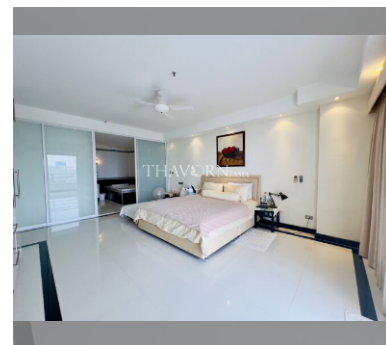

Condo for sale 2 bedroom 198.5 m² in View Talay 3, Pattaya

For Sale: 2 Bedroom Condo, 198.5 sqm in View Talay 3, Pattaya Located in the prestigious View Talay 3 complex in the Pratumnak area of Pattaya, this spacious 2-bedroom condo is now available for 15,900,000. This beautifully furnished condo offers a luxurious living space with stunning views from the 18th floor. Don't miss the opportunity to own a piece of paradise in one of Pattaya's most sought-after locations.

฿ 15,900,000

UNIT PARAMETERS:

UID	FS-240101
quota	thai quota
type	2 bedroom
size	198.5m²
floor	18
view	sea view
quality	not chosen
equipment	furniture
online viewing	on
transfer cost	
transfer fee payer	50/50
additional cost	

PROJECT PARAMETERS:

district	Pratumnak
buildings	2
floors	20
built in	2006
maintenance	฿ 47,640/year

FACILITIES:

General information: highrise, meters to beach: 50, minutes to beach: 1, open parking, covered parking.

Swimming pool: swimming pool, kids pool.

Chill zone: chill zone, garden.

Other: reception, CCTV, security, minimart, laundry.