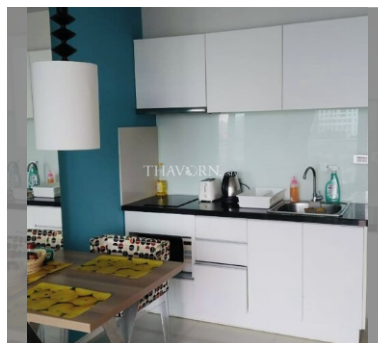

Condo for sale 1 bedroom 36 m² in Atlantis Condo Resort, Pattaya

฿ 2,290,000

UNIT PARAMETERS:

UID	FS-240095
quota	foreign quota
type	1 bedroom
size	36m²
floor	6
view	city view
transfer fee payer	50/50

PROJECT PARAMETERS:

district	Jomtien
buildings	5
floors	8
built in	2014
maintenance	฿ 15,120/year

FACILITIES:

General information: resort, meters to beach: 500, minutes to beach: 5, open parking, covered parking.

Swimming pool: swimming pool, kids pool, water slides, waterfall, jacuzzi.

Chill zone: chill zone, garden.

Health zone: gym, sauna, hamam.

Other: reception, lobby, clubhouse, games room, kids playgarden, CCTV, security, minimart, laundry.