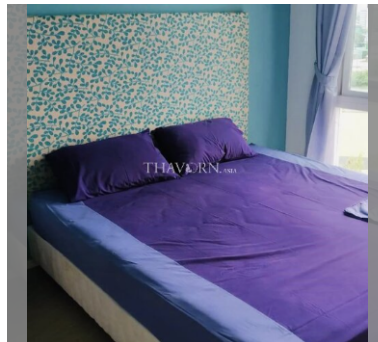

Condo for sale 1 bedroom 36 m² in Atlantis Condo Resort, Pattaya

฿ 2,290,000

UNIT PARAMETERS:

UID	FS-240095
quota	foreign quota
type	1 bedroom
size	36m²
floor	6
view	city view
transfer fee payer	50/50

PROJECT PARAMETERS:

district	Jomtien
buildings	5
floors	8
built in	2014
maintenance	฿ 15,120/year

FACILITIES:

General information: resort, meters to beach: 500, minutes to beach: 5, open parking, covered parking.

Swimming pool: swimming pool, kids pool, water slides, waterfall, jacuzzi.

Chill zone: chill zone, garden.

Health zone: gym, sauna, hamam.

Other: reception, lobby, clubhouse, games room, kids playgarden, CCTV, security, minimart, laundry.