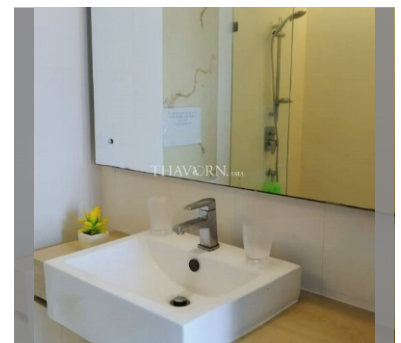

Condo for sale 1 bedroom 36 m² in Atlantis Condo Resort, Pattaya

฿ 2,290,000

UNIT PARAMETERS:

UID	FS-240095
quota	foreign quota
type	1 bedroom
size	36m²
floor	6
view	city view
transfer fee payer	50/50

PROJECT PARAMETERS:

district	Jomtien
buildings	5
floors	8
built in	2014
maintenance	฿ 15,120/year

FACILITIES:

General information: resort, meters to beach: 500, minutes to beach: 5, open parking, covered parking.

Swimming pool: swimming pool, kids pool, water slides, waterfall, jacuzzi.

Chill zone: chill zone, garden.

Health zone: gym, sauna, hamam.

Other: reception, lobby, clubhouse, games room, kids playgarden, CCTV, security, minimart, laundry.