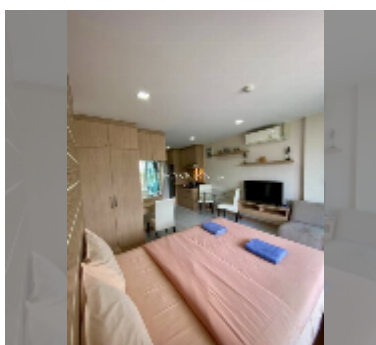

Condo for sale studio 30 m² in Whale Marina Condo, Pattaya

฿ 2,040,000

UNIT PARAMETERS:

UID	FS-240094
quota	company ownership
type	studio
size	30m²
floor	6
view	city view
quality	good
equipment: furniture, air conditioner, television	

PROJECT PARAMETERS:

district	Na Jomtien
buildings	3
floors	8
built in	2019
maintenance	฿ 16,200/year

FACILITIES:

General information: lowrise, meters to beach: 500, open parking, covered parking.

Swimming pool: swimming pool.

Chill zone: garden, barbeque areas.

Health zone: gym, sauna.

Other: CCTV, security.