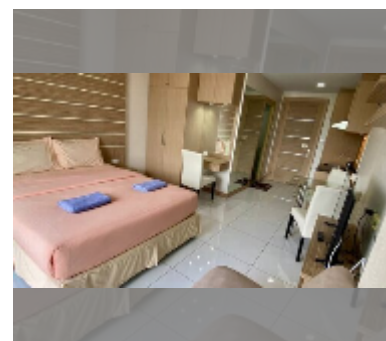

Condo for sale studio 30 m² in Whale Marina Condo, Pattaya

฿ 2,040,000

UNIT PARAMETERS:

UID	FS-240094
quota	company ownership
type	studio
size	30m²
floor	6
view	city view
quality	good
equipment: furniture, air conditioner, television	

PROJECT PARAMETERS:

district	Na Jomtien
buildings	3
floors	8
built in	2019
maintenance	฿ 16,200/year

FACILITIES:

General information: lowrise, meters to beach: 500, open parking, covered parking.

Swimming pool: swimming pool.

Chill zone: garden, barbeque areas.

Health zone: gym, sauna.

Other: CCTV, security.