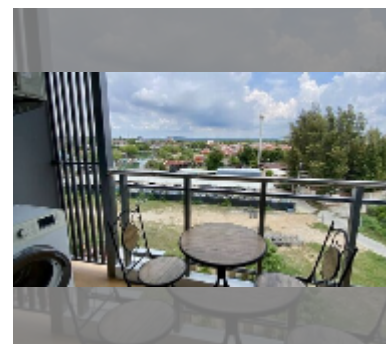

## Condo for sale studio 30 m<sup>2</sup> in Whale Marina Condo, Pattaya

**฿ 2,040,000**

**UNIT PARAMETERS:**

UID	FS-240094
quota	company ownership
type	studio
size	30m <sup>2</sup>
floor	6
view	city view
quality	good
equipment: furniture, air conditioner, television	

Swimming pool: swimming pool.

Chill zone: garden, barbeque areas.

Health zone: gym, sauna.

Other: CCTV, security.

details