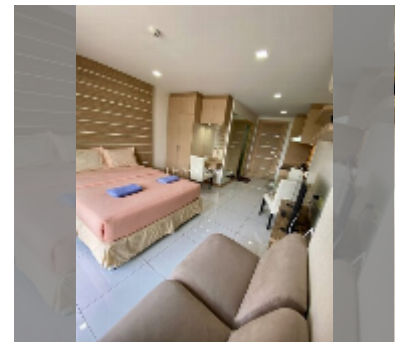

Condo for sale studio 30 m² in Whale Marina Condo, Pattaya

฿ 2,040,000

UNIT PARAMETERS:

UID	FS-240094
quota	company ownership
type	studio
size	30m²
floor	6
view	city view
quality	good
equipment: furniture, air conditioner, television	

PROJECT PARAMETERS:

district	Na Jomtien
buildings	3
floors	8
built in	2019
maintenance	฿ 16,200/year

FACILITIES:

General information: lowrise, meters to beach: 500, open parking, covered parking.

Swimming pool: swimming pool.

Chill zone: garden, barbeque areas.

Health zone: gym, sauna.

Other: CCTV, security.