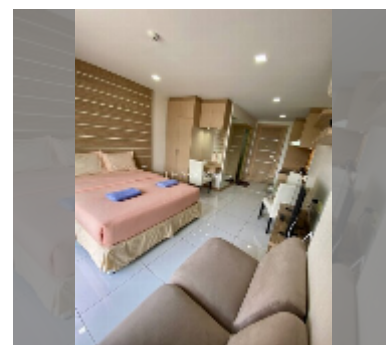

Condo for sale studio 30 m² in Whale Marina Condo, Pattaya

฿ 2,040,000

UNIT PARAMETERS:

UID	FS-240094
quota	company ownership
type	studio
size	30m²
floor	6
view	city view
quality	good
equipment: furniture, air conditioner, television	

PROJECT PARAMETERS:

district	Na Jomtien
buildings	3
floors	8
built in	2019
maintenance	฿ 16,200/year

FACILITIES:

General information: lowrise, meters to beach: 500, open parking, covered parking.

Swimming pool: swimming pool.

Chill zone: garden, barbeque areas.

Health zone: gym, sauna.

Other: CCTV, security.