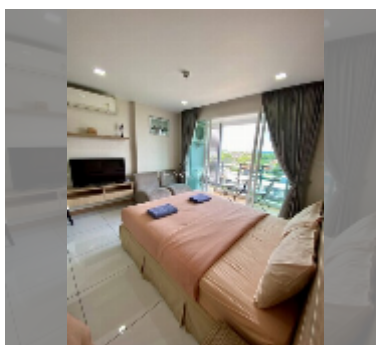

Condo for sale studio 30 m² in Whale Marina Condo, Pattaya

฿ 2,040,000

UNIT PARAMETERS:

UID	FS-240094
quota	company ownership
type	studio
size	30m²
floor	6
view	city view
quality	good
equipment: furniture, air conditioner, television	

PROJECT PARAMETERS:

district	Na Jomtien
buildings	3
floors	8
built in	2019
maintenance	฿ 16,200/year

FACILITIES:

General information: lowrise, meters to beach: 500, open parking, covered parking.

Swimming pool: swimming pool.

Chill zone: garden, barbeque areas.

Health zone: gym, sauna.

Other: CCTV, security.