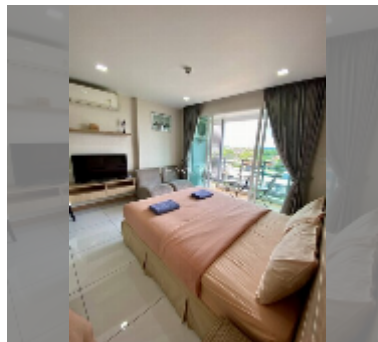

Condo for sale studio 30 m² in Whale Marina Condo, Pattaya

฿ 2,040,000

UNIT PARAMETERS:

UID	FS-240094
quota	company ownership
type	studio
size	30m²
floor	6
view	city view
quality	good
equipment: furniture, air conditioner, television	

PROJECT PARAMETERS:

district	Na Jomtien
buildings	3
floors	8
built in	2019
maintenance	฿ 16,200/year

FACILITIES:

General information: lowrise, meters to beach: 500, open parking, covered parking.

Swimming pool: swimming pool.

Chill zone: garden, barbeque areas.

Health zone: gym, sauna.

Other: CCTV, security.