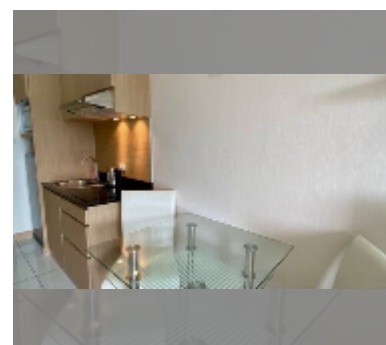

Condo for sale studio 30 m² in Whale Marina Condo, Pattaya

฿ 2,040,000

UNIT PARAMETERS:

UID	FS-240094
quota	company ownership
type	studio
size	30m²
floor	6
view	city view
quality	good
equipment: furniture, air conditioner, television	

PROJECT PARAMETERS:

district	Na Jomtien
buildings	3
floors	8
built in	2019
maintenance	฿ 16,200/year

FACILITIES:

General information: lowrise, meters to beach: 500, open parking, covered parking.

Swimming pool: swimming pool.

Chill zone: garden, barbeque areas.

Health zone: gym, sauna.

Other: CCTV, security.