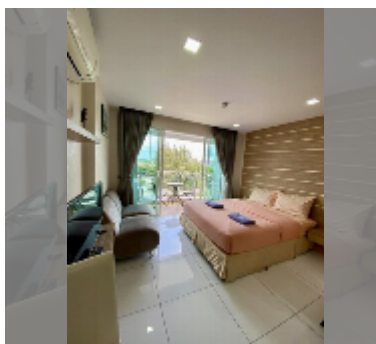

Condo for sale studio 30 m² in Whale Marina Condo, Pattaya

฿ 2,040,000

UNIT PARAMETERS:

UID	FS-240094
quota	company ownership
type	studio
size	30m²
floor	6
view	city view
quality	good
equipment: furniture, air conditioner, television	

PROJECT PARAMETERS:

district	Na Jomtien
buildings	3
floors	8
built in	2019
maintenance	฿ 16,200/year

FACILITIES:

General information: lowrise, meters to beach: 500, open parking, covered parking.

Swimming pool: swimming pool.

Chill zone: garden, barbeque areas.

Health zone: gym, sauna.

Other: CCTV, security.