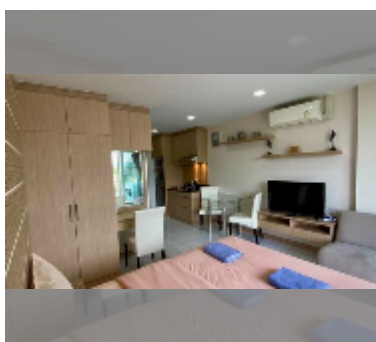

Condo for sale studio 30 m² in Whale Marina Condo, Pattaya

฿ 2,040,000

UNIT PARAMETERS:

UID	FS-240094
quota	company ownership
type	studio
size	30m²
floor	6
view	city view
quality	good
equipment: furniture, air conditioner, television	

PROJECT PARAMETERS:

district	Na Jomtien
buildings	3
floors	8
built in	2019
maintenance	฿ 16,200/year

FACILITIES:

General information: lowrise, meters to beach: 500, open parking, covered parking.

Swimming pool: swimming pool.

Chill zone: garden, barbeque areas.

Health zone: gym, sauna.

Other: CCTV, security.