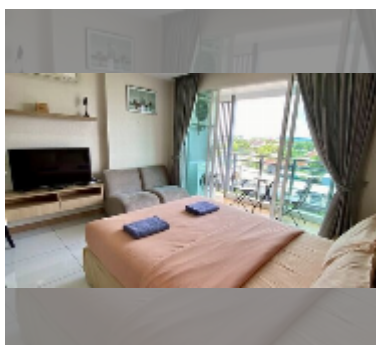

Condo for sale studio 30 m² in Whale Marina Condo, Pattaya

฿ 2,040,000

UNIT PARAMETERS:

UID	FS-240094
quota	company ownership
type	studio
size	30m²
floor	6
view	city view
quality	good
equipment: furniture, air conditioner, television	

PROJECT PARAMETERS:

district	Na Jomtien
buildings	3
floors	8
built in	2019
maintenance	฿ 16,200/year

FACILITIES:

General information: lowrise, meters to beach: 500, open parking, covered parking.

Swimming pool: swimming pool.

Chill zone: garden, barbeque areas.

Health zone: gym, sauna.

Other: CCTV, security.