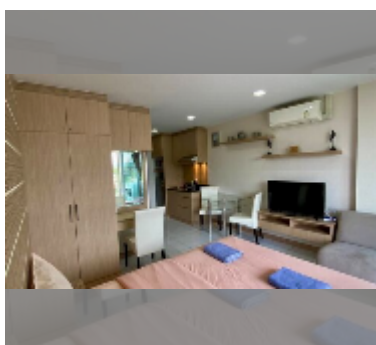

Condo for sale studio 30 m² in Whale Marina Condo, Pattaya

฿ 2,040,000

UNIT PARAMETERS:

UID	FS-240094
quota	company ownership
type	studio
size	30m²
floor	6
view	city view
quality	good
equipment: furniture, air conditioner, television	

PROJECT PARAMETERS:

district	Na Jomtien
buildings	3
floors	8
built in	2019
maintenance	฿ 16,200/year

FACILITIES:

General information: lowrise, meters to beach: 500, open parking, covered parking.

Swimming pool: swimming pool.

Chill zone: garden, barbeque areas.

Health zone: gym, sauna.

Other: CCTV, security.