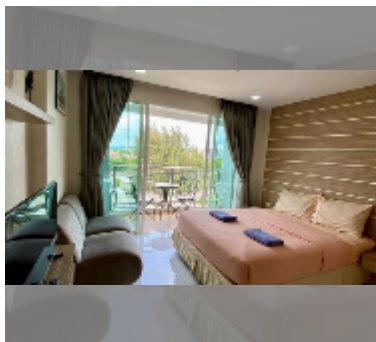

Condo for sale studio 30 m² in Whale Marina Condo, Pattaya

฿ 2,040,000

UNIT PARAMETERS:

UID	FS-240094
quota	company ownership
type	studio
size	30m²
floor	6
view	city view
quality	good
equipment: furniture, air conditioner, television	

PROJECT PARAMETERS:

district	Na Jomtien
buildings	3
floors	8
built in	2019
maintenance	฿ 16,200/year

FACILITIES:

General information: lowrise, meters to beach: 500, open parking, covered parking.

Swimming pool: swimming pool.

Chill zone: garden, barbeque areas.

Health zone: gym, sauna.

Other: CCTV, security.