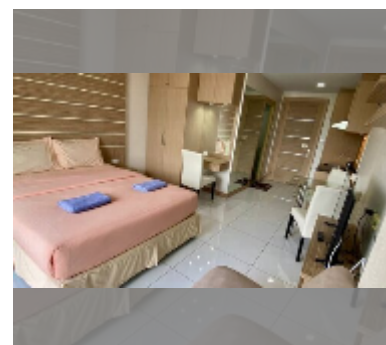

Condo for sale studio 30 m² in Whale Marina Condo, Pattaya

฿ 2,040,000

UNIT PARAMETERS:

UID	FS-240094
quota	company ownership
type	studio
size	30m²
floor	6
view	city view
quality	good
equipment: furniture, air conditioner, television	

PROJECT PARAMETERS:

district	Na Jomtien
buildings	3
floors	8
built in	2019
maintenance	฿ 16,200/year

FACILITIES:

General information: lowrise, meters to beach: 500, open parking, covered parking.

Swimming pool: swimming pool.

Chill zone: garden, barbeque areas.

Health zone: gym, sauna.

Other: CCTV, security.