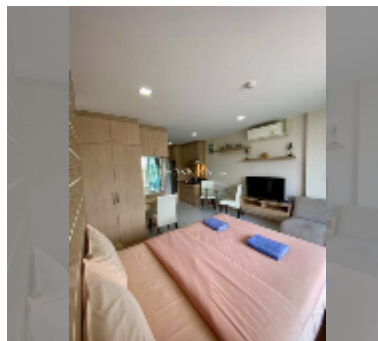

Condo for sale studio 30 m² in Whale Marina Condo, Pattaya

฿ 2,040,000

UNIT PARAMETERS:

UID	FS-240094
quota	company ownership
type	studio
size	30m²
floor	6
view	city view
quality	good
equipment: furniture, air conditioner, television	

PROJECT PARAMETERS:

district	Na Jomtien
buildings	3
floors	8
built in	2019
maintenance	฿ 16,200/year

FACILITIES:

General information: lowrise, meters to beach: 500, open parking, covered parking.

Swimming pool: swimming pool.

Chill zone: garden, barbeque areas.

Health zone: gym, sauna.

Other: CCTV, security.