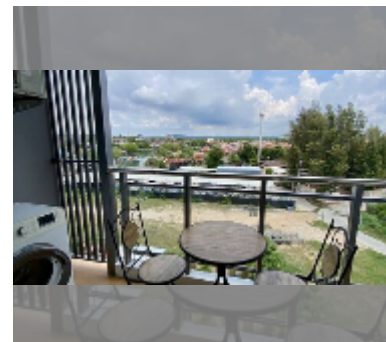

Condo for sale studio 30 m² in Whale Marina Condo, Pattaya

฿ 2,040,000

UNIT PARAMETERS:

UID	FS-240094
quota	company ownership
type	studio
size	30m ²
floor	6
view	city view
quality	good
equipment: furniture, air conditioner, television	

PROJECT PARAMETERS:

district	Na Jomtien
buildings	3
floors	8
built in	2019
maintenance	฿ 16,200/year

FACILITIES:

General information: lowrise, meters to beach: 500, open parking, covered parking.

Swimming pool: swimming pool.

Chill zone: garden, barbeque areas.

Health zone: gym, sauna.

Other: CCTV, security.

[details](#)