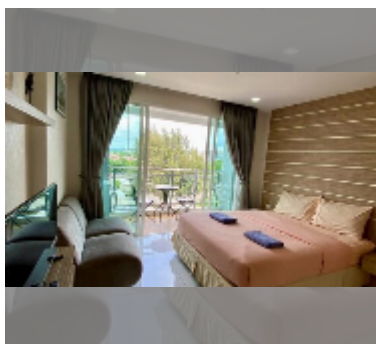

Condo for sale studio 30 m² in Whale Marina Condo, Pattaya

฿ 2,040,000

UNIT PARAMETERS:

UID	FS-240094
quota	company ownership
type	studio
size	30m²
floor	6
view	city view
quality	good
equipment: furniture, air conditioner, television	

PROJECT PARAMETERS:

district	Na Jomtien
buildings	3
floors	8
built in	2019
maintenance	฿ 16,200/year

FACILITIES:

General information: lowrise, meters to beach: 500, open parking, covered parking.

Swimming pool: swimming pool.

Chill zone: garden, barbeque areas.

Health zone: gym, sauna.

Other: CCTV, security.