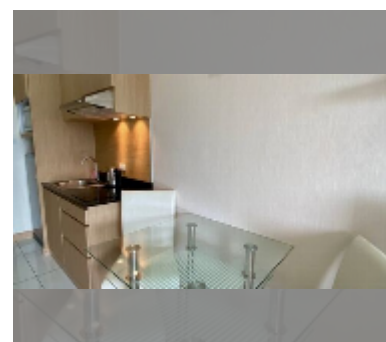

Condo for sale studio 30 m² in Whale Marina Condo, Pattaya

฿ 2,040,000

UNIT PARAMETERS:

UID	FS-240094
quota	company ownership
type	studio
size	30m²
floor	6
view	city view
quality	good
equipment: furniture, air conditioner, television	

PROJECT PARAMETERS:

district	Na Jomtien
buildings	3
floors	8
built in	2019
maintenance	฿ 16,200/year

FACILITIES:

General information: lowrise, meters to beach: 500, open parking, covered parking.

Swimming pool: swimming pool.

Chill zone: garden, barbeque areas.

Health zone: gym, sauna.

Other: CCTV, security.