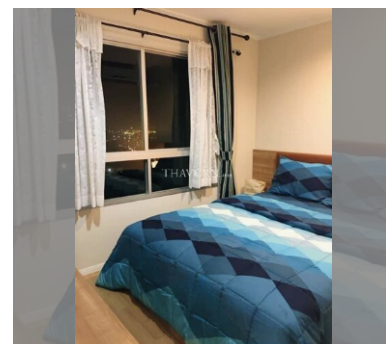

Condo for sale 1 bedroom 34 m² in Lumpini Ville Naklua - Wongamat, Pattaya

For Sale: 1 Bedroom Condo, 34 sqm at Lumpini Ville Naklua - Wongamat, Pattaya Discover the perfect blend of comfort and convenience in this fully furnished 1 bedroom condo located in the prestigious Lumpini Ville Naklua - Wongamat complex in Pattaya. Situated on the 26th floor of a 30-story building, this flat offers stunning views and a prime location in the sought-after Wongamat district. This 34 square meter property is beautifully designed to maximize space and comfort. The condo comes fully furnished, making it ready for immediate move-in. Whether you're looking for a permanent residence or a holiday home, this condo caters to all your needs. Priced at 2,490,000, this property is under Thai quota, ensuring a straightforward buying ...

฿ 2,490,000

UNIT PARAMETERS:

UID	FS-240089
quota	thai quota
type	1 bedroom
size	34m²
floor	26
view	sea view
transfer cost	
transfer fee payer	50/50
additional cost	

PROJECT PARAMETERS:

district	Wongamat
buildings	3
floors	30
built in	2014
maintenance	฿ 10,200/year

FACILITIES:

General information: highrise, multy-level parking, covered parking.

Swimming pool: swimming pool.

Chill zone: chill zone, garden.

Health zone: gym.

Other: reception, lobby, clubhouse, kids playgarden, CCTV, security, laundry.