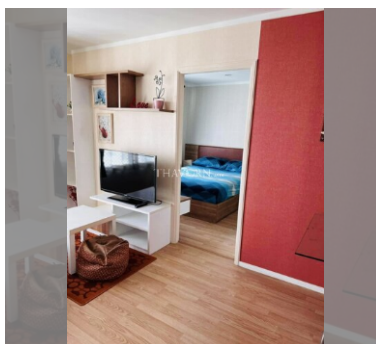

Condo for sale 1 bedroom 34 m² in Lumpini Ville Naklua - Wongamat, Pattaya

For Sale: 1 Bedroom Condo, 34 sqm at Lumpini Ville Naklua - Wongamat, Pattaya Discover the perfect blend of comfort and convenience in this fully furnished 1 bedroom condo located in the prestigious Lumpini Ville Naklua - Wongamat complex in Pattaya. Situated on the 26th floor of a 30-story building, this flat offers stunning views and a prime location in the sought-after Wongamat district. This 34 square meter property is beautifully designed to maximize space and comfort. The condo comes fully furnished, making it ready for immediate move-in. Whether you're looking for a permanent residence or a holiday home, this condo caters to all your needs. Priced at 2,490,000, this property is under Thai quota, ensuring a straightforward buying ...

฿ 2,490,000

UNIT PARAMETERS:

UID	FS-240089
quota	thai quota
type	1 bedroom
size	34m²
floor	26
view	sea view
transfer cost	
transfer fee payer	50/50
additional cost	

PROJECT PARAMETERS:

district	Wongamat
buildings	3
floors	30
built in	2014
maintenance	฿ 10,200/year

FACILITIES:

General information: highrise, multy-level parking, covered parking.

Swimming pool: swimming pool.

Chill zone: chill zone, garden.

Health zone: gym.

Other: reception, lobby, clubhouse, kids playgarden, CCTV, security, laundry.