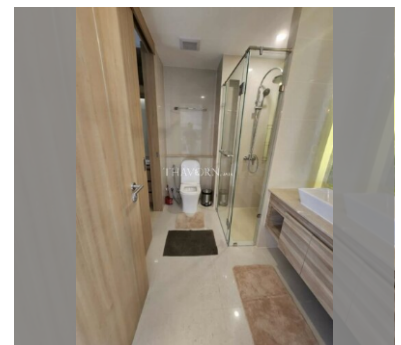

Condo for sale 1 bedroom 47.71 m² in The Riviera Jomtien, Pattaya

For Sale: 1 Bedroom Condo, 47.71 m² in The Riviera Jomtien, Pattaya Description: Embrace the epitome of luxury living with this stunning 1 bedroom condo located in the prestigious The Riviera Jomtien complex in Pattaya. Situated on the 25th floor of a 46-story building, this property offers breathtaking views and an unparalleled living experience. This 47.71 m² condo is fully furnished, providing an immediate move-in opportunity with all the comforts and amenities you could wish for. The design and furnishings are tailored to enhance the space, offering both functionality and style. Located in the vibrant area of Jomtien, you are just moments away from beautiful beaches, bustling markets, and a variety of dining and entertainment options...

฿ 6,100,000

UNIT PARAMETERS:

UID	FS-240088
quota	thai quota
type	1 bedroom
size	47.71m ²
floor	25
view	sea view
transfer cost	
transfer fee payer	50/50
additional cost	

PROJECT PARAMETERS:

district	Jomtien
buildings	1
floors	46
built in	2019
maintenance	฿ 28,626/year

Health zone: gym, sauna, hamam.

Other: reception, lobby, meeting room, games room, CCTV, security, laundry, room service.

details