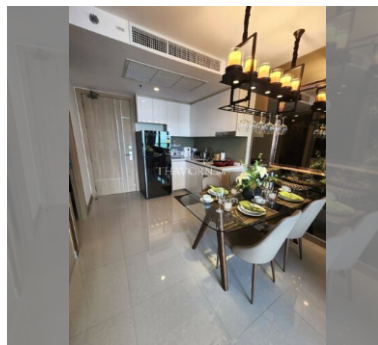

Condo for sale 1 bedroom 47.71 m² in The Riviera Jomtien, Pattaya

For Sale: 1 Bedroom Condo, 47.71 m² in The Riviera Jomtien, Pattaya Description: Embrace the epitome of luxury living with this stunning 1 bedroom condo located in the prestigious The Riviera Jomtien complex in Pattaya. Situated on the 25th floor of a 46-story building, this property offers breathtaking views and an unparalleled living experience. This 47.71 m² condo is fully furnished, providing an immediate move-in opportunity with all the comforts and amenities you could wish for. The design and furnishings are tailored to enhance the space, offering both functionality and style. Located in the vibrant area of Jomtien, you are just moments away from beautiful beaches, bustling markets, and a variety of dining and entertainment options...

Health zone: gym, sauna, hamam.

Other: reception, lobby, meeting room, games room, CCTV, security, laundry, room service.

details