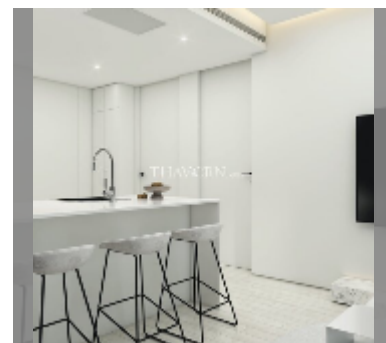

Condo for sale 1 bedroom 35.4 m² in The Secret Garden Condominium, Pattaya

฿ 3,363,000

UNIT PARAMETERS:

UID	FS-240083
quota	foreign quota
type	1 bedroom
size	35.4m²
floor	8
view	garden view
quality	excellent
equipment: kitchen appliances	
online viewing	yes

PROJECT PARAMETERS:

district	Wongamat
buildings	1
floors	8
start of construction	2024
built in	2027

FACILITIES:

General information: resort, meters to beach: 1400, minutes to beach: 15, pets are allowed, underground parking.

Swimming pool: swimming pool, kids pool, rooftop pool, infinity view, sunbathing area.

Chill zone: chill zone, garden, rooftop chillout.

Health zone: gym, sauna.

Other: reception, lobby, games room, CCTV, security.