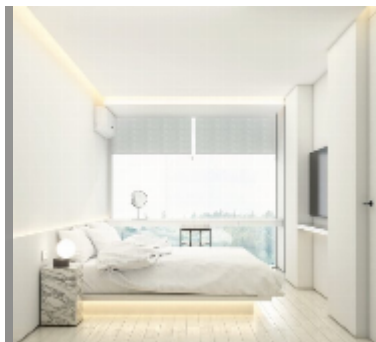

Condo for sale 1 bedroom 35.4 m² in The Secret Garden Condominium, Pattaya

฿ 3,363,000

UNIT PARAMETERS:

UID	FS-240083
quota	foreign quota
type	1 bedroom
size	35.4m²
floor	8
view	garden view
quality	excellent
equipment: kitchen appliances	
online viewing	yes

PROJECT PARAMETERS:

district	Wongamat
buildings	1
floors	8
start of construction	2024
built in	2027

FACILITIES:

General information: resort, meters to beach: 1400, minutes to beach: 15, pets are allowed, underground parking.

Swimming pool: swimming pool, kids pool, rooftop pool, infinity view, sunbathing area.

Chill zone: chill zone, garden, rooftop chillout.

Health zone: gym, sauna.

Other: reception, lobby, games room, CCTV, security.