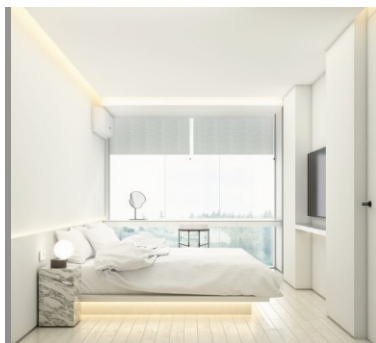

Condo for sale 1 bedroom 35.4 m² in The Secret Garden Condominium, Pattaya

฿ 3,363,000

UNIT PARAMETERS:

UID	FS-240083
quota	foreign quota
type	1 bedroom
size	35.4m²
floor	8
view	garden view
quality	excellent
equipment	kitchen appliances
online viewing	on

PROJECT PARAMETERS:

district	Wongamat
buildings	1
floors	8
start of construction	2024
built in	2027

FACILITIES:

General information: resort, meters to beach: 1400, minutes to beach: 15, pets are allowed, underground parking.

Swimming pool: swimming pool, kids pool, rooftop pool, infinity view, sunbathing area.

Chill zone: chill zone, garden, rooftop chillout.

Health zone: gym, sauna.

Other: reception, lobby, games room, CCTV, security.