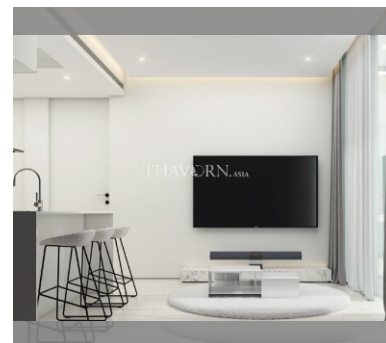

Condo for sale 1 bedroom 35.4 m² in The Secret Garden Condominium, Pattaya

฿ 3,363,000

UNIT PARAMETERS:

UID	FS-240083
quota	foreign quota
type	1 bedroom
size	35.4m²
floor	8
view	garden view
quality	excellent
equipment	kitchen appliances
online viewing	on

PROJECT PARAMETERS:

district	Wongamat
buildings	1
floors	8
start of construction	2024
built in	2027

FACILITIES:

General information: resort, meters to beach: 1400, minutes to beach: 15, pets are allowed, underground parking.

Swimming pool: swimming pool, kids pool, rooftop pool, infinity view, sunbathing area.

Chill zone: chill zone, garden, rooftop chillout.

Health zone: gym, sauna.

Other: reception, lobby, games room, CCTV, security.