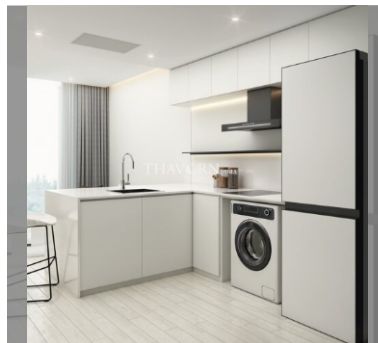

Condo for sale 1 bedroom 35.4 m² in The Secret Garden Condominium, Pattaya

฿ 3,363,000

UNIT PARAMETERS:

UID	FS-240083
quota	foreign quota
type	1 bedroom
size	35.4m²
floor	8
view	garden view
quality	excellent
equipment	kitchen appliances
online viewing	on

PROJECT PARAMETERS:

district	Wongamat
buildings	1
floors	8
start of construction	2024
built in	2027

FACILITIES:

General information: resort, meters to beach: 1400, minutes to beach: 15, pets are allowed, underground parking.

Swimming pool: swimming pool, kids pool, rooftop pool, infinity view, sunbathing area.

Chill zone: chill zone, garden, rooftop chillout.

Health zone: gym, sauna.

Other: reception, lobby, games room, CCTV, security.