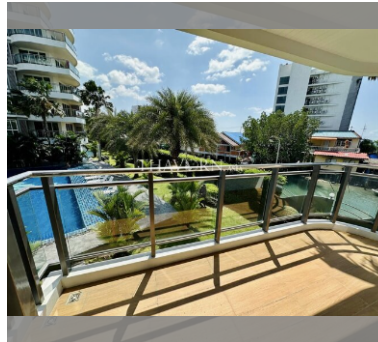

Condo for sale 2 bedroom 82.38 m<sup>2</sup> in Whale Marina Condo, Pattaya

**฿ 6,970,000**

**UNIT PARAMETERS:**

UID	FS-240080
quota	foreign quota
type	2 bedroom
size	82.38m <sup>2</sup>
floor	2
view	pool view
transfer cost	
transfer fee payer	50/50
additional cost	

**PROJECT PARAMETERS:**

district	Na Jomtien
buildings	3
floors	8
built in	2019
maintenance	฿ 44,485/year

**FACILITIES:**

General information: lowrise, meters to beach: 500, open parking, covered parking.

Swimming pool: swimming pool.

Chill zone: garden, barbeque areas.

Health zone: gym, sauna.

Other: CCTV, security.

details