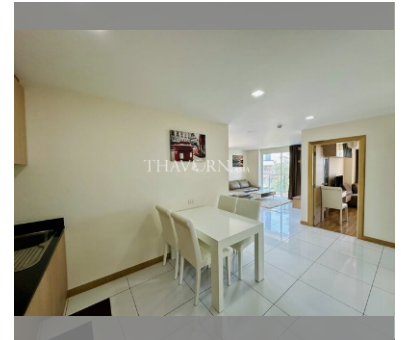

Condo for sale 2 bedroom 82.38 m² in Whale Marina Condo, Pattaya

฿ 6,970,000

UNIT PARAMETERS:

UID	FS-240080
quota	foreign quota
type	2 bedroom
size	82.38m²
floor	2
view	pool view
transfer cost	
transfer fee payer	50/50
additional cost	

PROJECT PARAMETERS:

district	Na Jomtien
buildings	3
floors	8
built in	2019
maintenance	฿ 44,485/year

FACILITIES:

General information: lowrise, meters to beach: 500, open parking, covered parking.

Swimming pool: swimming pool.

Chill zone: garden, barbeque areas.

Health zone: gym, sauna.

Other: CCTV, security.