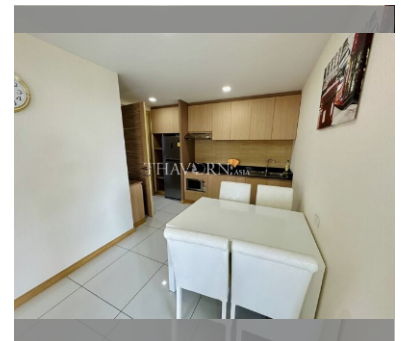

Condo for sale 2 bedroom 82.38 m² in Whale Marina Condo, Pattaya

฿ 6,360,000

UNIT PARAMETERS:

UID	FS-240080
quota	foreign quota
type	2 bedroom
size	82.38m²
floor	2
view	pool view
quality	not chosen
transfer fee payer	50/50

PROJECT PARAMETERS:

district	Na Jomtien
buildings	3
floors	8
built in	2019
maintenance	฿ 44,485/year

FACILITIES:

General information: lowrise, meters to beach: 500, open parking, covered parking.

Swimming pool: swimming pool.

Chill zone: garden, barbeque areas.

Health zone: gym, sauna.

Other: CCTV, security.