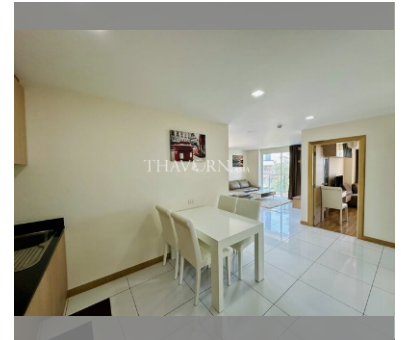

Condo for sale 2 bedroom 82.38 m² in Whale Marina Condo, Pattaya

฿ 6,360,000

UNIT PARAMETERS:

UID	FS-240080
quota	foreign quota
type	2 bedroom
size	82.38m²
floor	2
view	pool view
quality	not chosen
transfer fee payer	50/50

PROJECT PARAMETERS:

district	Na Jomtien
buildings	3
floors	8
built in	2019
maintenance	฿ 44,485/year

FACILITIES:

General information: lowrise, meters to beach: 500, open parking, covered parking.

Swimming pool: swimming pool.

Chill zone: garden, barbeque areas.

Health zone: gym, sauna.

Other: CCTV, security.