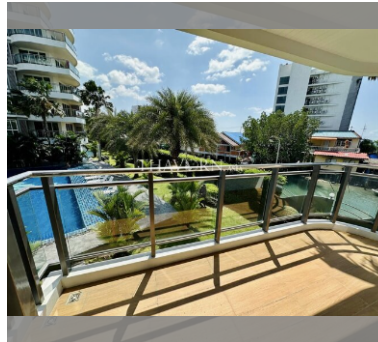

Condo for sale 2 bedroom 82.38 m² in Whale Marina Condo, Pattaya

฿ 6,360,000

UNIT PARAMETERS:

UID	FS-240080
quota	foreign quota
type	2 bedroom
size	82.38m ²
floor	2
view	pool view
quality	not chosen
transfer fee payer	50/50

PROJECT PARAMETERS:

district	Na Jomtien
buildings	3
floors	8
built in	2019
maintenance	฿ 44,485/year

FACILITIES:

General information: lowrise, meters to beach: 500, open parking, covered parking.

Swimming pool: swimming pool.

Chill zone: garden, barbeque areas.

Health zone: gym, sauna.

Other: CCTV, security.

details