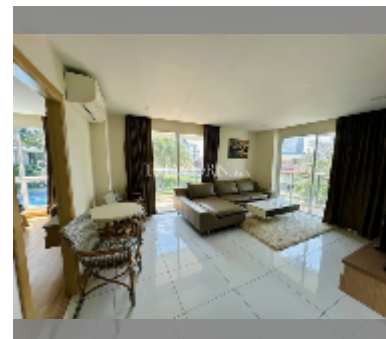

Condo for sale 2 bedroom 82.38 m² in Whale Marina Condo, Pattaya

฿ 6,520,000

UNIT PARAMETERS:

UID	FS-240080
quota	foreign quota
type	2 bedroom
size	82.38m²
floor	2
view	pool view
quality	good
equipment: furniture, air conditioner, television, refrigerator	

PROJECT PARAMETERS:

district	Na Jomtien
buildings	3
floors	8
built in	2019
maintenance	฿ 44,485/year

FACILITIES:

General information: lowrise, meters to beach: 500, open parking, covered parking.

Swimming pool: swimming pool.

Chill zone: garden, barbeque areas.

Health zone: gym, sauna.

Other: CCTV, security.