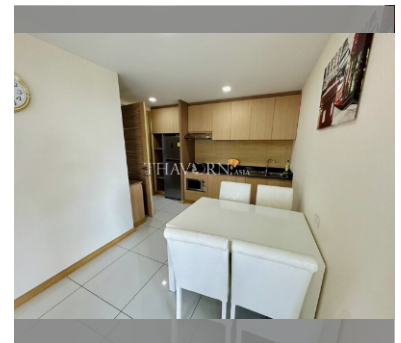

Condo for sale 2 bedroom 82.38 m² in Whale Marina Condo, Pattaya

฿ 6,970,000

UNIT PARAMETERS:

UID	FS-240080
quota	foreign quota
type	2 bedroom
size	82.38m²
floor	2
view	pool view
transfer cost	
transfer fee payer	50/50
additional cost	

PROJECT PARAMETERS:

district	Na Jomtien
buildings	3
floors	8
built in	2019
maintenance	฿ 44,485/year

FACILITIES:

General information: lowrise, meters to beach: 500, open parking, covered parking.

Swimming pool: swimming pool.

Chill zone: garden, barbeque areas.

Health zone: gym, sauna.

Other: CCTV, security.