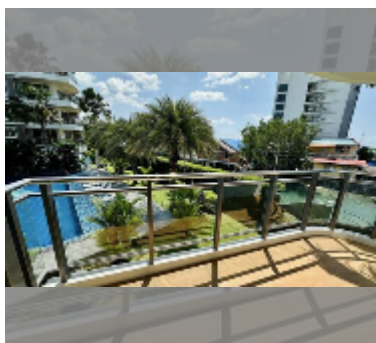

Condo for sale 2 bedroom 82.38 m² in Whale Marina Condo, Pattaya

฿ 6,520,000

UNIT PARAMETERS:

| | |
|---|---------------------|
| UID | FS-240080 |
| quota | foreign quota |
| type | 2 bedroom |
| size | 82.38m ² |
| floor | 2 |
| view | pool view |
| quality | good |
| equipment: furniture, air conditioner, television, refrigerator | |

Swimming pool: swimming pool.

Chill zone: garden, barbeque areas.

Health zone: gym, sauna.

Other: CCTV, security.

[details](#)