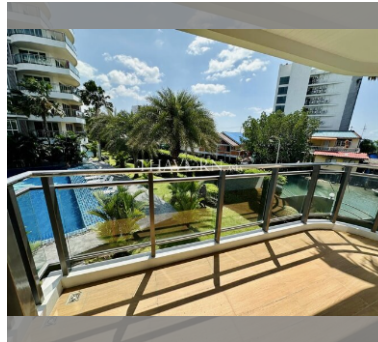

Condo for sale 2 bedroom 82.38 m² in Whale Marina Condo, Pattaya

฿ 6,970,000

UNIT PARAMETERS:

UID	FS-240080
quota	foreign quota
type	2 bedroom
size	82.38m ²
floor	2
view	pool view
transfer fee payer	50/50

PROJECT PARAMETERS:

district	Na Jomtien
buildings	3
floors	8
built in	2019
maintenance	฿ 44,485/year

FACILITIES:

General information: lowrise, meters to beach: 500, open parking, covered parking.

Swimming pool: swimming pool.

Chill zone: garden, barbeque areas.

Health zone: gym, sauna.

Other: CCTV, security.

details