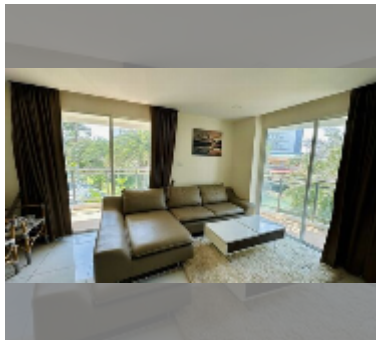

Condo for sale 2 bedroom 82.38 m² in Whale Marina Condo, Pattaya

฿ 6,520,000

UNIT PARAMETERS:

UID	FS-240080
quota	foreign quota
type	2 bedroom
size	82.38m²
floor	2
view	pool view
quality	good
equipment: furniture, air conditioner, television, refrigerator	

PROJECT PARAMETERS:

district	Na Jomtien
buildings	3
floors	8
built in	2019
maintenance	฿ 44,485/year

FACILITIES:

General information: lowrise, meters to beach: 500, open parking, covered parking.

Swimming pool: swimming pool.

Chill zone: garden, barbeque areas.

Health zone: gym, sauna.

Other: CCTV, security.