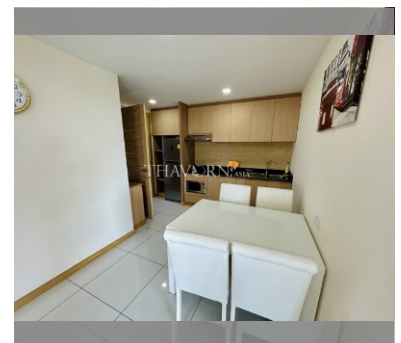

Condo for sale 2 bedroom 82.38 m² in Whale Marina Condo, Pattaya

฿ 6,970,000

UNIT PARAMETERS:

UID	FS-240080
quota	foreign quota
type	2 bedroom
size	82.38m²
floor	2
view	pool view
transfer fee payer	50/50

PROJECT PARAMETERS:

district	Na Jomtien
buildings	3
floors	8
built in	2019
maintenance	฿ 44,485/year

FACILITIES:

General information: lowrise, meters to beach: 500, open parking, covered parking.

Swimming pool: swimming pool.

Chill zone: garden, barbeque areas.

Health zone: gym, sauna.

Other: CCTV, security.