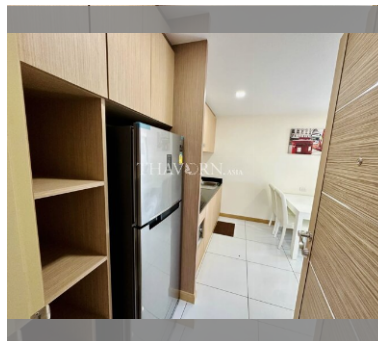

Condo for sale 2 bedroom 82.38 m² in Whale Marina Condo, Pattaya

฿ 6,360,000

UNIT PARAMETERS:

UID	FS-240080
quota	foreign quota
type	2 bedroom
size	82.38m²
floor	2
view	pool view
quality	not chosen
transfer fee payer	50/50

PROJECT PARAMETERS:

district	Na Jomtien
buildings	3
floors	8
built in	2019
maintenance	฿ 44,485/year

FACILITIES:

General information: lowrise, meters to beach: 500, open parking, covered parking.

Swimming pool: swimming pool.

Chill zone: garden, barbeque areas.

Health zone: gym, sauna.

Other: CCTV, security.