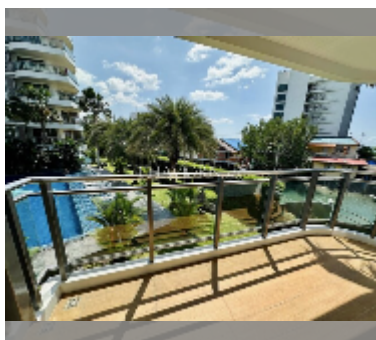

Condo for sale 2 bedroom 82.38 m² in Whale Marina Condo, Pattaya

฿ 6,520,000

UNIT PARAMETERS:

| | |
|---|---------------------|
| UID | FS-240080 |
| quota | foreign quota |
| type | 2 bedroom |
| size | 82.38m ² |
| floor | 2 |
| view | pool view |
| quality | good |
| equipment: furniture, air conditioner, television, refrigerator | |

Swimming pool: swimming pool.

Chill zone: garden, barbeque areas.

Health zone: gym, sauna.

Other: CCTV, security.

[details](#)