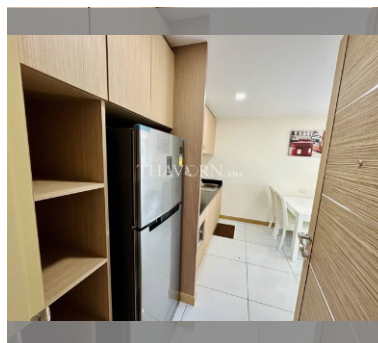

Condo for sale 2 bedroom 82.38 m² in Whale Marina Condo, Pattaya

฿ 6,970,000

UNIT PARAMETERS:

UID	FS-240080
quota	foreign quota
type	2 bedroom
size	82.38m²
floor	2
view	pool view
transfer fee payer	50/50

PROJECT PARAMETERS:

district	Na Jomtien
buildings	3
floors	8
built in	2019
maintenance	฿ 44,485/year

FACILITIES:

General information: lowrise, meters to beach: 500, open parking, covered parking.

Swimming pool: swimming pool.

Chill zone: garden, barbeque areas.

Health zone: gym, sauna.

Other: CCTV, security.