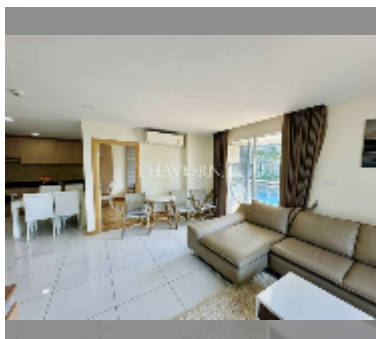

Condo for sale 2 bedroom 82.38 m² in Whale Marina Condo, Pattaya

฿ 6,520,000

UNIT PARAMETERS:

UID	FS-240080
quota	foreign quota
type	2 bedroom
size	82.38m²
floor	2
view	pool view
quality	good
equipment: furniture, air conditioner, television, refrigerator	

PROJECT PARAMETERS:

district	Na Jomtien
buildings	3
floors	8
built in	2019
maintenance	฿ 44,485/year

FACILITIES:

General information: lowrise, meters to beach: 500, open parking, covered parking.

Swimming pool: swimming pool.

Chill zone: garden, barbeque areas.

Health zone: gym, sauna.

Other: CCTV, security.