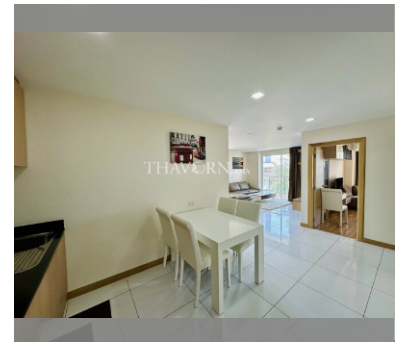

Condo for sale 2 bedroom 82.38 m² in Whale Marina Condo, Pattaya

฿ 6,970,000

UNIT PARAMETERS:

UID	FS-240080
quota	foreign quota
type	2 bedroom
size	82.38m²
floor	2
view	pool view
transfer fee payer	50/50

PROJECT PARAMETERS:

district	Na Jomtien
buildings	3
floors	8
built in	2019
maintenance	฿ 44,485/year

FACILITIES:

General information: lowrise, meters to beach: 500, open parking, covered parking.

Swimming pool: swimming pool.

Chill zone: garden, barbeque areas.

Health zone: gym, sauna.

Other: CCTV, security.