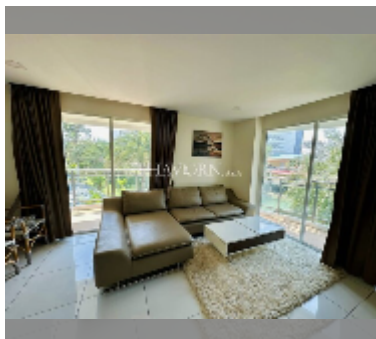

Condo for sale 2 bedroom 82.38 m² in Whale Marina Condo, Pattaya

฿ 6,520,000

UNIT PARAMETERS:

UID	FS-240080
quota	foreign quota
type	2 bedroom
size	82.38m²
floor	2
view	pool view
quality	good
equipment: furniture, air conditioner, television, refrigerator	

PROJECT PARAMETERS:

district	Na Jomtien
buildings	3
floors	8
built in	2019
maintenance	฿ 44,485/year

FACILITIES:

General information: lowrise, meters to beach: 500, open parking, covered parking.

Swimming pool: swimming pool.

Chill zone: garden, barbeque areas.

Health zone: gym, sauna.

Other: CCTV, security.