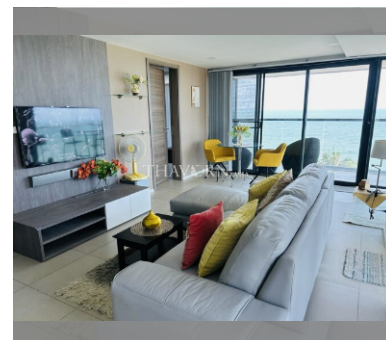

Condo for sale 1 bedroom 70 m² in Water's Edge, Pattaya

฿ 7,680,000

UNIT PARAMETERS:

UID	FS-240079
quota	foreign quota
type	1 bedroom
size	70m²
floor	6
view	sea view
quality	not chosen
transfer fee payer	50/50

PROJECT PARAMETERS:

district	Na Jomtien
buildings	1
floors	8
built in	2014
maintenance	฿ 42,000/year

FACILITIES:

General information: boutique, underground parking, open parking.

Swimming pool: swimming pool.

Chill zone: chill zone.

Health zone: gym.

Other: CCTV, security, minimart.