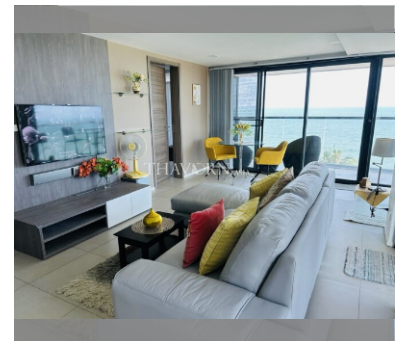

Condo for sale 1 bedroom 70 m² in Water's Edge, Pattaya

฿ 7,680,000

UNIT PARAMETERS:

UID	FS-240079
quota	foreign quota
type	1 bedroom
size	70m²
floor	6
view	sea view
transfer cost	
transfer fee payer	50/50
additional cost	

PROJECT PARAMETERS:

district	Na Jomtien
buildings	1
floors	8
built in	2014
maintenance	฿ 42,000/year

FACILITIES:

General information: boutique, underground parking, open parking.

Swimming pool: swimming pool.

Chill zone: chill zone.

Health zone: gym.

Other: CCTV, security, minimart.