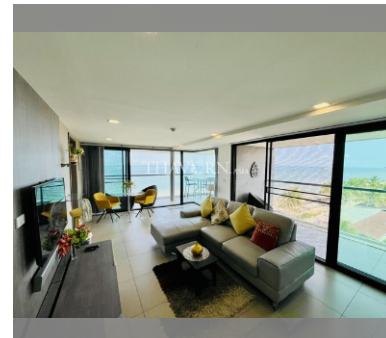

Condo for sale 1 bedroom 70 m² in Water's Edge, Pattaya

฿ 7,680,000

UNIT PARAMETERS:

UID	FS-240079
quota	foreign quota
type	1 bedroom
size	70m²
floor	6
view	sea view
quality	not chosen
transfer fee payer	50/50

PROJECT PARAMETERS:

district	Na Jomtien
buildings	1
floors	8
built in	2014
maintenance	฿ 42,000/year

FACILITIES:

General information: boutique, underground parking, open parking.

Swimming pool: swimming pool.

Chill zone: chill zone.

Health zone: gym.

Other: CCTV, security, minimart.