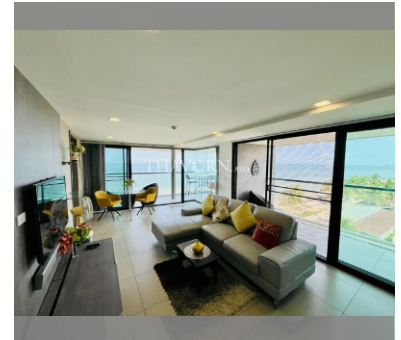

Condo for sale 1 bedroom 70 m² in Water's Edge, Pattaya

฿ 7,680,000

UNIT PARAMETERS:

UID	FS-240079
quota	foreign quota
type	1 bedroom
size	70m²
floor	6
view	sea view
transfer cost	
transfer fee payer	50/50
additional cost	

PROJECT PARAMETERS:

district	Na Jomtien
buildings	1
floors	8
built in	2014
maintenance	฿ 42,000/year

FACILITIES:

General information: boutique, underground parking, open parking.

Swimming pool: swimming pool.

Chill zone: chill zone.

Health zone: gym.

Other: CCTV, security, minimart.