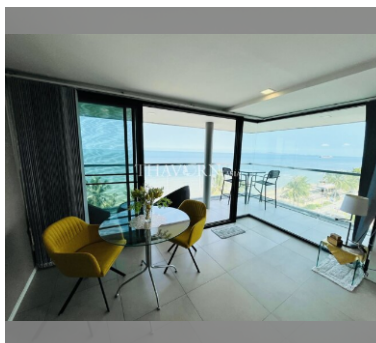

Condo for sale 1 bedroom 70 m² in Water's Edge, Pattaya

฿ 7,680,000

UNIT PARAMETERS:

UID	FS-240079
quota	foreign quota
type	1 bedroom
size	70m²
floor	6
view	sea view
quality	not chosen
transfer fee payer	50/50

PROJECT PARAMETERS:

district	Na Jomtien
buildings	1
floors	8
built in	2014
maintenance	฿ 42,000/year

FACILITIES:

General information: boutique, underground parking, open parking.

Swimming pool: swimming pool.

Chill zone: chill zone.

Health zone: gym.

Other: CCTV, security, minimart.