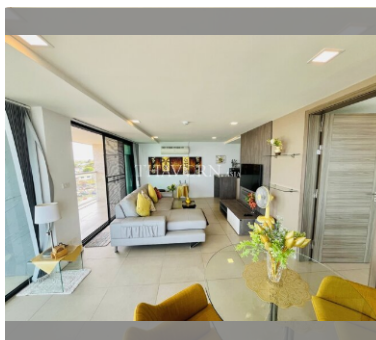

Condo for sale 1 bedroom 70 m² in Water's Edge, Pattaya

฿ 7,680,000

UNIT PARAMETERS:

UID	FS-240079
quota	foreign quota
type	1 bedroom
size	70m²
floor	6
view	sea view
quality	not chosen
transfer fee payer	50/50

PROJECT PARAMETERS:

district	Na Jomtien
buildings	1
floors	8
built in	2014
maintenance	฿ 42,000/year

FACILITIES:

General information: boutique, underground parking, open parking.

Swimming pool: swimming pool.

Chill zone: chill zone.

Health zone: gym.

Other: CCTV, security, minimart.