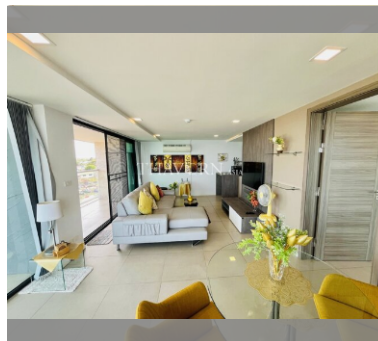

Condo for sale 1 bedroom 70 m² in Water's Edge, Pattaya

฿ 7,680,000

UNIT PARAMETERS:

UID	FS-240079
quota	foreign quota
type	1 bedroom
size	70m²
floor	6
view	sea view
transfer cost	
transfer fee payer	50/50
additional cost	

PROJECT PARAMETERS:

district	Na Jomtien
buildings	1
floors	8
built in	2014
maintenance	฿ 42,000/year

FACILITIES:

General information: boutique, underground parking, open parking.

Swimming pool: swimming pool.

Chill zone: chill zone.

Health zone: gym.

Other: CCTV, security, minimart.