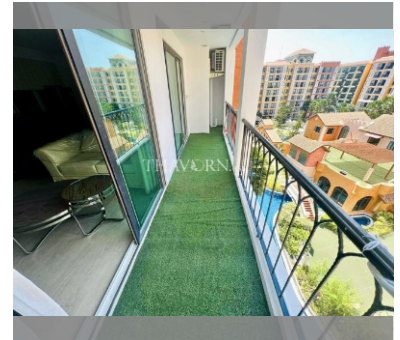

Condo for sale 2 bedroom 63.35 m² in Venetian Condo Resort, Pattaya

฿ 3,540,000

UNIT PARAMETERS:

UID	FS-240078
quota	foreign quota
type	2 bedroom
size	63.35m²
floor	6
view	pool view
transfer fee payer	50/50

PROJECT PARAMETERS:

district	Jomtien
buildings	4
floors	8
built in	2015
maintenance	฿ 30,408/year

FACILITIES:

General information: resort, meters to beach: 500, minutes to beach: 10, open parking.

Swimming pool: swimming pool, kids pool, water slides, waterfall, jacuzzi, pool bar .

Chill zone: chill zone, garden.

Health zone: gym, sauna, hamam.

Other: reception, clubhouse, meeting room, games room, kids playgarden, CCTV, security, room service.