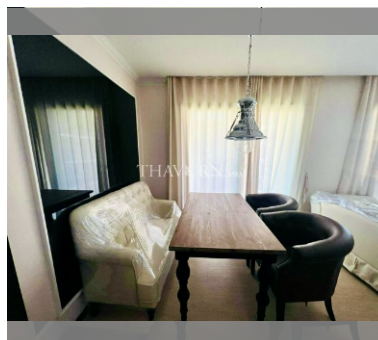

Condo for sale 2 bedroom 63.35 m² in Venetian Condo Resort, Pattaya

฿ 3,540,000

UNIT PARAMETERS:

UID	FS-240078
quota	foreign quota
type	2 bedroom
size	63.35m²
floor	6
view	pool view
transfer fee payer	50/50

PROJECT PARAMETERS:

district	Jomtien
buildings	4
floors	8
built in	2015
maintenance	฿ 30,408/year

FACILITIES:

General information: resort, meters to beach: 500, minutes to beach: 10, open parking.

Swimming pool: swimming pool, kids pool, water slides, waterfall, jacuzzi, pool bar .

Chill zone: chill zone, garden.

Health zone: gym, sauna, hamam.

Other: reception, clubhouse, meeting room, games room, kids playgarden, CCTV, security, room service.