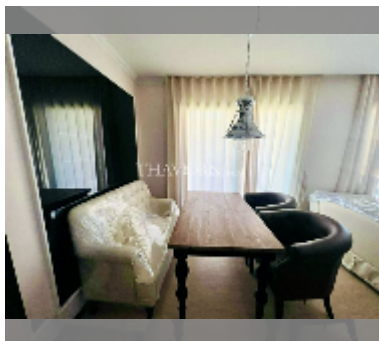

Condo for sale 2 bedroom 63.35 m² in Venetian Condo Resort, Pattaya

฿ 3,540,000

UNIT PARAMETERS:

UID	FS-240078
quota	foreign quota
type	2 bedroom
size	63.35m²
floor	6
view	pool view

PROJECT PARAMETERS:

district	Na Jomtien
buildings	4
floors	8
built in	2015
maintenance	฿ 30,408/year

FACILITIES:

General information: resort, meters to beach: 500, minutes to beach: 10, open parking.

Swimming pool: swimming pool, kids pool, water slides, waterfall, jacuzzi, pool bar .

Chill zone: chill zone, garden.

Health zone: gym, sauna, hamam.

Other: reception, clubhouse, meeting room, games room, kids playgarden, CCTV, security, room service.