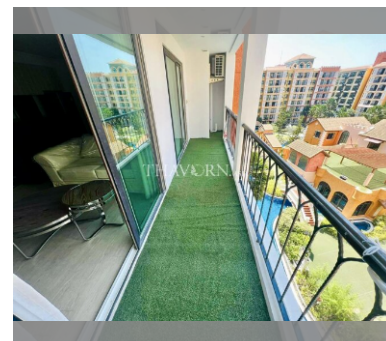

Condo for sale 2 bedroom 63.35 m² in Venetian Condo Resort, Pattaya

฿ 3,540,000

UNIT PARAMETERS:

UID	FS-240078
quota	foreign quota
type	2 bedroom
size	63.35m ²
floor	6
view	pool view
quality	not chosen
transfer fee payer	50/50

PROJECT PARAMETERS:

district	Na Jomtien
buildings	4
floors	8
built in	2015
maintenance	฿ 30,408/year

FACILITIES:

General information: resort, meters to beach: 500, minutes to beach: 10, open parking.

Swimming pool: swimming pool, kids pool, water slides, waterfall, jacuzzi, pool bar .

Chill zone: chill zone, garden.

Health zone: gym, sauna, hamam.

Other: reception, clubhouse, meeting room, games room, kids playgarden, CCTV, security, room service.

details