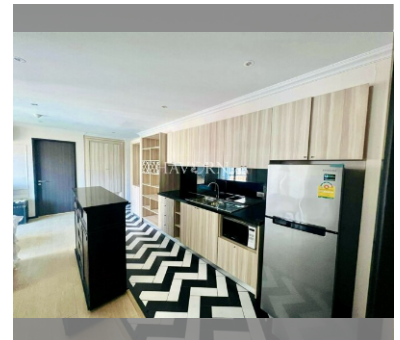

Condo for sale 2 bedroom 63.35 m² in Venetian Condo Resort, Pattaya

฿ 3,540,000

UNIT PARAMETERS:

UID	FS-240078
quota	foreign quota
type	2 bedroom
size	63.35m²
floor	6
view	pool view
transfer fee payer	50/50

PROJECT PARAMETERS:

district	Jomtien
buildings	4
floors	8
built in	2015
maintenance	฿ 30,408/year

FACILITIES:

General information: resort, meters to beach: 500, minutes to beach: 10, open parking.

Swimming pool: swimming pool, kids pool, water slides, waterfall, jacuzzi, pool bar .

Chill zone: chill zone, garden.

Health zone: gym, sauna, hamam.

Other: reception, clubhouse, meeting room, games room, kids playgarden, CCTV, security, room service.