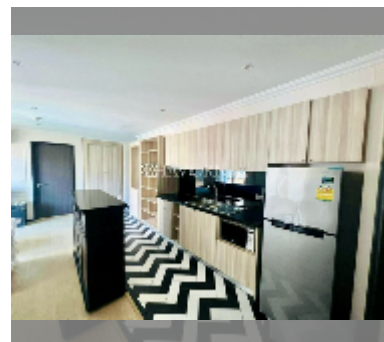

Condo for sale 2 bedroom 63.35 m² in Venetian Condo Resort, Pattaya

฿ 3,540,000

UNIT PARAMETERS:

UID	FS-240078
quota	foreign quota
type	2 bedroom
size	63.35m ²
floor	6
view	pool view

PROJECT PARAMETERS:

district	Na Jomtien
buildings	4
floors	8
built in	2015
maintenance	฿ 30,408/year

Health zone: gym, sauna, hamam.

Other: reception, clubhouse, meeting room, games room, kids playgarden, CCTV, security, room service.

[details](#)