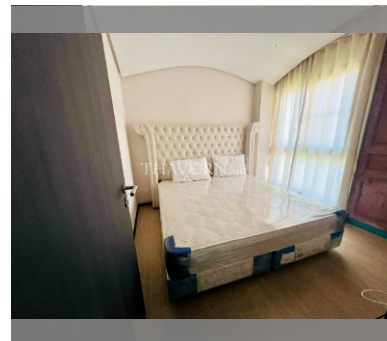

Condo for sale 2 bedroom 63.35 m² in Venetian Condo Resort, Pattaya

฿ 3,540,000

UNIT PARAMETERS:

UID	FS-240078
quota	foreign quota
type	2 bedroom
size	63.35m²
floor	6
view	pool view
transfer fee payer	50/50

PROJECT PARAMETERS:

district	Jomtien
buildings	4
floors	8
built in	2015
maintenance	฿ 30,408/year

FACILITIES:

General information: resort, meters to beach: 500, minutes to beach: 10, open parking.

Swimming pool: swimming pool, kids pool, water slides, waterfall, jacuzzi, pool bar .

Chill zone: chill zone, garden.

Health zone: gym, sauna, hamam.

Other: reception, clubhouse, meeting room, games room, kids playgarden, CCTV, security, room service.