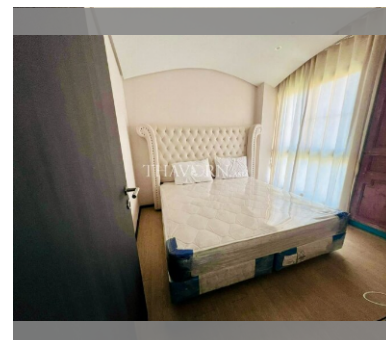

Condo for sale 2 bedroom 63.35 m² in Venetian Condo Resort, Pattaya

฿ 3,540,000

UNIT PARAMETERS:

UID	FS-240078
quota	foreign quota
type	2 bedroom
size	63.35m²
floor	6
view	pool view
quality	not chosen
transfer fee payer	50/50

PROJECT PARAMETERS:

district	Na Jomtien
buildings	4
floors	8
built in	2015
maintenance	฿ 30,408/year

FACILITIES:

General information: resort, meters to beach: 500, minutes to beach: 10, open parking.

Swimming pool: swimming pool, kids pool, water slides, waterfall, jacuzzi, pool bar .

Chill zone: chill zone, garden.

Health zone: gym, sauna, hamam.

Other: reception, clubhouse, meeting room, games room, kids playgarden, CCTV, security, room service.