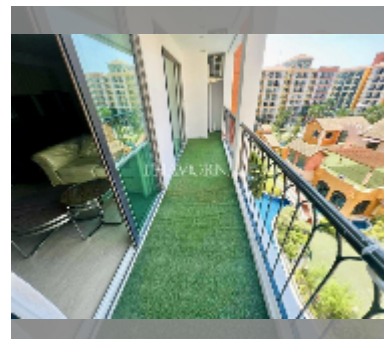

Condo for sale 2 bedroom 63.35 m² in Venetian Condo Resort, Pattaya

฿ 3,540,000

UNIT PARAMETERS:

UID	FS-240078
quota	foreign quota
type	2 bedroom
size	63.35m ²
floor	6
view	pool view

PROJECT PARAMETERS:

district	Na Jomtien
buildings	4
floors	8
built in	2015
maintenance	฿ 30,408/year

FACILITIES:

General information: resort, meters to beach: 500, minutes to beach: 10, open parking.

Swimming pool: swimming pool, kids pool, water slides, waterfall, jacuzzi, pool bar .

Chill zone: chill zone, garden.

Health zone: gym, sauna, hamam.

Other: reception, clubhouse, meeting room, games room, kids playgarden, CCTV, security, room service.

[details](#)