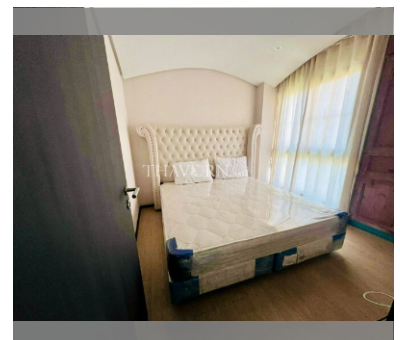

Condo for sale 2 bedroom 63.35 m² in Venetian Condo Resort, Pattaya

฿ 3,540,000

UNIT PARAMETERS:

UID	FS-240078
quota	foreign quota
type	2 bedroom
size	63.35m²
floor	6
view	pool view
transfer fee payer	50/50

PROJECT PARAMETERS:

district	Jomtien
buildings	4
floors	8
built in	2015
maintenance	฿ 30,408/year

FACILITIES:

General information: resort, meters to beach: 500, minutes to beach: 10, open parking.

Swimming pool: swimming pool, kids pool, water slides, waterfall, jacuzzi, pool bar .

Chill zone: chill zone, garden.

Health zone: gym, sauna, hamam.

Other: reception, clubhouse, meeting room, games room, kids playgarden, CCTV, security, room service.