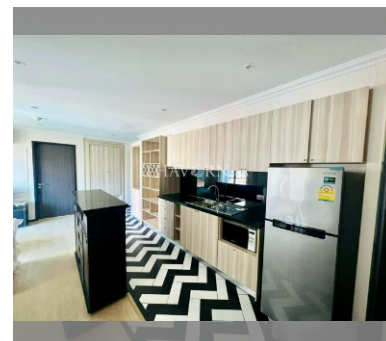

Condo for sale 2 bedroom 63.35 m² in Venetian Condo Resort, Pattaya

฿ 3,540,000

UNIT PARAMETERS:

UID	FS-240078
quota	foreign quota
type	2 bedroom
size	63.35m ²
floor	6
view	pool view
quality	not chosen
transfer fee payer	50/50

Chill zone: chill zone, garden.

Health zone: gym, sauna, hamam.

Other: reception, clubhouse, meeting room, games room, kids playgarden, CCTV, security, room service.

details