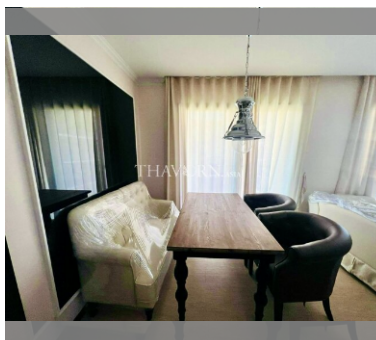

Condo for sale 2 bedroom 63.35 m² in Venetian Condo Resort, Pattaya

฿ 3,540,000

UNIT PARAMETERS:

UID	FS-240078
quota	foreign quota
type	2 bedroom
size	63.35m²
floor	6
view	pool view
quality	not chosen
transfer fee payer	50/50

PROJECT PARAMETERS:

district	Na Jomtien
buildings	4
floors	8
built in	2015
maintenance	฿ 30,408/year

FACILITIES:

General information: resort, meters to beach: 500, minutes to beach: 10, open parking.

Swimming pool: swimming pool, kids pool, water slides, waterfall, jacuzzi, pool bar .

Chill zone: chill zone, garden.

Health zone: gym, sauna, hamam.

Other: reception, clubhouse, meeting room, games room, kids playgarden, CCTV, security, room service.