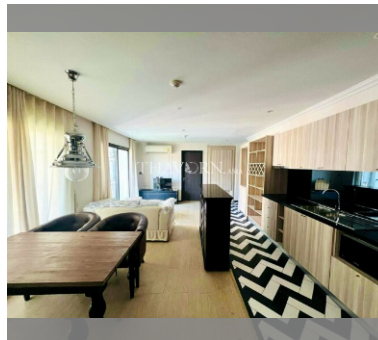

Condo for sale 2 bedroom 63.35 m<sup>2</sup> in Venetian Condo Resort, Pattaya

### UNIT PARAMETERS:

UID	FS-240078
quota	foreign quota
type	2 bedroom
size	63.35m <sup>2</sup>
floor	6
view	pool view
transfer fee payer	50/50

**Health zone:** gym, sauna, hamam.

**Other:** reception, clubhouse, meeting room, games room, kids playgarden, CCTV, security, room service.

details