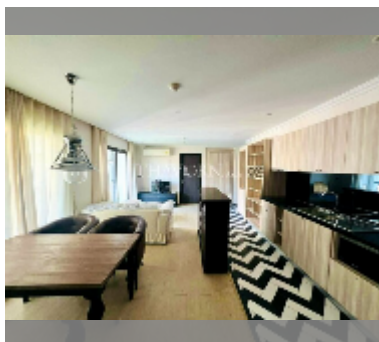

Condo for sale 2 bedroom 63.35 m² in Venetian Condo Resort, Pattaya

฿ 3,540,000

UNIT PARAMETERS:

UID	FS-240078
quota	foreign quota
type	2 bedroom
size	63.35m ²
floor	6
view	pool view

PROJECT PARAMETERS:

district	Na Jomtien
buildings	4
floors	8
built in	2015
maintenance	฿ 30,408/year

Health zone: gym, sauna, hamam.

Other: reception, clubhouse, meeting room, games room, kids playgarden, CCTV, security, room service.

[details](#)