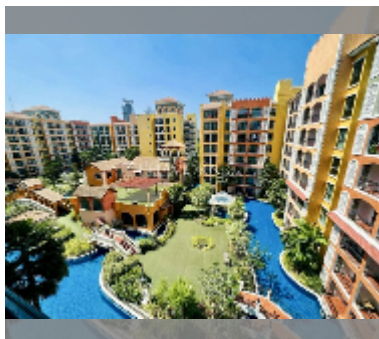

Condo for sale 2 bedroom 63.35 m² in Venetian Condo Resort, Pattaya

฿ 3,540,000

UNIT PARAMETERS:

UID	FS-240078
quota	foreign quota
type	2 bedroom
size	63.35m ²
floor	6
view	pool view

PROJECT PARAMETERS:

district	Na Jomtien
buildings	4
floors	8
built in	2015
maintenance	฿ 30,408/year

FACILITIES:

General information: resort, meters to beach: 500, minutes to beach: 10, open parking.

Swimming pool: swimming pool, kids pool, water slides, waterfall, jacuzzi, pool bar .

Chill zone: chill zone, garden.

Health zone: gym, sauna, hamam.

Other: reception, clubhouse, meeting room, games room, kids playgarden, CCTV, security, room service.

[details](#)