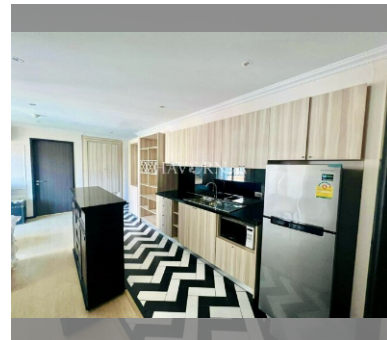

Condo for sale 2 bedroom 63.35 m² in Venetian Condo Resort, Pattaya

฿ 3,540,000

UNIT PARAMETERS:

UID	FS-240078
quota	foreign quota
type	2 bedroom
size	63.35m²
floor	6
view	pool view
transfer fee payer	50/50

PROJECT PARAMETERS:

district	Jomtien
buildings	4
floors	8
built in	2015
maintenance	฿ 30,408/year

FACILITIES:

General information: resort, meters to beach: 500, minutes to beach: 10, open parking.

Swimming pool: swimming pool, kids pool, water slides, waterfall, jacuzzi, pool bar .

Chill zone: chill zone, garden.

Health zone: gym, sauna, hamam.

Other: reception, clubhouse, meeting room, games room, kids playgarden, CCTV, security, room service.