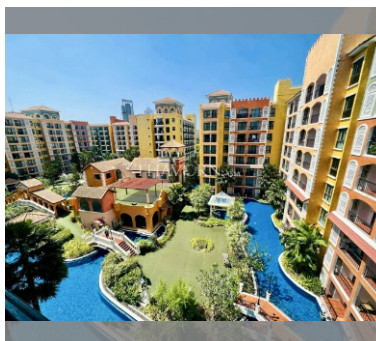

Condo for sale 2 bedroom 63.35 m² in Venetian Condo Resort, Pattaya

฿ 3,540,000

UNIT PARAMETERS:

UID	FS-240078
quota	foreign quota
type	2 bedroom
size	63.35m ²
floor	6
view	pool view
quality	not chosen
transfer fee payer	50/50

PROJECT PARAMETERS:

district	Na Jomtien
buildings	4
floors	8
built in	2015
maintenance	฿ 30,408/year

FACILITIES:

General information: resort, meters to beach: 500, minutes to beach: 10, open parking.

Swimming pool: swimming pool, kids pool, water slides, waterfall, jacuzzi, pool bar .

Chill zone: chill zone, garden.

Health zone: gym, sauna, hamam.

Other: reception, clubhouse, meeting room, games room, kids playgarden, CCTV, security, room service.

details