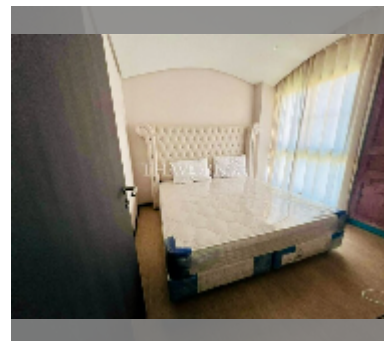

Condo for sale 2 bedroom 63.35 m² in Venetian Condo Resort, Pattaya

฿ 3,540,000

UNIT PARAMETERS:

UID	FS-240078
quota	foreign quota
type	2 bedroom
size	63.35m²
floor	6
view	pool view

PROJECT PARAMETERS:

district	Na Jomtien
buildings	4
floors	8
built in	2015
maintenance	฿ 30,408/year

FACILITIES:

General information: resort, meters to beach: 500, minutes to beach: 10, open parking.

Swimming pool: swimming pool, kids pool, water slides, waterfall, jacuzzi, pool bar .

Chill zone: chill zone, garden.

Health zone: gym, sauna, hamam.

Other: reception, clubhouse, meeting room, games room, kids playgarden, CCTV, security, room service.