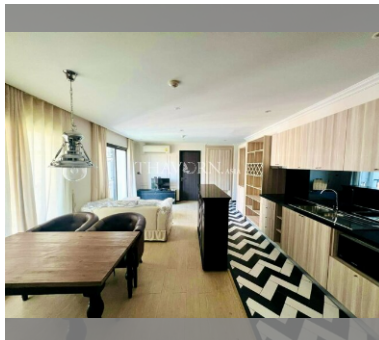

Condo for sale 2 bedroom 63.35 m<sup>2</sup> in Venetian Condo Resort, Pattaya

**Health zone:** gym, sauna, hamam.

**Other:** reception, clubhouse, meeting room, games room, kids playgarden, CCTV, security, room service.

details