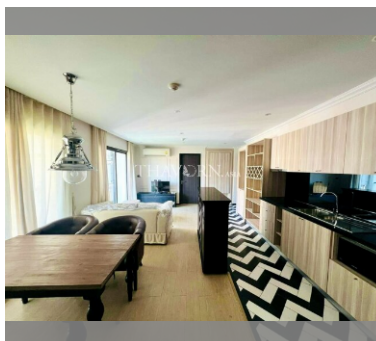

Condo for sale 2 bedroom 63.35 m² in Venetian Condo Resort, Pattaya

฿ 3,540,000

UNIT PARAMETERS:

UID	FS-240078
quota	foreign quota
type	2 bedroom
size	63.35m ²
floor	6
view	pool view
quality	not chosen
transfer fee payer	50/50

PROJECT PARAMETERS:

district	Na Jomtien
buildings	4
floors	8
built in	2015
maintenance	฿ 30,408/year

FACILITIES:

General information: resort, meters to beach: 500, minutes to beach: 10, open parking.

Swimming pool: swimming pool, kids pool, water slides, waterfall, jacuzzi, pool bar .

Chill zone: chill zone, garden.

Health zone: gym, sauna, hamam.

Other: reception, clubhouse, meeting room, games room, kids playgarden, CCTV, security, room service.

details