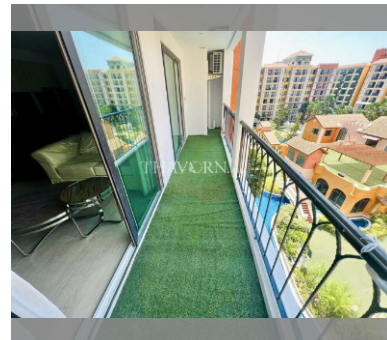

Condo for sale 2 bedroom 63.35 m² in Venetian Condo Resort, Pattaya

฿ 3,540,000

UNIT PARAMETERS:

UID	FS-240078
quota	foreign quota
type	2 bedroom
size	63.35m²
floor	6
view	pool view
transfer fee payer	50/50

PROJECT PARAMETERS:

district	Jomtien
buildings	4
floors	8
built in	2015
maintenance	฿ 30,408/year

FACILITIES:

General information: resort, meters to beach: 500, minutes to beach: 10, open parking.

Swimming pool: swimming pool, kids pool, water slides, waterfall, jacuzzi, pool bar .

Chill zone: chill zone, garden.

Health zone: gym, sauna, hamam.

Other: reception, clubhouse, meeting room, games room, kids playgarden, CCTV, security, room service.