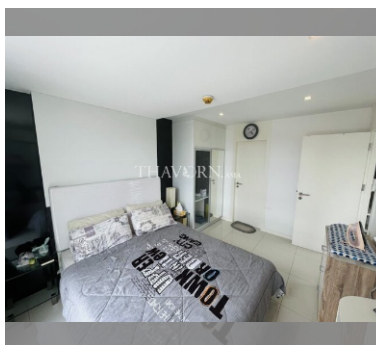

Condo for sale 1 bedroom 39 m² in City Center Residence, Pattaya

For Sale: 1-Bedroom Condo, 39 m² in City Center Residence, Pattaya Discover luxurious living in the heart of Pattaya with this stunning 1-bedroom condo located in the prestigious City Center Residence. This fully furnished flat spans 39 m² and is situated on the 6th floor of an 8-story building, offering a comfortable and stylish living space. The condo features modern furnishings and a well-designed layout, perfect for singles or couples looking for a city life experience. As part of the City Center Residence, residents benefit from a prime location in Central Pattaya, making it an ideal choice for those who enjoy being close to all the conveniences and entertainment options the city has to offer. Priced at 2,650,000, this property is...

฿ 2,650,000

UNIT PARAMETERS:

UID	FS-240077
quota	thai quota
type	1 bedroom
size	39m²
floor	6
view	city view
transfer cost	
transfer fee payer	
additional cost	

PROJECT PARAMETERS:

district	Central Pattaya
buildings	3
floors	8
built in	2017
maintenance	฿ 14,040/year

FACILITIES:

General information: resort, meters to beach: 2000, minutes to beach: 15, underground parking.

Swimming pool: swimming pool, kids pool, waterfall.

Chill zone: garden.

Health zone: gym, sauna.

Other: lobby, CCTV, security.