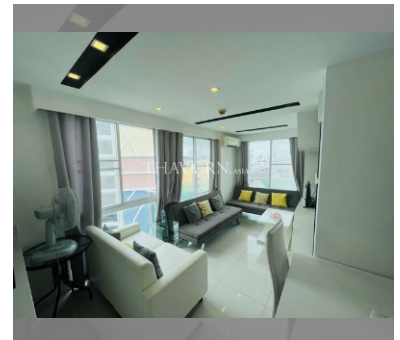

Condo for sale 1 bedroom 39 m² in City Center Residence, Pattaya

฿ 2,650,000

UNIT PARAMETERS:

UID	FS-240077
quota	thai quota
type	1 bedroom
size	39m²
floor	6
view	city view

PROJECT PARAMETERS:

district	Central Pattaya
buildings	3
floors	8
built in	2017
maintenance	฿ 14,040/year

FACILITIES:

General information: resort, meters to beach: 2000, minutes to beach: 15, underground parking.

Swimming pool: swimming pool, kids pool, waterfall.

Chill zone: garden.

Health zone: gym, sauna.

Other: lobby, CCTV, security.