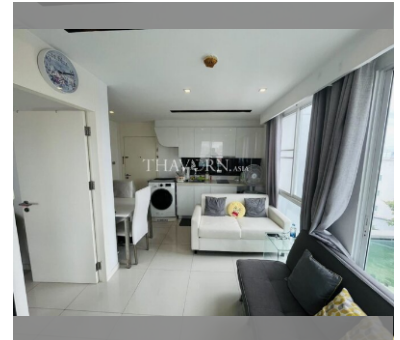

Condo for sale 1 bedroom 39 m² in City Center Residence, Pattaya

฿ 2,650,000

UNIT PARAMETERS:

UID	FS-240077
quota	thai quota
type	1 bedroom
size	39m²
floor	6
view	city view

PROJECT PARAMETERS:

district	Central Pattaya
buildings	3
floors	8
built in	2017
maintenance	฿ 14,040/year

FACILITIES:

General information: resort, meters to beach: 2000, minutes to beach: 15, underground parking.

Swimming pool: swimming pool, kids pool, waterfall.

Chill zone: garden.

Health zone: gym, sauna.

Other: lobby, CCTV, security.