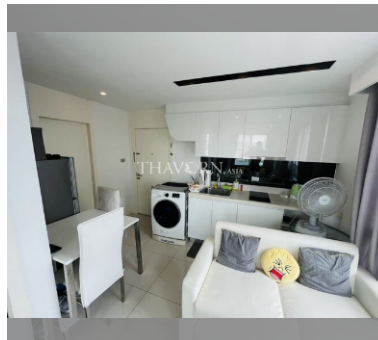

Condo for sale 1 bedroom 39 m² in City Center Residence, Pattaya

฿ 2,650,000

UNIT PARAMETERS:

UID	FS-240077
quota	thai quota
type	1 bedroom
size	39m²
floor	6
view	city view

PROJECT PARAMETERS:

district	Central Pattaya
buildings	3
floors	8
built in	2017
maintenance	฿ 14,040/year

FACILITIES:

General information: resort, meters to beach: 2000, minutes to beach: 15, underground parking.

Swimming pool: swimming pool, kids pool, waterfall.

Chill zone: garden.

Health zone: gym, sauna.

Other: lobby, CCTV, security.