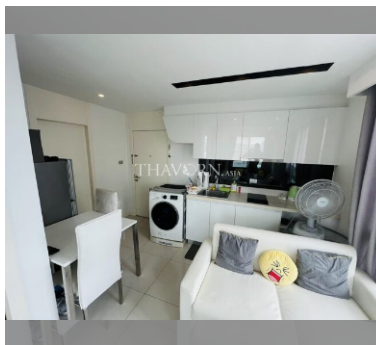

Condo for sale 1 bedroom 39 m² in City Center Residence, Pattaya

For Sale: 1-Bedroom Condo, 39 m² in City Center Residence, Pattaya Discover luxurious living in the heart of Pattaya with this stunning 1-bedroom condo located in the prestigious City Center Residence. This fully furnished flat spans 39 m² and is situated on the 6th floor of an 8-story building, offering a comfortable and stylish living space. The condo features modern furnishings and a well-designed layout, perfect for singles or couples looking for a city life experience. As part of the City Center Residence, residents benefit from a prime location in Central Pattaya, making it an ideal choice for those who enjoy being close to all the conveniences and entertainment options the city has to offer. Priced at 2,650,000, this property is...

฿ 2,650,000

UNIT PARAMETERS:

UID	FS-240077
quota	thai quota
type	1 bedroom
size	39m²
floor	6
view	city view
transfer cost	
transfer fee payer	
additional cost	

PROJECT PARAMETERS:

district	Central Pattaya
buildings	3
floors	8
built in	2017
maintenance	฿ 14,040/year

FACILITIES:

General information: resort, meters to beach: 2000, minutes to beach: 15, underground parking.

Swimming pool: swimming pool, kids pool, waterfall.

Chill zone: garden.

Health zone: gym, sauna.

Other: lobby, CCTV, security.