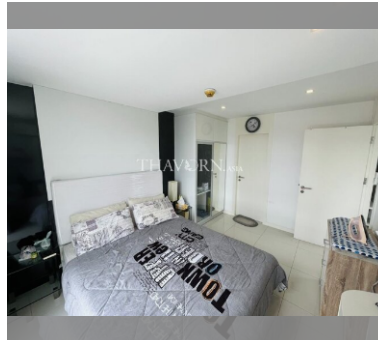

Condo for sale 1 bedroom 39 m² in City Center Residence, Pattaya

฿ 2,650,000

UNIT PARAMETERS:

UID	FS-240077
quota	thai quota
type	1 bedroom
size	39m²
floor	6
view	city view

PROJECT PARAMETERS:

district	Central Pattaya
buildings	3
floors	8
built in	2017
maintenance	฿ 14,040/year

FACILITIES:

General information: resort, meters to beach: 2000, minutes to beach: 15, underground parking.

Swimming pool: swimming pool, kids pool, waterfall.

Chill zone: garden.

Health zone: gym, sauna.

Other: lobby, CCTV, security.