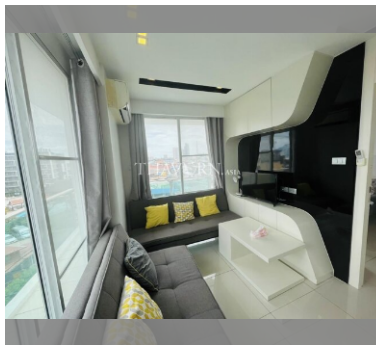

Condo for sale 1 bedroom 39 m² in City Center Residence, Pattaya

For Sale: 1-Bedroom Condo, 39 m² in City Center Residence, Pattaya Discover luxurious living in the heart of Pattaya with this stunning 1-bedroom condo located in the prestigious City Center Residence. This fully furnished flat spans 39 m² and is situated on the 6th floor of an 8-story building, offering a comfortable and stylish living space. The condo features modern furnishings and a well-designed layout, perfect for singles or couples looking for a city life experience. As part of the City Center Residence, residents benefit from a prime location in Central Pattaya, making it an ideal choice for those who enjoy being close to all the conveniences and entertainment options the city has to offer. Priced at 2,650,000, this property is...

฿ 2,650,000

UNIT PARAMETERS:

UID	FS-240077
quota	thai quota
type	1 bedroom
size	39m²
floor	6
view	city view
transfer cost	
transfer fee payer	
additional cost	

PROJECT PARAMETERS:

district	Central Pattaya
buildings	3
floors	8
built in	2017
maintenance	฿ 14,040/year

FACILITIES:

General information: resort, meters to beach: 2000, minutes to beach: 15, underground parking.

Swimming pool: swimming pool, kids pool, waterfall.

Chill zone: garden.

Health zone: gym, sauna.

Other: lobby, CCTV, security.