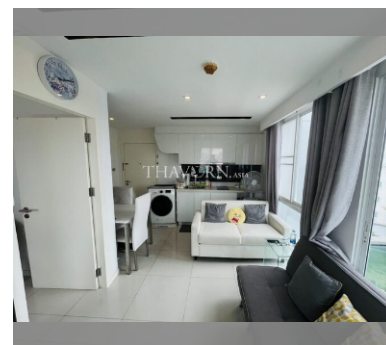

Condo for sale 1 bedroom 39 m² in City Center Residence, Pattaya

For Sale: 1-Bedroom Condo, 39 m² in City Center Residence, Pattaya Discover luxurious living in the heart of Pattaya with this stunning 1-bedroom condo located in the prestigious City Center Residence. This fully furnished flat spans 39 m² and is situated on the 6th floor of an 8-story building, offering a comfortable and stylish living space. The condo features modern furnishings and a well-designed layout, perfect for singles or couples looking for a city life experience. As part of the City Center Residence, residents benefit from a prime location in Central Pattaya, making it an ideal choice for those who enjoy being close to all the conveniences and entertainment options the city has to offer. Priced at 2,650,000, this property is...

฿ 2,650,000

UNIT PARAMETERS:

UID	FS-240077
quota	thai quota
type	1 bedroom
size	39m²
floor	6
view	city view
transfer cost	
transfer fee payer	
additional cost	

PROJECT PARAMETERS:

district	Central Pattaya
buildings	3
floors	8
built in	2017
maintenance	฿ 14,040/year

FACILITIES:

General information: resort, meters to beach: 2000, minutes to beach: 15, underground parking.

Swimming pool: swimming pool, kids pool, waterfall.

Chill zone: garden.

Health zone: gym, sauna.

Other: lobby, CCTV, security.