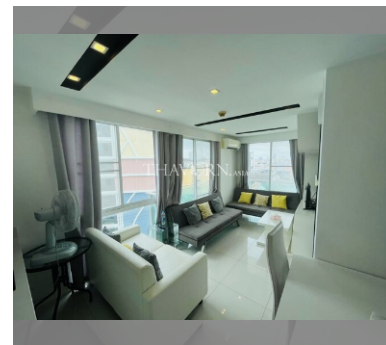

Condo for sale 1 bedroom 39 m² in City Center Residence, Pattaya

For Sale: 1-Bedroom Condo, 39 m² in City Center Residence, Pattaya Discover luxurious living in the heart of Pattaya with this stunning 1-bedroom condo located in the prestigious City Center Residence. This fully furnished flat spans 39 m² and is situated on the 6th floor of an 8-story building, offering a comfortable and stylish living space. The condo features modern furnishings and a well-designed layout, perfect for singles or couples looking for a city life experience. As part of the City Center Residence, residents benefit from a prime location in Central Pattaya, making it an ideal choice for those who enjoy being close to all the conveniences and entertainment options the city has to offer. Priced at 2,650,000, this property is...

฿ 2,650,000

UNIT PARAMETERS:

UID	FS-240077
quota	thai quota
type	1 bedroom
size	39m²
floor	6
view	city view
transfer cost	
transfer fee payer	
additional cost	

PROJECT PARAMETERS:

district	Central Pattaya
buildings	3
floors	8
built in	2017
maintenance	฿ 14,040/year

FACILITIES:

General information: resort, meters to beach: 2000, minutes to beach: 15, underground parking.

Swimming pool: swimming pool, kids pool, waterfall.

Chill zone: garden.

Health zone: gym, sauna.

Other: lobby, CCTV, security.