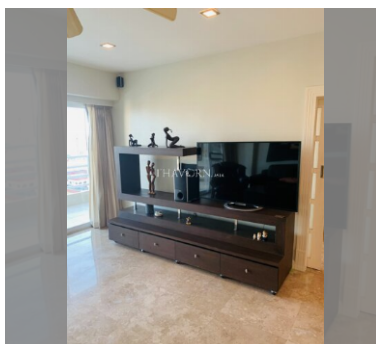

Condo for sale 2 bedroom 137 m² in View Talay 5, Pattaya

For Sale: 2 Bedroom Condo, 137 sqm in View Talay 5, Pattaya Experience luxury living in the heart of Pattaya with this stunning 2 bedroom condo located in the prestigious View Talay 5 complex. Spanning a spacious 137 sqm, this property is situated on the 15th floor of a 22-story building, offering breathtaking views and a serene living environment. This condo is fully furnished with tasteful decor and high-quality fittings, ready for you to move in and start enjoying your new home. The layout includes two well-appointed bedrooms, a modern kitchen, and a comfortable living area, perfect for relaxation and entertaining guests. Located in the vibrant Tapphraya district of Pattaya, View Talay 5 is conveniently close to a host of amenities, i...

฿ 12,290,000

UNIT PARAMETERS:

UID	FS-240076
quota	foreign quota
type	2 bedroom
size	137m²
floor	15
view	sea view
transfer cost	
transfer fee payer	50/50
additional cost	

PROJECT PARAMETERS:

district	Thappraya
buildings	2
floors	22
built in	2007
maintenance	฿ 32,880/year

FACILITIES:

General information: highrise, meters to beach: 150, minutes to beach: 3, open parking, covered parking.

Swimming pool: swimming pool.

Other: reception, CCTV, security, minimart, laundry, room service.