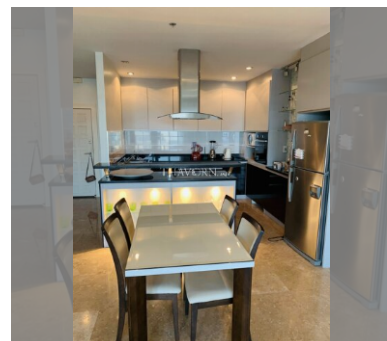

Condo for sale 2 bedroom 137 m² in View Talay 5, Pattaya

฿ 12,290,000

UNIT PARAMETERS:

UID	FS-240076
quota	foreign quota
type	2 bedroom
size	137m²
floor	15
view	sea view
quality	not chosen
transfer fee payer	50/50

PROJECT PARAMETERS:

district	Thappraya
buildings	2
floors	22
built in	2007
maintenance	฿ 32,880/year

FACILITIES:

General information: highrise, meters to beach: 150, minutes to beach: 3, open parking, covered parking.

Swimming pool: swimming pool.

Other: reception, CCTV, security, minimart, laundry, room service.