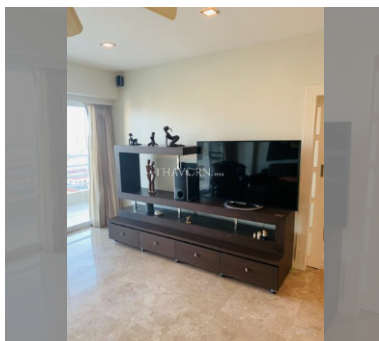

Condo for sale 2 bedroom 137 m² in View Talay 5, Pattaya

฿ 12,290,000

UNIT PARAMETERS:

UID	FS-240076
quota	foreign quota
type	2 bedroom
size	137m²
floor	15
view	sea view
quality	not chosen
transfer fee payer	50/50

PROJECT PARAMETERS:

district	Thappraya
buildings	2
floors	22
built in	2007
maintenance	฿ 32,880/year

FACILITIES:

General information: highrise, meters to beach: 150, minutes to beach: 3, open parking, covered parking.

Swimming pool: swimming pool.

Other: reception, CCTV, security, minimart, laundry, room service.