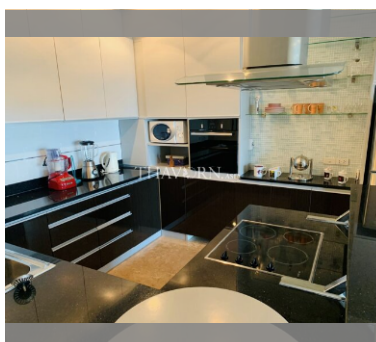

Condo for sale 2 bedroom 137 m² in View Talay 5, Pattaya

฿ 12,290,000

UNIT PARAMETERS:

UID	FS-240076
quota	foreign quota
type	2 bedroom
size	137m²
floor	15
view	sea view
transfer fee payer	50/50

PROJECT PARAMETERS:

district	Thappraya
buildings	2
floors	22
built in	2007
maintenance	฿ 32,880/year

FACILITIES:

General information: highrise, meters to beach: 150, minutes to beach: 3, open parking, covered parking.

Swimming pool: swimming pool.

Other: reception, CCTV, security, minimart, laundry, room service.