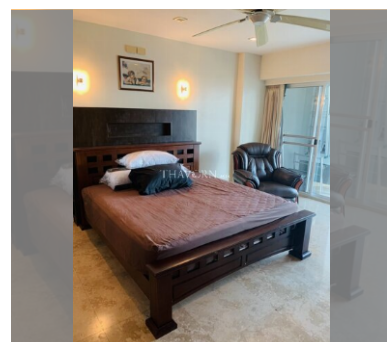

Condo for sale 2 bedroom 137 m² in View Talay 5, Pattaya

฿ 12,290,000

UNIT PARAMETERS:

UID	FS-240076
quota	foreign quota
type	2 bedroom
size	137m²
floor	15
view	sea view
quality	not chosen
transfer fee payer	50/50

PROJECT PARAMETERS:

district	Thappraya
buildings	2
floors	22
built in	2007
maintenance	฿ 32,880/year

FACILITIES:

General information: highrise, meters to beach: 150, minutes to beach: 3, open parking, covered parking.

Swimming pool: swimming pool.

Other: reception, CCTV, security, minimart, laundry, room service.