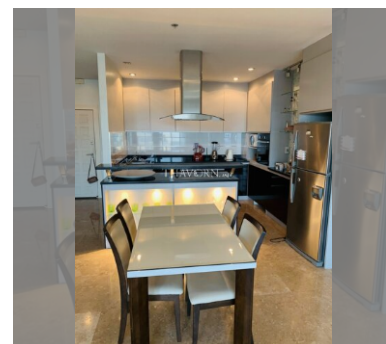

Condo for sale 2 bedroom 137 m² in View Talay 5, Pattaya

For Sale: 2 Bedroom Condo, 137 sqm in View Talay 5, Pattaya Experience luxury living in the heart of Pattaya with this stunning 2 bedroom condo located in the prestigious View Talay 5 complex. Spanning a spacious 137 sqm, this property is situated on the 15th floor of a 22-story building, offering breathtaking views and a serene living environment. This condo is fully furnished with tasteful decor and high-quality fittings, ready for you to move in and start enjoying your new home. The layout includes two well-appointed bedrooms, a modern kitchen, and a comfortable living area, perfect for relaxation and entertaining guests. Located in the vibrant Tapphraya district of Pattaya, View Talay 5 is conveniently close to a host of amenities, i...

฿ 12,290,000

UNIT PARAMETERS:

UID	FS-240076
quota	foreign quota
type	2 bedroom
size	137m²
floor	15
view	sea view
transfer cost	
transfer fee payer	50/50
additional cost	

PROJECT PARAMETERS:

district	Thappraya
buildings	2
floors	22
built in	2007
maintenance	฿ 32,880/year

FACILITIES:

General information: highrise, meters to beach: 150, minutes to beach: 3, open parking, covered parking.

Swimming pool: swimming pool.

Other: reception, CCTV, security, minimart, laundry, room service.