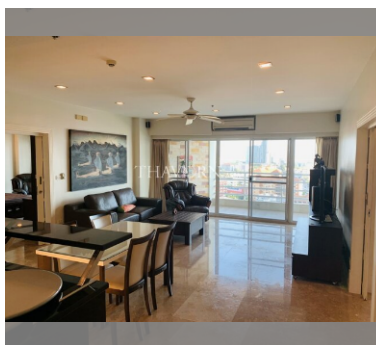

Condo for sale 2 bedroom 137 m² in View Talay 5, Pattaya

For Sale: 2 Bedroom Condo, 137 sqm in View Talay 5, Pattaya Experience luxury living in the heart of Pattaya with this stunning 2 bedroom condo located in the prestigious View Talay 5 complex. Spanning a spacious 137 sqm, this property is situated on the 15th floor of a 22-story building, offering breathtaking views and a serene living environment. This condo is fully furnished with tasteful decor and high-quality fittings, ready for you to move in and start enjoying your new home. The layout includes two well-appointed bedrooms, a modern kitchen, and a comfortable living area, perfect for relaxation and entertaining guests. Located in the vibrant Tapphraya district of Pattaya, View Talay 5 is conveniently close to a host of amenities, i...

฿ 12,290,000

UNIT PARAMETERS:

UID	FS-240076
quota	foreign quota
type	2 bedroom
size	137m²
floor	15
view	sea view
transfer cost	
transfer fee payer	50/50
additional cost	

PROJECT PARAMETERS:

district	Thappraya
buildings	2
floors	22
built in	2007
maintenance	฿ 32,880/year

FACILITIES:

General information: highrise, meters to beach: 150, minutes to beach: 3, open parking, covered parking.

Swimming pool: swimming pool.

Other: reception, CCTV, security, minimart, laundry, room service.