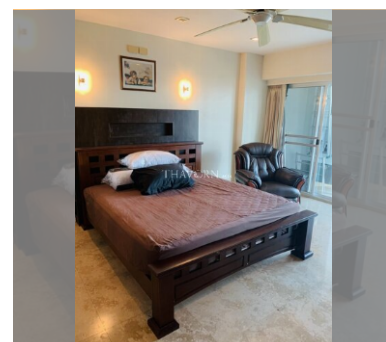

Condo for sale 2 bedroom 137 m² in View Talay 5, Pattaya

฿ 12,290,000

UNIT PARAMETERS:

UID	FS-240076
quota	foreign quota
type	2 bedroom
size	137m²
floor	15
view	sea view
transfer fee payer	50/50

PROJECT PARAMETERS:

district	Thappraya
buildings	2
floors	22
built in	2007
maintenance	฿ 32,880/year

FACILITIES:

General information: highrise, meters to beach: 150, minutes to beach: 3, open parking, covered parking.

Swimming pool: swimming pool.

Other: reception, CCTV, security, minimart, laundry, room service.