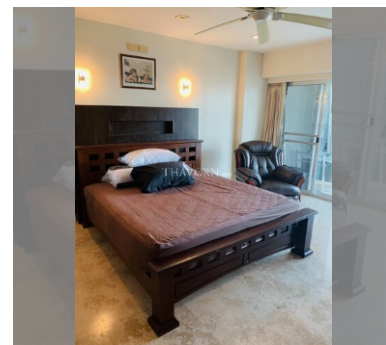

Condo for sale 2 bedroom 137 m² in View Talay 5, Pattaya

For Sale: 2 Bedroom Condo, 137 sqm in View Talay 5, Pattaya Experience luxury living in the heart of Pattaya with this stunning 2 bedroom condo located in the prestigious View Talay 5 complex. Spanning a spacious 137 sqm, this property is situated on the 15th floor of a 22-story building, offering breathtaking views and a serene living environment. This condo is fully furnished with tasteful decor and high-quality fittings, ready for you to move in and start enjoying your new home. The layout includes two well-appointed bedrooms, a modern kitchen, and a comfortable living area, perfect for relaxation and entertaining guests. Located in the vibrant Tapphraya district of Pattaya, View Talay 5 is conveniently close to a host of amenities, i...

฿ 12,290,000

UNIT PARAMETERS:

UID	FS-240076
quota	foreign quota
type	2 bedroom
size	137m²
floor	15
view	sea view
transfer cost	
transfer fee payer	50/50
additional cost	

PROJECT PARAMETERS:

district	Thappraya
buildings	2
floors	22
built in	2007
maintenance	฿ 32,880/year

FACILITIES:

General information: highrise, meters to beach: 150, minutes to beach: 3, open parking, covered parking.

Swimming pool: swimming pool.

Other: reception, CCTV, security, minimart, laundry, room service.