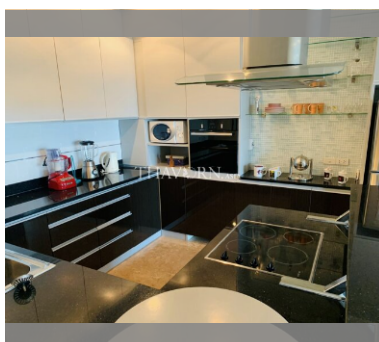

Condo for sale 2 bedroom 137 m² in View Talay 5, Pattaya

฿ 12,290,000

UNIT PARAMETERS:

UID	FS-240076
quota	foreign quota
type	2 bedroom
size	137m²
floor	15
view	sea view
quality	not chosen
transfer fee payer	50/50

PROJECT PARAMETERS:

district	Thappraya
buildings	2
floors	22
built in	2007
maintenance	฿ 32,880/year

FACILITIES:

General information: highrise, meters to beach: 150, minutes to beach: 3, open parking, covered parking.

Swimming pool: swimming pool.

Other: reception, CCTV, security, minimart, laundry, room service.