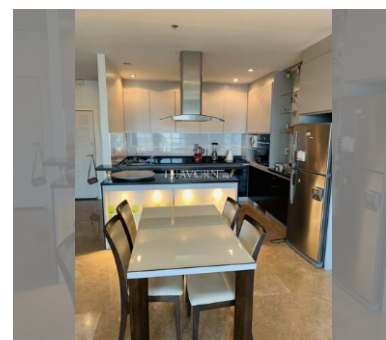

Condo for sale 2 bedroom 137 m² in View Talay 5, Pattaya

฿ 12,290,000

UNIT PARAMETERS:

UID	FS-240076
quota	foreign quota
type	2 bedroom
size	137m²
floor	15
view	sea view
transfer fee payer	50/50

PROJECT PARAMETERS:

district	Thappraya
buildings	2
floors	22
built in	2007
maintenance	฿ 32,880/year

FACILITIES:

General information: highrise, meters to beach: 150, minutes to beach: 3, open parking, covered parking.

Swimming pool: swimming pool.

Other: reception, CCTV, security, minimart, laundry, room service.