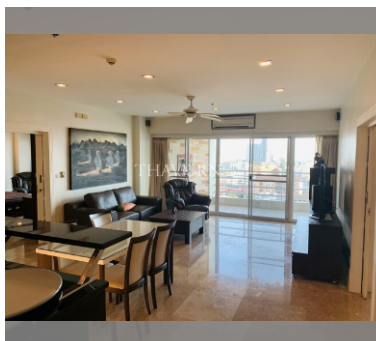

Condo for sale 2 bedroom 137 m² in View Talay 5, Pattaya

฿ 12,290,000

UNIT PARAMETERS:

UID	FS-240076
quota	foreign quota
type	2 bedroom
size	137m²
floor	15
view	sea view
transfer fee payer	50/50

PROJECT PARAMETERS:

district	Thappraya
buildings	2
floors	22
built in	2007
maintenance	฿ 32,880/year

FACILITIES:

General information: highrise, meters to beach: 150, minutes to beach: 3, open parking, covered parking.

Swimming pool: swimming pool.

Other: reception, CCTV, security, minimart, laundry, room service.