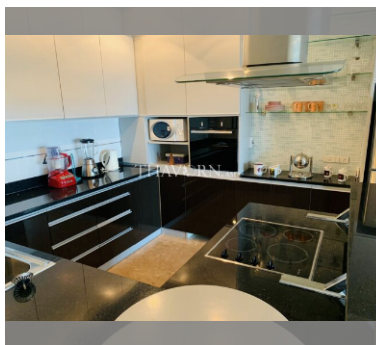

Condo for sale 2 bedroom 137 m² in View Talay 5, Pattaya

For Sale: 2 Bedroom Condo, 137 sqm in View Talay 5, Pattaya Experience luxury living in the heart of Pattaya with this stunning 2 bedroom condo located in the prestigious View Talay 5 complex. Spanning a spacious 137 sqm, this property is situated on the 15th floor of a 22-story building, offering breathtaking views and a serene living environment. This condo is fully furnished with tasteful decor and high-quality fittings, ready for you to move in and start enjoying your new home. The layout includes two well-appointed bedrooms, a modern kitchen, and a comfortable living area, perfect for relaxation and entertaining guests. Located in the vibrant Tapphraya district of Pattaya, View Talay 5 is conveniently close to a host of amenities, i...

฿ 12,290,000

UNIT PARAMETERS:

UID	FS-240076
quota	foreign quota
type	2 bedroom
size	137m²
floor	15
view	sea view
transfer cost	
transfer fee payer	50/50
additional cost	

PROJECT PARAMETERS:

district	Thappraya
buildings	2
floors	22
built in	2007
maintenance	฿ 32,880/year

FACILITIES:

General information: highrise, meters to beach: 150, minutes to beach: 3, open parking, covered parking.

Swimming pool: swimming pool.

Other: reception, CCTV, security, minimart, laundry, room service.