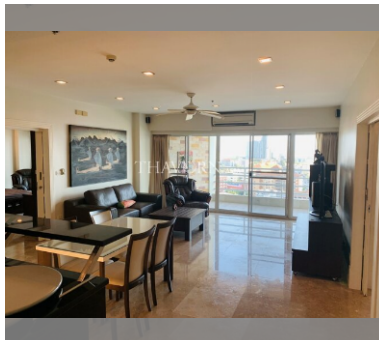

Condo for sale 2 bedroom 137 m² in View Talay 5, Pattaya

฿ 12,290,000

UNIT PARAMETERS:

UID	FS-240076
quota	foreign quota
type	2 bedroom
size	137m²
floor	15
view	sea view
quality	not chosen
transfer fee payer	50/50

PROJECT PARAMETERS:

district	Thappraya
buildings	2
floors	22
built in	2007
maintenance	฿ 32,880/year

FACILITIES:

General information: highrise, meters to beach: 150, minutes to beach: 3, open parking, covered parking.

Swimming pool: swimming pool.

Other: reception, CCTV, security, minimart, laundry, room service.