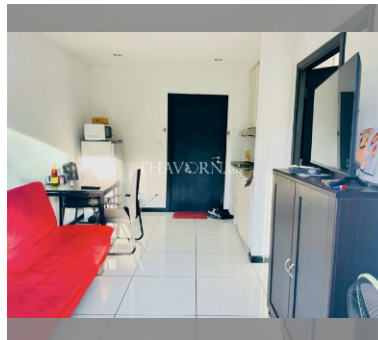

Condo for sale 1 bedroom 34 m² in Siam Oriental Garden 2, Pattaya

฿ 1,780,000

UNIT PARAMETERS:

UID	FS-240070
quota	foreign quota
type	1 bedroom
size	34m²
floor	2
view	garden view
transfer fee payer	50/50

PROJECT PARAMETERS:

district	Pratumnak
buildings	1
floors	8
built in	2014
maintenance	฿ 14,280/year

FACILITIES:

General information: boutique, pets are allowed, covered parking.

Swimming pool: swimming pool.

Other: CCTV, security, minimart, laundry.