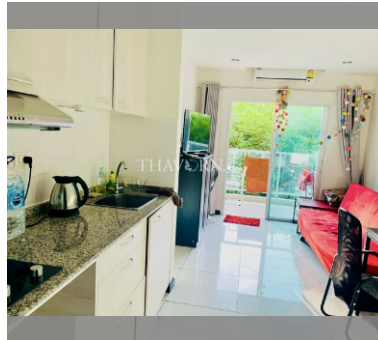

Condo for sale 1 bedroom 34 m² in Siam Oriental Garden 2, Pattaya

฿ 1,780,000

UNIT PARAMETERS:

UID	FS-240070
quota	foreign quota
type	1 bedroom
size	34m²
floor	2
view	garden view
transfer fee payer	50/50

PROJECT PARAMETERS:

district	Pratumnak
buildings	1
floors	8
built in	2014
maintenance	฿ 14,280/year

FACILITIES:

General information: boutique, pets are allowed, covered parking.

Swimming pool: swimming pool.

Other: CCTV, security, minimart, laundry.