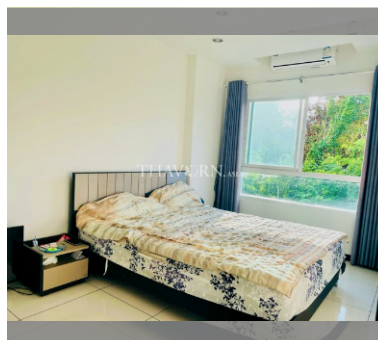

Condo for sale 1 bedroom 34 m² in Siam Oriental Garden 2, Pattaya

฿ 1,780,000

UNIT PARAMETERS:

UID	FS-240070
quota	foreign quota
type	1 bedroom
size	34m²
floor	2
view	garden view
transfer fee payer	50/50

PROJECT PARAMETERS:

district	Pratumnak
buildings	1
floors	8
built in	2014
maintenance	฿ 14,280/year

FACILITIES:

General information: boutique, pets are allowed, covered parking.

Swimming pool: swimming pool.

Other: CCTV, security, minimart, laundry.