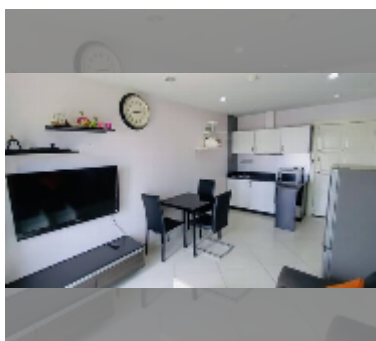

Condo for sale 1 bedroom 35 m² in Park Lane Jomtien Resort, Pattaya

฿ 1,530,000

UNIT PARAMETERS:

UID	FS-240068
quota	foreign quota
type	1 bedroom
size	35m²
floor	7
view	city view

PROJECT PARAMETERS:

district	Jomtien
buildings	4
floors	8
built in	2010

FACILITIES:

General information: resort, meters to beach: 500, minutes to beach: 10, open parking.

Swimming pool: swimming pool, kids pool, jacuzzi.

Chill zone: chill zone, garden.

Health zone: gym.

Other: CCTV, security, minimart.