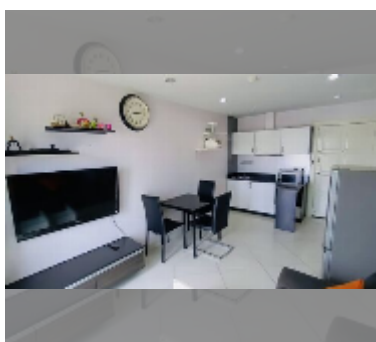

Condo for sale 1 bedroom 35 m² in Park Lane Jomtien Resort, Pattaya

฿ 1,530,000

UNIT PARAMETERS:

UID	FS-240068
quota	foreign quota
type	1 bedroom
size	35m²
floor	7
view	city view

PROJECT PARAMETERS:

district	Jomtien
buildings	4
floors	8
built in	2010

FACILITIES:

General information: resort, meters to beach: 500, minutes to beach: 10, open parking.

Swimming pool: swimming pool, kids pool, jacuzzi.

Chill zone: chill zone, garden.

Health zone: gym.

Other: CCTV, security, minimart.