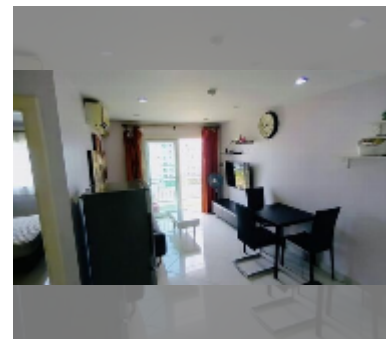

Condo for sale 1 bedroom 35 m² in Park Lane Jomtien Resort, Pattaya

฿ 1,530,000

UNIT PARAMETERS:

UID	FS-240068
quota	foreign quota
type	1 bedroom
size	35m²
floor	7
view	city view

PROJECT PARAMETERS:

district	Jomtien
buildings	4
floors	8
built in	2010

FACILITIES:

General information: resort, meters to beach: 500, minutes to beach: 10, open parking.

Swimming pool: swimming pool, kids pool, jacuzzi.

Chill zone: chill zone, garden.

Health zone: gym.

Other: CCTV, security, minimart.