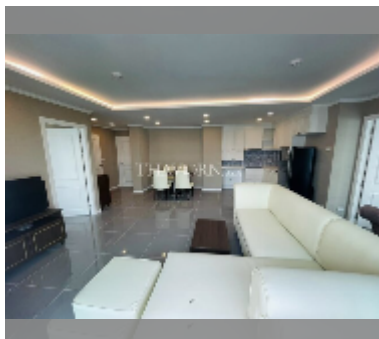

Condo for sale 2 bedroom 70 m² in The Orient Resort and Spa, Pattaya

฿ 5,320,000

UNIT PARAMETERS:

UID	FS-240067
quota	foreign quota
type	2 bedroom
size	70m²
floor	6
view	pool view

PROJECT PARAMETERS:

district	Jomtien
buildings	3
floors	8
built in	2018

FACILITIES:

General information: resort, meters to beach: 500, minutes to beach: 10, open parking.

Swimming pool: swimming pool, kids pool, water slides, jacuzzi, pool bar .

Chill zone: chill zone, garden.

Health zone: gym, sauna.

Other: reception, lobby, meeting room, CCTV, security, room service.