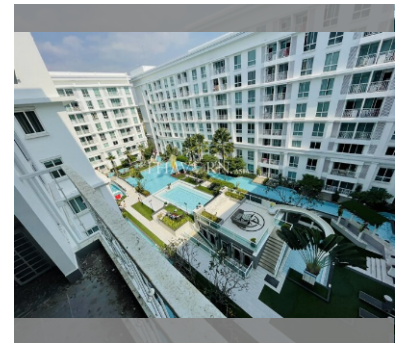

Condo for sale 2 bedroom 70 m² in The Orient Resort and Spa, Pattaya

For Sale: 2 Bedroom Condo, 70 m² in The Orient Resort and Spa, Pattaya Description: Discover the perfect blend of luxury and comfort in the heart of Jomtien, Pattaya with this exquisite 2 bedroom condo located in the prestigious The Orient Resort and Spa. Spanning 70 m², this flat is situated on the 6th floor of an 8-story building, offering a serene living space that is fully furnished to meet all your needs. The condo features a modern design with high-quality furnishings, providing a ready-to-move-in experience. As part of The Orient Resort and Spa, residents benefit from the tranquility of Jomtien while still being close to all the vibrant activities Pattaya has to offer. This property is available under a foreign quota, making it a...

฿ 5,320,000

UNIT PARAMETERS:

UID	FS-240067
quota	foreign quota
type	2 bedroom
size	70m²
floor	6
view	pool view
transfer cost	
transfer fee payer	50/50
additional cost	

PROJECT PARAMETERS:

district	Jomtien
buildings	3
floors	8
built in	2018

FACILITIES:

General information: resort, meters to beach: 500, minutes to beach: 10, open parking.

Swimming pool: swimming pool, kids pool, water slides, jacuzzi, pool bar .

Chill zone: chill zone, garden.

Health zone: gym, sauna.

Other: reception, lobby, meeting room, CCTV, security, room service.