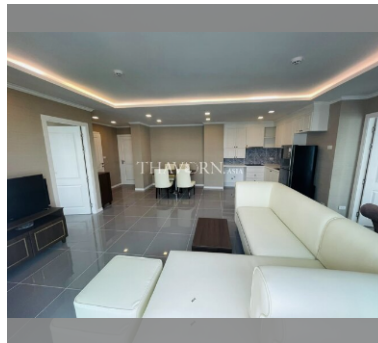

Condo for sale 2 bedroom 70 m² in The Orient Resort and Spa, Pattaya

For Sale: 2 Bedroom Condo, 70 m² in The Orient Resort and Spa, Pattaya Description: Discover the perfect blend of luxury and comfort in the heart of Jomtien, Pattaya with this exquisite 2 bedroom condo located in the prestigious The Orient Resort and Spa. Spanning 70 m², this flat is situated on the 6th floor of an 8-story building, offering a serene living space that is fully furnished to meet all your needs. The condo features a modern design with high-quality furnishings, providing a ready-to-move-in experience. As part of The Orient Resort and Spa, residents benefit from the tranquility of Jomtien while still being close to all the vibrant activities Pattaya has to offer. This property is available under a foreign quota, making it a...

Health zone: gym, sauna.

Other: reception, lobby, meeting room, CCTV, security, room service.

details