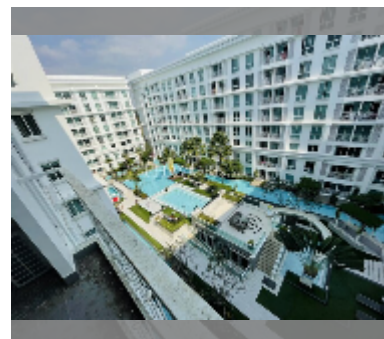

Condo for sale 2 bedroom 70 m² in The Orient Resort and Spa, Pattaya

฿ 5,320,000

UNIT PARAMETERS:

UID	FS-240067
quota	foreign quota
type	2 bedroom
size	70m²
floor	6
view	pool view

PROJECT PARAMETERS:

district	Jomtien
buildings	3
floors	8
built in	2018

FACILITIES:

General information: resort, meters to beach: 500, minutes to beach: 10, open parking.

Swimming pool: swimming pool, kids pool, water slides, jacuzzi, pool bar .

Chill zone: chill zone, garden.

Health zone: gym, sauna.

Other: reception, lobby, meeting room, CCTV, security, room service.