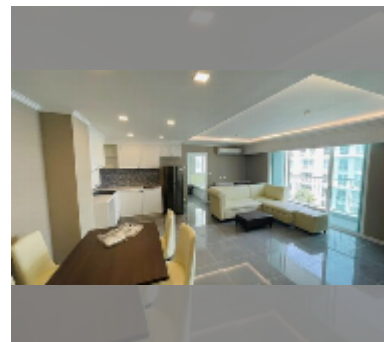

Condo for sale 2 bedroom 70 m² in The Orient Resort and Spa, Pattaya

฿ 5,320,000

UNIT PARAMETERS:

UID	FS-240067
quota	foreign quota
type	2 bedroom
size	70m ²
floor	6
view	pool view

PROJECT PARAMETERS:

district	Jomtien
buildings	3
floors	8
built in	2018

Health zone: gym, sauna.

Other: reception, lobby, meeting room, CCTV, security, room service.

details