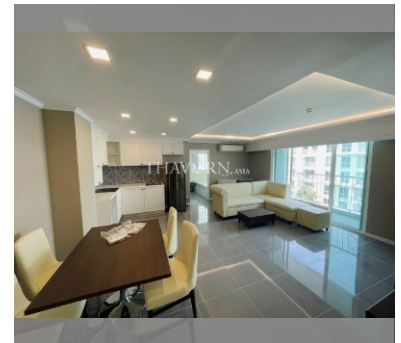

Condo for sale 2 bedroom 70 m² in The Orient Resort and Spa, Pattaya

For Sale: 2 Bedroom Condo, 70 m² in The Orient Resort and Spa, Pattaya Description: Discover the perfect blend of luxury and comfort in the heart of Jomtien, Pattaya with this exquisite 2 bedroom condo located in the prestigious The Orient Resort and Spa. Spanning 70 m², this flat is situated on the 6th floor of an 8-story building, offering a serene living space that is fully furnished to meet all your needs. The condo features a modern design with high-quality furnishings, providing a ready-to-move-in experience. As part of The Orient Resort and Spa, residents benefit from the tranquility of Jomtien while still being close to all the vibrant activities Pattaya has to offer. This property is available under a foreign quota, making it a...

฿ 5,320,000

UNIT PARAMETERS:

UID	FS-240067
quota	foreign quota
type	2 bedroom
size	70m ²
floor	6
view	pool view
transfer cost	
transfer fee payer	50/50
additional cost	

PROJECT PARAMETERS:

district	Jomtien
buildings	3
floors	8
built in	2018

Health zone: gym, sauna.

Other: reception, lobby, meeting room, CCTV, security, room service.

details