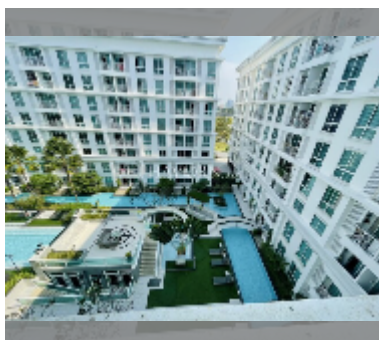

Condo for sale 2 bedroom 70 m² in The Orient Resort and Spa, Pattaya

฿ 5,320,000

UNIT PARAMETERS:

UID	FS-240067
quota	foreign quota
type	2 bedroom
size	70m²
floor	6
view	pool view

PROJECT PARAMETERS:

district	Jomtien
buildings	3
floors	8
built in	2018

FACILITIES:

General information: resort, meters to beach: 500, minutes to beach: 10, open parking.

Swimming pool: swimming pool, kids pool, water slides, jacuzzi, pool bar .

Chill zone: chill zone, garden.

Health zone: gym, sauna.

Other: reception, lobby, meeting room, CCTV, security, room service.