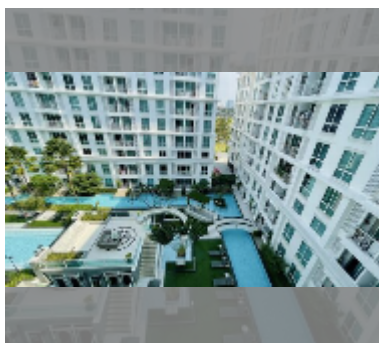

Condo for sale 2 bedroom 70 m² in The Orient Resort and Spa, Pattaya

฿ 5,320,000

UNIT PARAMETERS:

UID	FS-240067
quota	foreign quota
type	2 bedroom
size	70m²
floor	6
view	pool view

PROJECT PARAMETERS:

district	Jomtien
buildings	3
floors	8
built in	2018

FACILITIES:

General information: resort, meters to beach: 500, minutes to beach: 10, open parking.

Swimming pool: swimming pool, kids pool, water slides, jacuzzi, pool bar .

Chill zone: chill zone, garden.

Health zone: gym, sauna.

Other: reception, lobby, meeting room, CCTV, security, room service.