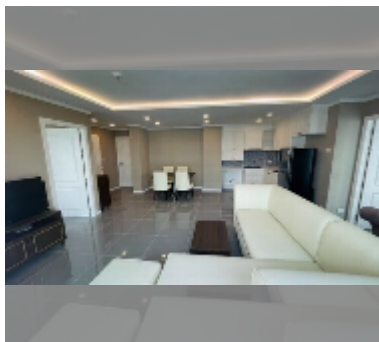

Condo for sale 2 bedroom 70 m² in The Orient Resort and Spa, Pattaya

฿ 5,320,000

UNIT PARAMETERS:

UID	FS-240067
quota	foreign quota
type	2 bedroom
size	70m ²
floor	6
view	pool view

PROJECT PARAMETERS:

district	Jomtien
buildings	3
floors	8
built in	2018

Health zone: gym, sauna.

Other: reception, lobby, meeting room, CCTV, security, room service.

details