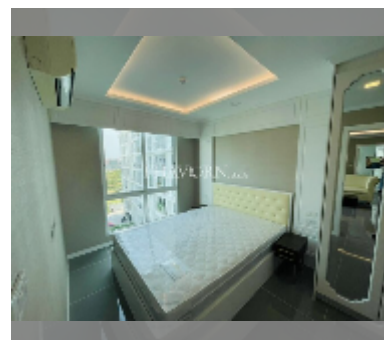

Condo for sale 2 bedroom 70 m² in The Orient Resort and Spa, Pattaya

฿ 5,320,000

UNIT PARAMETERS:

UID	FS-240067
quota	foreign quota
type	2 bedroom
size	70m²
floor	6
view	pool view

PROJECT PARAMETERS:

district	Jomtien
buildings	3
floors	8
built in	2018

FACILITIES:

General information: resort, meters to beach: 500, minutes to beach: 10, open parking.

Swimming pool: swimming pool, kids pool, water slides, jacuzzi, pool bar .

Chill zone: chill zone, garden.

Health zone: gym, sauna.

Other: reception, lobby, meeting room, CCTV, security, room service.