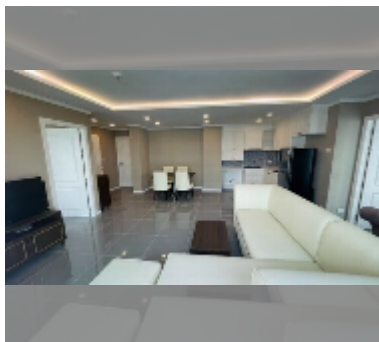

Condo for sale 2 bedroom 70 m² in The Orient Resort and Spa, Pattaya

฿ 5,320,000

UNIT PARAMETERS:

UID	FS-240067
quota	foreign quota
type	2 bedroom
size	70m ²
floor	6
view	pool view

PROJECT PARAMETERS:

district	Jomtien
buildings	3
floors	8
built in	2018

Health zone: gym, sauna.

Other: reception, lobby, meeting room, CCTV, security, room service.

[details](#)