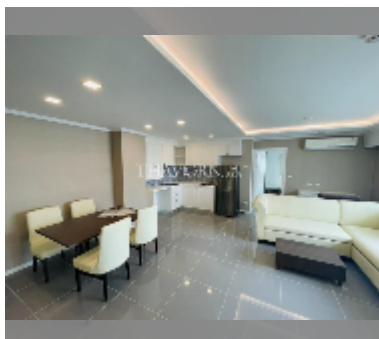

Condo for sale 2 bedroom 70 m² in The Orient Resort and Spa, Pattaya

฿ 5,320,000

UNIT PARAMETERS:

UID	FS-240067
quota	foreign quota
type	2 bedroom
size	70m²
floor	6
view	pool view

PROJECT PARAMETERS:

district	Jomtien
buildings	3
floors	8
built in	2018

FACILITIES:

General information: resort, meters to beach: 500, minutes to beach: 10, open parking.

Swimming pool: swimming pool, kids pool, water slides, jacuzzi, pool bar .

Chill zone: chill zone, garden.

Health zone: gym, sauna.

Other: reception, lobby, meeting room, CCTV, security, room service.