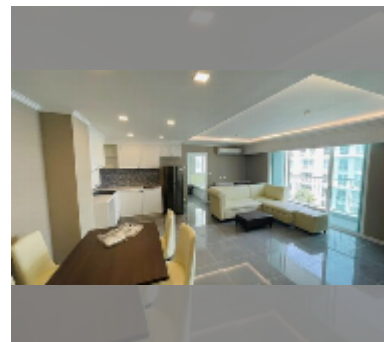

Condo for sale 2 bedroom 70 m² in The Orient Resort and Spa, Pattaya

฿ 5,320,000

UNIT PARAMETERS:

UID	FS-240067
quota	foreign quota
type	2 bedroom
size	70m ²
floor	6
view	pool view

PROJECT PARAMETERS:

district	Jomtien
buildings	3
floors	8
built in	2018

Health zone: gym, sauna.

Other: reception, lobby, meeting room, CCTV, security, room service.

[details](#)