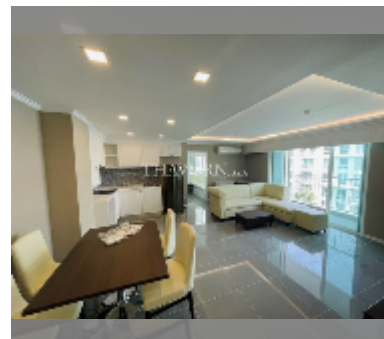

Condo for sale 2 bedroom 70 m² in The Orient Resort and Spa, Pattaya

฿ 5,320,000

UNIT PARAMETERS:

UID	FS-240067
quota	foreign quota
type	2 bedroom
size	70m²
floor	6
view	pool view

PROJECT PARAMETERS:

district	Jomtien
buildings	3
floors	8
built in	2018

FACILITIES:

General information: resort, meters to beach: 500, minutes to beach: 10, open parking.

Swimming pool: swimming pool, kids pool, water slides, jacuzzi, pool bar .

Chill zone: chill zone, garden.

Health zone: gym, sauna.

Other: reception, lobby, meeting room, CCTV, security, room service.