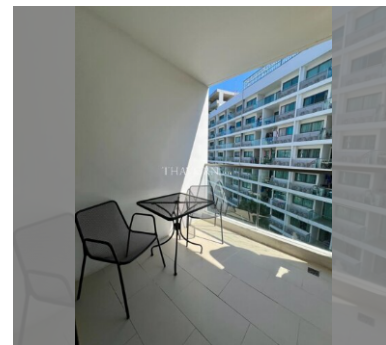

Condo for sale 1 bedroom 44 m² in Laguna Beach Resort, Pattaya

For Sale: 1 Bedroom Condo, 44 m² in Laguna Beach Resort, Pattaya Description: Discover your dream living space with this stunning 1 bedroom condo, ideally situated in the prestigious Laguna Beach Resort in Jomtien, Pattaya. This flat spans a comfortable 44 m² and is located on the 5th floor of an 8-story building, offering a perfect blend of comfort and style. The condo comes fully furnished, allowing you to move in with ease and enjoy the beautifully designed interiors without the hassle of furnishing the space yourself. Each piece of furniture has been thoughtfully chosen to enhance the living experience and aesthetic appeal of the condo. Priced at 2,100,000, this property represents an excellent opportunity for both investment and pe...

฿ 2,100,000

UNIT PARAMETERS:

UID	FS-240065
quota	foreign quota
type	1 bedroom
size	44m²
floor	5
view	pool view
transfer cost	
transfer fee payer	50/50
additional cost	

PROJECT PARAMETERS:

district	Jomtien
buildings	3
floors	8
built in	2015
maintenance	฿ 18,480/year

FACILITIES:

General information: resort, meters to beach: 500, underground parking.

Swimming pool: swimming pool, kids pool, water slides, waterfall, jacuzzi, sunbathing area, artificial beach.

Chill zone: chill zone, garden.

Health zone: gym.

Other: reception, clubhouse, kids playgarden, security, minimart, laundry.