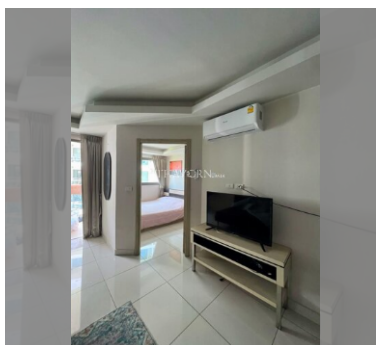

Condo for sale 1 bedroom 44 m² in Laguna Beach Resort, Pattaya

For Sale: 1 Bedroom Condo, 44 m² in Laguna Beach Resort, Pattaya Description: Discover your dream living space with this stunning 1 bedroom condo, ideally situated in the prestigious Laguna Beach Resort in Jomtien, Pattaya. This flat spans a comfortable 44 m² and is located on the 5th floor of an 8-story building, offering a perfect blend of comfort and style. The condo comes fully furnished, allowing you to move in with ease and enjoy the beautifully designed interiors without the hassle of furnishing the space yourself. Each piece of furniture has been thoughtfully chosen to enhance the living experience and aesthetic appeal of the condo. Priced at 2,100,000, this property represents an excellent opportunity for both investment and pe...

฿ 2,100,000

UNIT PARAMETERS:

UID	FS-240065
quota	foreign quota
type	1 bedroom
size	44m²
floor	5
view	pool view
transfer cost	
transfer fee payer	50/50
additional cost	

PROJECT PARAMETERS:

district	Jomtien
buildings	3
floors	8
built in	2015
maintenance	฿ 18,480/year

FACILITIES:

General information: resort, meters to beach: 500, underground parking.

Swimming pool: swimming pool, kids pool, water slides, waterfall, jacuzzi, sunbathing area, artificial beach.

Chill zone: chill zone, garden.

Health zone: gym.

Other: reception, clubhouse, kids playgarden, security, minimart, laundry.