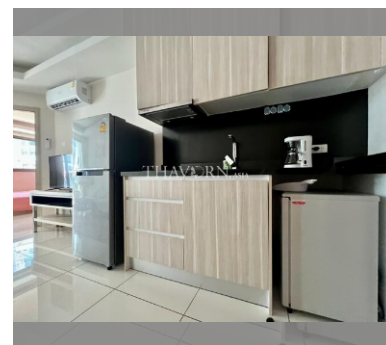

Condo for sale 1 bedroom 44 m² in Laguna Beach Resort, Pattaya

For Sale: 1 Bedroom Condo, 44 m² in Laguna Beach Resort, Pattaya Description: Discover your dream living space with this stunning 1 bedroom condo, ideally situated in the prestigious Laguna Beach Resort in Jomtien, Pattaya. This flat spans a comfortable 44 m² and is located on the 5th floor of an 8-story building, offering a perfect blend of comfort and style. The condo comes fully furnished, allowing you to move in with ease and enjoy the beautifully designed interiors without the hassle of furnishing the space yourself. Each piece of furniture has been thoughtfully chosen to enhance the living experience and aesthetic appeal of the condo. Priced at 2,100,000, this property represents an excellent opportunity for both investment and pe...

฿ 2,100,000

UNIT PARAMETERS:

UID	FS-240065
quota	foreign quota
type	1 bedroom
size	44m²
floor	5
view	pool view
transfer cost	
transfer fee payer	50/50
additional cost	

PROJECT PARAMETERS:

district	Jomtien
buildings	3
floors	8
built in	2015
maintenance	฿ 18,480/year

FACILITIES:

General information: resort, meters to beach: 500, underground parking.

Swimming pool: swimming pool, kids pool, water slides, waterfall, jacuzzi, sunbathing area, artificial beach.

Chill zone: chill zone, garden.

Health zone: gym.

Other: reception, clubhouse, kids playgarden, security, minimart, laundry.