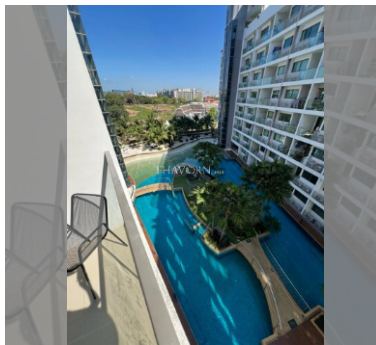

Condo for sale 1 bedroom 44 m<sup>2</sup> in Laguna Beach Resort, Pattaya

For Sale: 1 Bedroom Condo, 44 m<sup>2</sup> in Laguna Beach Resort, Pattaya Description: Discover your dream living space with this stunning 1 bedroom condo, ideally situated in the prestigious Laguna Beach Resort in Jomtien, Pattaya. This flat spans a comfortable 44 m<sup>2</sup> and is located on the 5th floor of an 8-story building, offering a perfect blend of comfort and style. The condo comes fully furnished, allowing you to move in with ease and enjoy the beautifully designed interiors without the hassle of furnishing the space yourself. Each piece of furniture has been thoughtfully chosen to enhance the living experience and aesthetic appeal of the condo. Priced at 2,100,000, this property represents an excellent opportunity for both investment and pe...

### FACILITIES:

**General information:** resort, meters to beach: 500, underground parking.

**Swimming pool:** swimming pool, kids pool, water slides, waterfall, jacuzzi, sunbathing area, artificial beach.

**Chill zone:** chill zone, garden.

**Health zone:** gym.

**Other:** reception, clubhouse, kids playgarden, security, minimart, laundry.

details