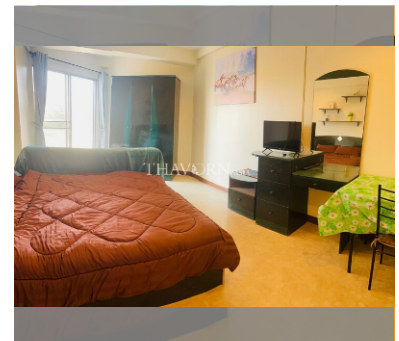

Condo for sale studio 28 m² in Jomtien beach condominium, Pattaya

฿ 1,030,000

UNIT PARAMETERS:

UID	FS-240064
quota	foreign quota
type	studio
size	28m²
floor	5
view	city view
quality	not chosen
transfer fee payer	50/50

PROJECT PARAMETERS:

district	Jomtien
buildings	5
floors	18
built in	1993

FACILITIES:

General information: highrise, open parking.

Swimming pool: swimming pool.

Chill zone: chill zone.

Health zone: gym.

Other: CCTV, security, minimart.