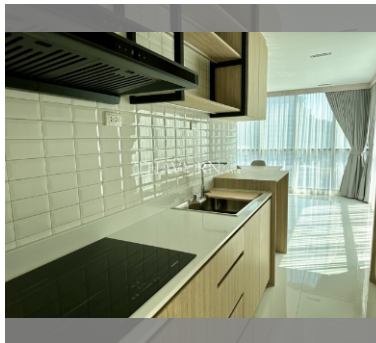

Condo for sale 1 bedroom 49 m² in The Cloud, Pattaya

Discover the perfect blend of comfort and elegance with our listing at The Cloud, Pattaya. This stunning 1-bedroom condo spans 49 m² and is strategically positioned on the 13th floor of a 20-story building, offering beautiful views and a tranquil environment. The condo is fully furnished, enabling you to move in immediately without the hassles of setting up and decorating. Whether you're looking for a personal residence or a potential rental property in a sought-after area, this condo represents a superb investment opportunity. Enjoy all the modern conveniences and comforts already set up for you in one of Pattaya's prestigious condominium complexes, The Cloud. Explore the vibrant cityscape of Pattaya or simply relax in your serene new hom...

Swimming pool: swimming pool.

Chill zone: rooftop chillout.

Health zone: gym, sauna.

Other: reception, lobby, CCTV, security.

details