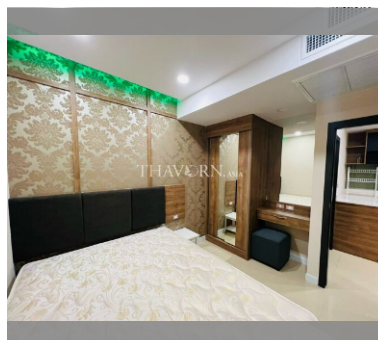

Condo for sale 2 bedroom 53 m² in Dusit Grand Condo View, Pattaya

฿ 4,390,000

UNIT PARAMETERS:

UID	FS-240060
quota	foreign quota
type	2 bedroom
size	53m²
floor	6
view	city view
quality	not chosen
transfer fee payer	Seller 50/ Buyer 50

PROJECT PARAMETERS:

district	Jomtien
buildings	1
floors	36
built in	2014
maintenance	฿ 25,440/year

FACILITIES:

General information: highrise, meters to beach: 300, underground parking, open parking.

Swimming pool: swimming pool, kids pool, waterfall, jacuzzi.

Health zone: gym.

Other: reception, CCTV, security, minimart, laundry.