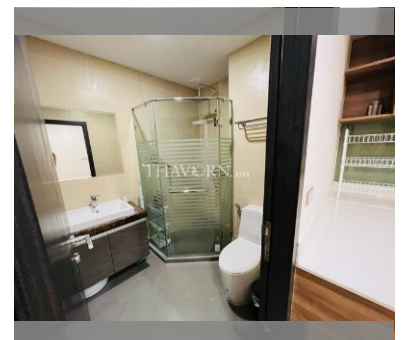

Condo for sale 2 bedroom 53 m<sup>2</sup> in Dusit Grand Condo View, Pattaya

### UNIT PARAMETERS:

UID	FS-240060
quota	foreign quota
type	2 bedroom
size	53m <sup>2</sup>
floor	6
view	city view
quality	not chosen
transfer fee payer	Seller 50/ Buyer 50

### FACILITIES:

**General information:** highrise, meters to beach: 300, underground parking, open parking.

**Swimming pool:** swimming pool, kids pool, waterfall, jacuzzi.

**Health zone:** gym.

**Other:** reception, CCTV, security, minimart, laundry.