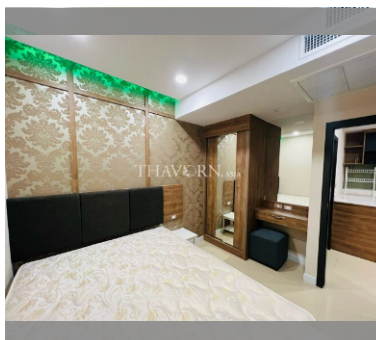

Condo for sale 2 bedroom 53 m² in Dusit Grand Condo View, Pattaya

฿ 4,390,000

UNIT PARAMETERS:

UID	FS-240060
quota	foreign quota
type	2 bedroom
size	53m²
floor	6
view	sea view
quality	not chosen
transfer fee payer	Seller 50/ Buyer 50

PROJECT PARAMETERS:

district	Jomtien
buildings	1
floors	36
built in	2014
maintenance	฿ 25,440/year

FACILITIES:

General information: highrise, meters to beach: 300, underground parking, open parking.

Swimming pool: swimming pool, kids pool, waterfall, jacuzzi.

Health zone: gym.

Other: reception, CCTV, security, minimart, laundry.