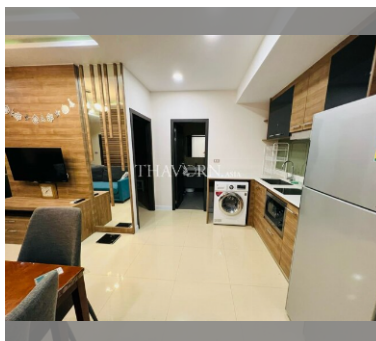

Condo for sale 2 bedroom 53 m² in Dusit Grand Condo View, Pattaya

฿ 4,390,000

UNIT PARAMETERS:

UID	FS-240060
quota	foreign quota
type	2 bedroom
size	53m²
floor	6
view	sea view
quality	not chosen
transfer fee payer	Seller 50/ Buyer 50

PROJECT PARAMETERS:

district	Jomtien
buildings	1
floors	36
built in	2014
maintenance	฿ 25,440/year

FACILITIES:

General information: highrise, meters to beach: 300, underground parking, open parking.

Swimming pool: swimming pool, kids pool, waterfall, jacuzzi.

Health zone: gym.

Other: reception, CCTV, security, minimart, laundry.