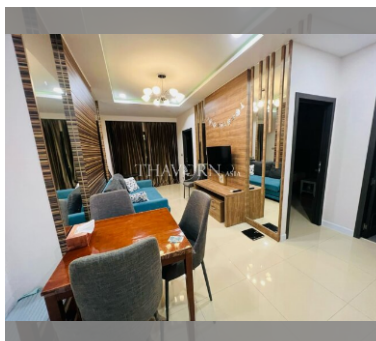

Condo for sale 2 bedroom 53 m² in Dusit Grand Condo View, Pattaya

฿ 4,390,000

UNIT PARAMETERS:

UID	FS-240060
quota	foreign quota
type	2 bedroom
size	53m²
floor	6
view	sea view
quality	not chosen
transfer fee payer	Seller 50/ Buyer 50

PROJECT PARAMETERS:

district	Jomtien
buildings	1
floors	36
built in	2014
maintenance	฿ 25,440/year

FACILITIES:

General information: highrise, meters to beach: 300, underground parking, open parking.

Swimming pool: swimming pool, kids pool, waterfall, jacuzzi.

Health zone: gym.

Other: reception, CCTV, security, minimart, laundry.