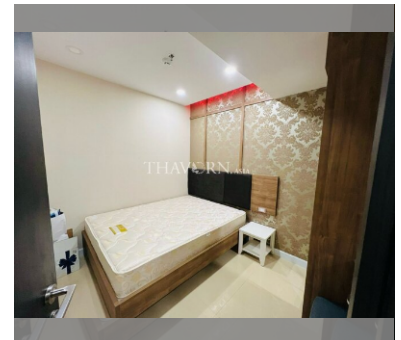

Condo for sale 2 bedroom 53 m² in Dusit Grand Condo View, Pattaya

฿ 4,390,000

UNIT PARAMETERS:

UID	FS-240060
quota	foreign quota
type	2 bedroom
size	53m²
floor	6
view	city view
quality	not chosen
transfer fee payer	Seller 50/ Buyer 50

PROJECT PARAMETERS:

district	Jomtien
buildings	1
floors	36
built in	2014
maintenance	฿ 25,440/year

FACILITIES:

General information: highrise, meters to beach: 300, underground parking, open parking.

Swimming pool: swimming pool, kids pool, waterfall, jacuzzi.

Health zone: gym.

Other: reception, CCTV, security, minimart, laundry.