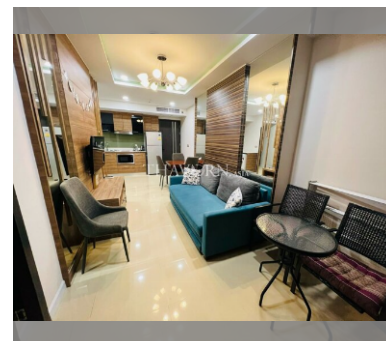

Condo for sale 2 bedroom 53 m² in Dusit Grand Condo View, Pattaya

฿ 4,390,000

UNIT PARAMETERS:

UID	FS-240060
quota	foreign quota
type	2 bedroom
size	53m²
floor	6
view	sea view
quality	not chosen
transfer fee payer	Seller 50/ Buyer 50

PROJECT PARAMETERS:

district	Jomtien
buildings	1
floors	36
built in	2014
maintenance	฿ 25,440/year

FACILITIES:

General information: highrise, meters to beach: 300, underground parking, open parking.

Swimming pool: swimming pool, kids pool, waterfall, jacuzzi.

Health zone: gym.

Other: reception, CCTV, security, minimart, laundry.