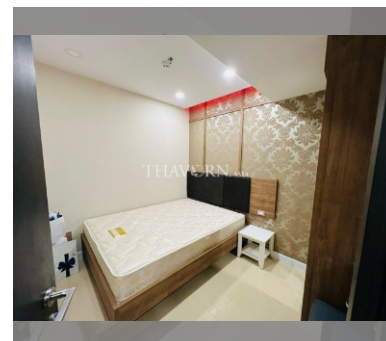

Condo for sale 2 bedroom 53 m² in Dusit Grand Condo View, Pattaya

฿ 4,390,000

UNIT PARAMETERS:

UID	FS-240060
quota	foreign quota
type	2 bedroom
size	53m²
floor	6
view	sea view
quality	not chosen
transfer fee payer	Seller 50/ Buyer 50

PROJECT PARAMETERS:

district	Jomtien
buildings	1
floors	36
built in	2014
maintenance	฿ 25,440/year

FACILITIES:

General information: highrise, meters to beach: 300, underground parking, open parking.

Swimming pool: swimming pool, kids pool, waterfall, jacuzzi.

Health zone: gym.

Other: reception, CCTV, security, minimart, laundry.