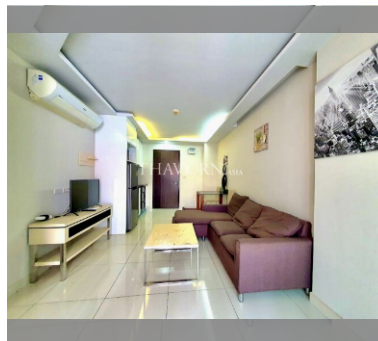

### UNIT PARAMETERS:

|                    |                  |
|--------------------|------------------|
| UID                | FS-240059        |
| quota              | foreign quota    |
| type               | 1 bedroom        |
| size               | 40m <sup>2</sup> |
| floor              | 6                |
| view               | city view        |
| transfer fee payer | By buyer         |

### FACILITIES:

**General information:** boutique, meters to beach: 350, minutes to beach: 5, underground parking.  
**Swimming pool:** rooftop pool.  
**Chill zone:** garden.  
**Other:** lobby, CCTV, security.