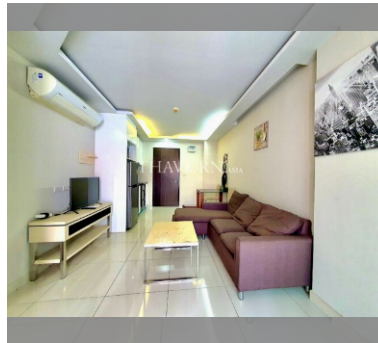

## Condo for sale 1 bedroom 40 m<sup>2</sup> in C View Residence Pattaya, Pattaya

Condo for sale 1 bedroom 40 m<sup>2</sup> in C View Residence Pattaya, Pattaya. Discover your dream home in the prestigious C View Residence Pattaya, located in the sought-after Pratumnak area of Pattaya. This elegant one-bedroom condo spans 40 m<sup>2</sup> and is situated on the 6th floor of an 8-story building. The unit is thoughtfully designed and comes fully furnished, offering both comfort and style. Priced at 2,200,000, this flat is available under foreign quota, making it an excellent choice for international buyers looking to invest in Pattaya's vibrant property market. Enjoy the convenience and luxury of living in one of Pattaya's most desirable addresses. Perfect for anyone seeking a sophisticated urban lifestyle!

#### UNIT PARAMETERS:

UID	FS-240059
quota	foreign quota
type	1 bedroom
size	40m <sup>2</sup>
floor	6
view	city view
transfer cost	
transfer fee payer	By buyer
additional cost	

#### FACILITIES:

**General information:** boutique, meters to beach: 350, minutes to beach: 5, underground parking.  
**Swimming pool:** rooftop pool.  
**Chill zone:** garden.  
**Other:** lobby, CCTV, security.