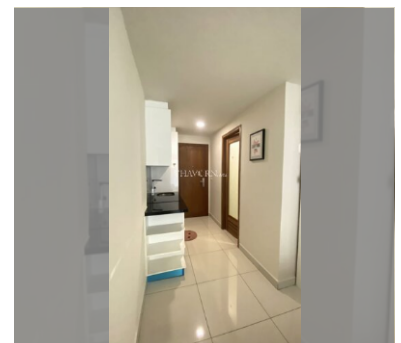

Condo for sale 2 bedroom 67 m² in C View Residence Pattaya, Pattaya

฿ 3,550,000

UNIT PARAMETERS:

UID	FS-240058
quota	foreign quota
type	2 bedroom
size	67m ²
floor	6
view	city view
transfer fee payer	50/50

PROJECT PARAMETERS:

district	Pratumnak
buildings	2
floors	8
built in	2014
maintenance	฿ 32,160/year

FACILITIES:

General information: boutique, meters to beach: 350, minutes to beach: 5, underground parking.
Swimming pool: rooftop pool.
Chill zone: garden.
Other: lobby, CCTV, security.