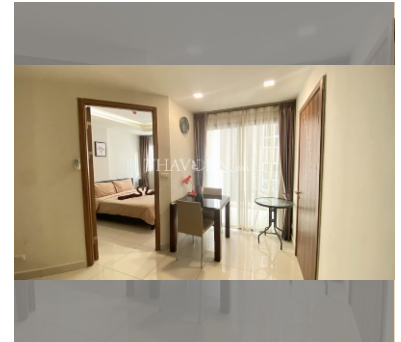

Condo for sale 2 bedroom 67 m² in C View Residence Pattaya, Pattaya

฿ 3,550,000

UNIT PARAMETERS:

UID	FS-240058
quota	foreign quota
type	2 bedroom
size	67m ²
floor	6
view	city view
transfer fee payer	50/50

PROJECT PARAMETERS:

district	Pratumnak
buildings	2
floors	8
built in	2014
maintenance	฿ 32,160/year

FACILITIES:

General information: boutique, meters to beach: 350, minutes to beach: 5, underground parking.
Swimming pool: rooftop pool.
Chill zone: garden.
Other: lobby, CCTV, security.