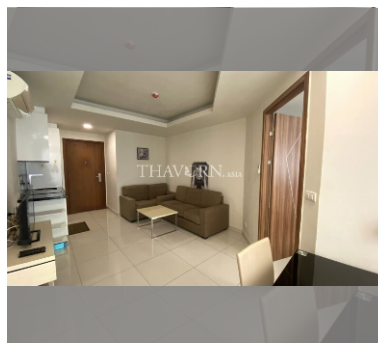

Condo for sale 2 bedroom 67 m² in C View Residence Pattaya, Pattaya

฿ 3,550,000

UNIT PARAMETERS:

UID	FS-240058
quota	foreign quota
type	2 bedroom
size	67m ²
floor	6
view	city view
transfer fee payer	50/50

PROJECT PARAMETERS:

district	Pratumnak
buildings	2
floors	8
built in	2014
maintenance	฿ 32,160/year

FACILITIES:

General information: boutique, meters to beach: 350, minutes to beach: 5, underground parking.
Swimming pool: rooftop pool.
Chill zone: garden.
Other: lobby, CCTV, security.