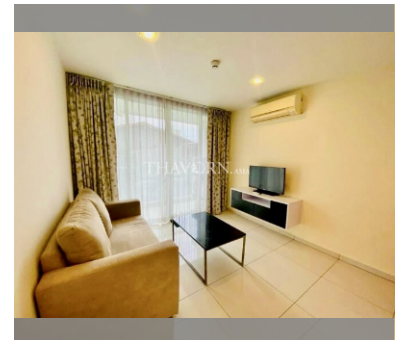

Condo for sale 1 bedroom 40.67 m² in Art on the Hill, Pattaya

฿ 1,830,000

UNIT PARAMETERS:

UID	FS-240054
quota	company ownership
type	1 bedroom
size	40.67m²
floor	2
view	city view
quality	not chosen
transfer fee payer	Seller 50/ Buyer 50

PROJECT PARAMETERS:

district	Pratumnak
buildings	1
floors	8
built in	2013
maintenance	฿ 19,034/year

FACILITIES:

General information: lowrise, underground parking.

Swimming pool: swimming pool, rooftop pool.

Chill zone: chill zone, garden, rooftop chillout.

Health zone: gym.

Other: lobby, CCTV, security.