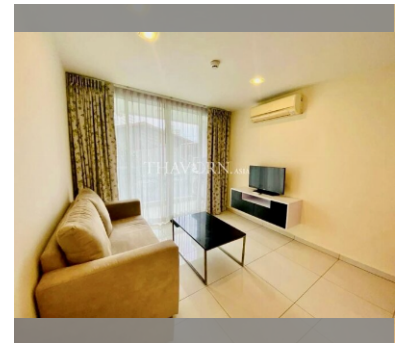

Condo for sale 1 bedroom 40.67 m² in Art on the Hill, Pattaya

Welcome to your new home in the heart of Pattaya! This charming one-bedroom apartment, nestled in the prestigious Art on the Hill condominium, offers 40.67 square meters of fully furnished comfort. Located in the serene Pratamnak area, this cozy flat is perfect for those seeking a blend of tranquility and convenience. Situated on the 2nd floor of an 8-story building, this property is ideal for anyone looking for a peaceful retreat without sacrificing accessibility. The apartment comes with full furnishings, ready for you to move in and start enjoying the vibrant lifestyle Pattaya has to offer. Priced at just 1,830,000, this is an excellent investment in a prime location. Whether you're looking for a permanent residence, a holiday home, o...

฿ 1,830,000

UNIT PARAMETERS:

UID	FS-240054
quota	company ownership
type	1 bedroom
size	40.67m²
floor	2
view	city view
quality	not chosen
transfer cost	
transfer fee payer	Seller 50/ Buyer 50
additional cost	

PROJECT PARAMETERS:

district	Pratumnak
buildings	1
floors	8
built in	2013
maintenance	฿ 19,034/year

FACILITIES:

General information: lowrise, underground parking.

Swimming pool: swimming pool, rooftop pool.

Chill zone: chill zone, garden, rooftop chillout.

Health zone: gym.

Other: lobby, CCTV, security.