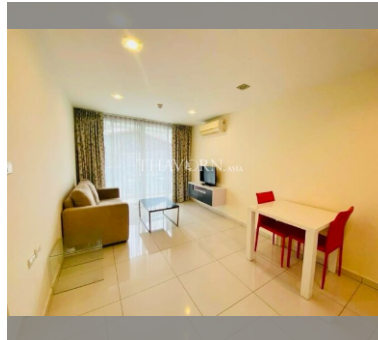

Condo for sale 1 bedroom 40.67 m² in Art on the Hill, Pattaya

฿ 1,830,000

UNIT PARAMETERS:

UID	FS-240054
quota	company ownership
type	1 bedroom
size	40.67m²
floor	2
view	city view
quality	not chosen
transfer fee payer	Seller 50/ Buyer 50

PROJECT PARAMETERS:

district	Pratumnak
buildings	1
floors	8
built in	2013
maintenance	฿ 19,034/year

FACILITIES:

General information: lowrise, underground parking.

Swimming pool: swimming pool, rooftop pool.

Chill zone: chill zone, garden, rooftop chillout.

Health zone: gym.

Other: lobby, CCTV, security.