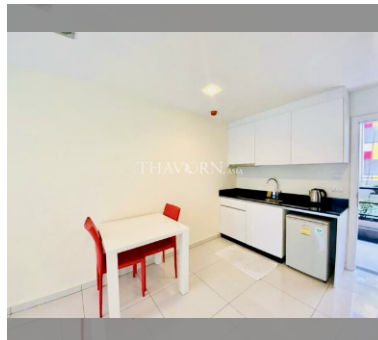

Condo for sale 1 bedroom 40.67 m² in Art on the Hill, Pattaya

฿ 1,830,000

UNIT PARAMETERS:

UID	FS-240054
quota	company ownership
type	1 bedroom
size	40.67m²
floor	2
view	city view
quality	not chosen
transfer fee payer	Seller 50/ Buyer 50

PROJECT PARAMETERS:

district	Pratumnak
buildings	1
floors	8
built in	2013
maintenance	฿ 19,034/year

FACILITIES:

General information: lowrise, underground parking.

Swimming pool: swimming pool, rooftop pool.

Chill zone: chill zone, garden, rooftop chillout.

Health zone: gym.

Other: lobby, CCTV, security.