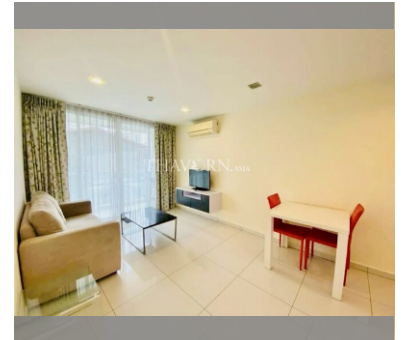

Condo for sale 1 bedroom 40.67 m² in Art on the Hill, Pattaya

฿ 1,830,000

UNIT PARAMETERS:

UID	FS-240054
quota	company ownership
type	1 bedroom
size	40.67m²
floor	2
view	city view
quality	not chosen
transfer fee payer	Seller 50/ Buyer 50

PROJECT PARAMETERS:

district	Pratumnak
buildings	1
floors	8
built in	2013
maintenance	฿ 19,034/year

FACILITIES:

General information: lowrise, underground parking.

Swimming pool: swimming pool, rooftop pool.

Chill zone: chill zone, garden, rooftop chillout.

Health zone: gym.

Other: lobby, CCTV, security.