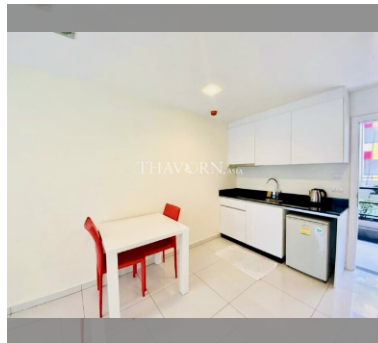

Condo for sale 1 bedroom 40.67 m² in Art on the Hill, Pattaya

Welcome to your new home in the heart of Pattaya! This charming one-bedroom apartment, nestled in the prestigious Art on the Hill condominium, offers 40.67 square meters of fully furnished comfort. Located in the serene Pratamnak area, this cozy flat is perfect for those seeking a blend of tranquility and convenience. Situated on the 2nd floor of an 8-story building, this property is ideal for anyone looking for a peaceful retreat without sacrificing accessibility. The apartment comes with full furnishings, ready for you to move in and start enjoying the vibrant lifestyle Pattaya has to offer. Priced at just 1,830,000, this is an excellent investment in a prime location. Whether you're looking for a permanent residence, a holiday home, o...

฿ 1,830,000

UNIT PARAMETERS:

UID	FS-240054
quota	company ownership
type	1 bedroom
size	40.67m²
floor	2
view	city view
quality	not chosen
transfer cost	
transfer fee payer	Seller 50/ Buyer 50
additional cost	

PROJECT PARAMETERS:

district	Pratumnak
buildings	1
floors	8
built in	2013
maintenance	฿ 19,034/year

FACILITIES:

General information: lowrise, underground parking.

Swimming pool: swimming pool, rooftop pool.

Chill zone: chill zone, garden, rooftop chillout.

Health zone: gym.

Other: lobby, CCTV, security.