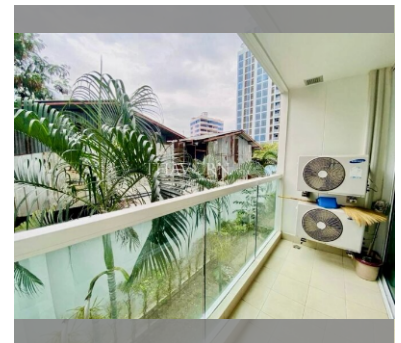

Condo for sale 1 bedroom 40.67 m<sup>2</sup> in Art on the Hill, Pattaya

Welcome to your new home in the heart of Pattaya! This charming one-bedroom apartment, nestled in the prestigious Art on the Hill condominium, offers 40.67 square meters of fully furnished comfort. Located in the serene Pratamnak area, this cozy flat is perfect for those seeking a blend of tranquility and convenience. Situated on the 2nd floor of an 8-story building, this property is ideal for anyone looking for a peaceful retreat without sacrificing accessibility. The apartment comes with full furnishings, ready for you to move in and start enjoying the vibrant lifestyle Pattaya has to offer. Priced at just 1,830,000, this is an excellent investment in a prime location. Whether you're looking for a permanent residence, a holiday home, o...

### FACILITIES:

General information: lowrise, underground parking.

Swimming pool: swimming pool, rooftop pool.

Chill zone: chill zone, garden, rooftop chillout.

Health zone: gym.

Other: lobby, CCTV, security.