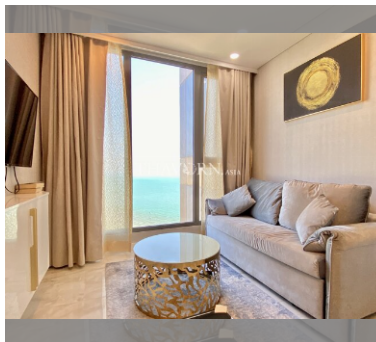

Health zone: gym, sauna, hamam.

Other: lobby, meeting room, games room,
kids playgarden, CCTV, security.