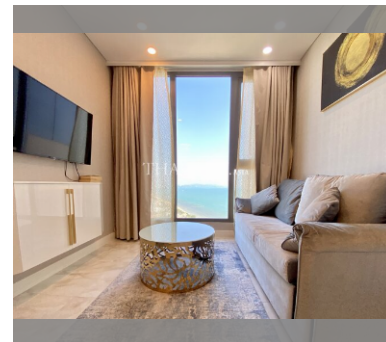

Health zone: gym, sauna, hamam.

Other: lobby, meeting room, games room,
kids playgarden, CCTV, security.