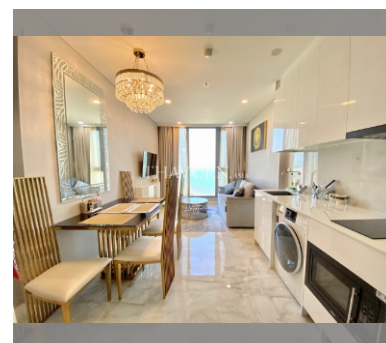

Health zone: gym, sauna, hamam.

Other: lobby, meeting room, games room,
kids playgarden, CCTV, security.