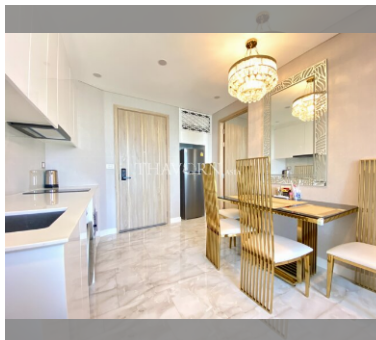

Health zone: gym, sauna, hamam.

Other: lobby, meeting room, games room,
kids playgarden, CCTV, security.