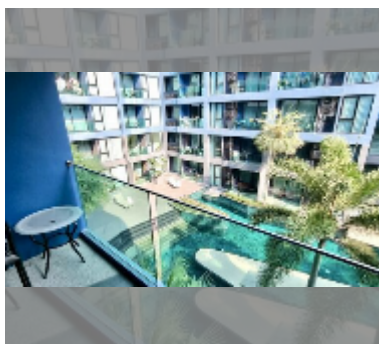

Condo for sale 2 bedroom 63 m² in Acqua, Pattaya

฿ 6,300,000

UNIT PARAMETERS:

UID	FS-240044
quota	foreign quota
type	2 bedroom
size	63m ²
floor	3
view	pool view

PROJECT PARAMETERS:

district	Jomtien
buildings	2
floors	8
built in	2014
maintenance	฿ 30,240/year

FACILITIES:

General information: boutique, meters to beach: 150, minutes to beach: 2, underground parking.

Swimming pool: swimming pool, kids pool, rooftop pool, infinity view, jacuzzi.

Chill zone: chill zone, garden, rooftop chillout.

Health zone: gym, sauna, hamam.

Other: reception, lobby, CCTV, security.

details