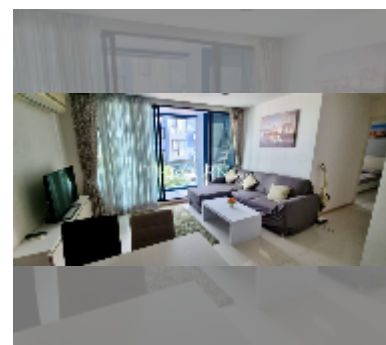

Condo for sale 2 bedroom 63 m² in Acqua, Pattaya

฿ 6,300,000

UNIT PARAMETERS:

UID	FS-240044
quota	foreign quota
type	2 bedroom
size	63m ²
floor	3
view	pool view

PROJECT PARAMETERS:

district	Jomtien
buildings	2
floors	8
built in	2014
maintenance	฿ 30,240/year

FACILITIES:

General information: boutique, meters to beach: 150, minutes to beach: 2, underground parking.

Swimming pool: swimming pool, kids pool, rooftop pool, infinity view, jacuzzi.

Chill zone: chill zone, garden, rooftop chillout.

Health zone: gym, sauna, hamam.

Other: reception, lobby, CCTV, security.

details