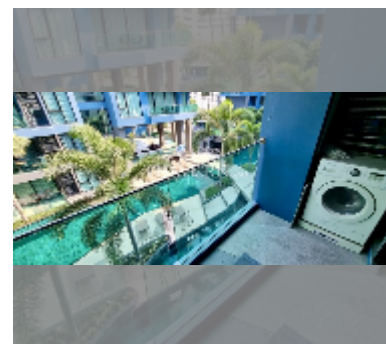

Condo for sale 2 bedroom 63 m² in Acqua, Pattaya

฿ 6,300,000

UNIT PARAMETERS:

UID	FS-240044
quota	foreign quota
type	2 bedroom
size	63m ²
floor	3
view	pool view

PROJECT PARAMETERS:

district	Jomtien
buildings	2
floors	8
built in	2014
maintenance	฿ 30,240/year

FACILITIES:

General information: boutique, meters to beach: 150, minutes to beach: 2, underground parking.

Swimming pool: swimming pool, kids pool, rooftop pool, infinity view, jacuzzi.

Chill zone: chill zone, garden, rooftop chillout.

Health zone: gym, sauna, hamam.

Other: reception, lobby, CCTV, security.

details