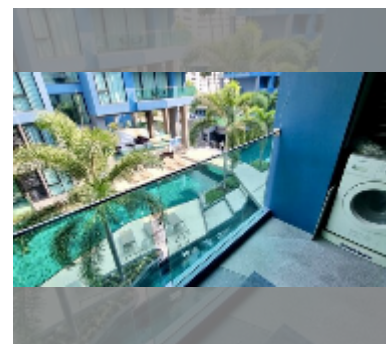

Condo for sale 2 bedroom 63 m² in Acqua, Pattaya

฿ 6,300,000

UNIT PARAMETERS:

UID	FS-240044
quota	foreign quota
type	2 bedroom
size	63m ²
floor	3
view	pool view

PROJECT PARAMETERS:

district	Jomtien
buildings	2
floors	8
built in	2014
maintenance	฿ 30,240/year

FACILITIES:

General information: boutique, meters to beach: 150, minutes to beach: 2, underground parking.

Swimming pool: swimming pool, kids pool, rooftop pool, infinity view, jacuzzi.

Chill zone: chill zone, garden, rooftop chillout.

Health zone: gym, sauna, hamam.

Other: reception, lobby, CCTV, security.

details