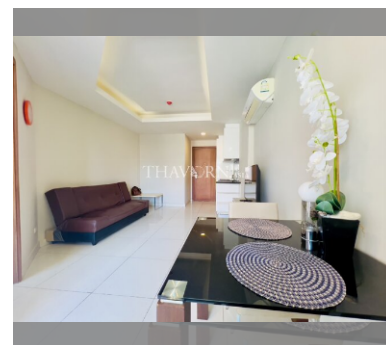

Condo for sale 1 bedroom 41 m² in C View Residence Pattaya, Pattaya

For Sale: 1 Bedroom Condo, 41 m² in C View Residence Pattaya, Pattaya Discover this charming 1-bedroom condo located in the prestigious C View Residence Pattaya, situated in the desirable Pratumnak area of Pattaya. This fully furnished flat offers a comfortable living space of 41 m² and is positioned on the 6th floor of an 8-story building. Priced at 1,950,000, this property is available under a foreign quota, making it an excellent investment opportunity for international buyers. Enjoy the convenience and luxury of living in one of Pattaya's most sought-after residential complexes. Don't miss out on this fantastic opportunity to own a piece of paradise in Pattaya. Contact us today for more information!

฿ 1,950,000

UNIT PARAMETERS:

UID	FS-240043
quota	foreign quota
type	1 bedroom
size	41m²
floor	6
view	city view
quality	not chosen
online viewing	on
transfer cost	
transfer fee payer	on buyer
additional cost	
exclusive	on

PROJECT PARAMETERS:

district	Pratumnak
floors	8
built in	2015
maintenance	฿ 19,680/year

FACILITIES:

General information: boutique, meters to beach: 350, minutes to beach: 5, underground parking.
Swimming pool: rooftop pool.
Chill zone: garden.
Other: lobby, CCTV, security.