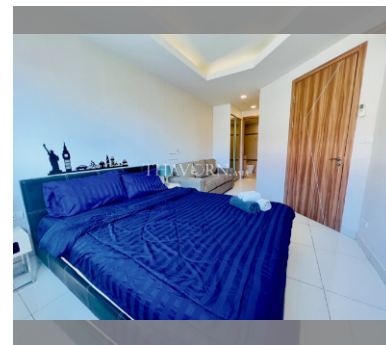

Condo for sale 1 bedroom 41 m² in C View Residence Pattaya, Pattaya

For Sale: 1 Bedroom Condo, 41 m² in C View Residence Pattaya, Pattaya Discover this charming 1-bedroom condo located in the prestigious C View Residence Pattaya, situated in the desirable Pratumnak area of Pattaya. This fully furnished flat offers a comfortable living space of 41 m² and is positioned on the 6th floor of an 8-story building. Priced at 1,950,000, this property is available under a foreign quota, making it an excellent investment opportunity for international buyers. Enjoy the convenience and luxury of living in one of Pattaya's most sought-after residential complexes. Don't miss out on this fantastic opportunity to own a piece of paradise in Pattaya. Contact us today for more information!

฿ 1,950,000

UNIT PARAMETERS:

UID	FS-240043
quota	foreign quota
type	1 bedroom
size	41m²
floor	6
view	city view
quality	not chosen
online viewing	on
transfer cost	
transfer fee payer	on buyer
additional cost	
exclusive	on

PROJECT PARAMETERS:

district	Pratumnak
floors	8
built in	2015
maintenance	฿ 19,680/year

FACILITIES:

General information: boutique, meters to beach: 350, minutes to beach: 5, underground parking.
Swimming pool: rooftop pool.
Chill zone: garden.
Other: lobby, CCTV, security.