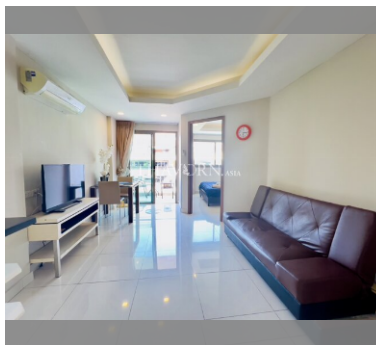

Condo for sale 1 bedroom 41 m<sup>2</sup> in C View Residence Pattaya, Pattaya

For Sale: 1 Bedroom Condo, 41 m<sup>2</sup> in C View Residence Pattaya, Pattaya Discover this charming 1-bedroom condo located in the prestigious C View Residence Pattaya, situated in the desirable Pratumnak area of Pattaya. This fully furnished flat offers a comfortable living space of 41 m<sup>2</sup> and is positioned on the 6th floor of an 8-story building. Priced at 1,950,000, this property is available under a foreign quota, making it an excellent investment opportunity for international buyers. Enjoy the convenience and luxury of living in one of Pattaya's most sought-after residential complexes. Don't miss out on this fantastic opportunity to own a piece of paradise in Pattaya. Contact us today for more information!

### FACILITIES:

**General information:** boutique, meters to beach: 350, minutes to beach: 5, underground parking.  
**Swimming pool:** rooftop pool.  
**Chill zone:** garden.  
**Other:** lobby, CCTV, security.