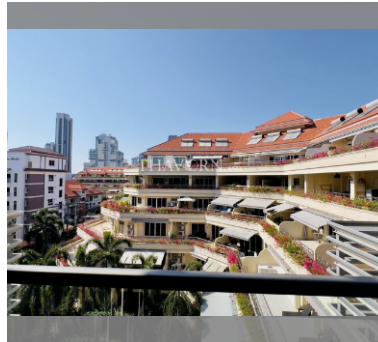

Condo for sale 1 bedroom 41 m² in C View Residence Pattaya, Pattaya

฿ 1,850,000

UNIT PARAMETERS:

UID	FS-240043
quota	foreign quota
type	1 bedroom
size	41m ²
floor	6
view	city view
quality	not chosen
online viewing	on
transfer fee payer	50/50 between seller and buyer
exclusive	on

PROJECT PARAMETERS:

district	Pratumnak
buildings	2
floors	8
built in	2014
maintenance	฿ 19,680/year

FACILITIES:

General information: boutique, meters to beach: 350, minutes to beach: 5, underground parking.
Swimming pool: rooftop pool.
Chill zone: garden.
Other: lobby, CCTV, security.