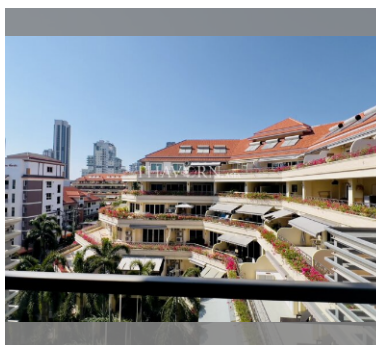

Condo for sale 1 bedroom 41 m<sup>2</sup> in C View Residence Pattaya, Pattaya

For Sale: 1 Bedroom Condo, 41 m<sup>2</sup> in C View Residence Pattaya, Pattaya Discover this charming 1-bedroom condo located in the prestigious C View Residence Pattaya, situated in the desirable Pratumnak area of Pattaya. This fully furnished flat offers a comfortable living space of 41 m<sup>2</sup> and is positioned on the 6th floor of an 8-story building. Priced at 1,950,000, this property is available under a foreign quota, making it an excellent investment opportunity for international buyers. Enjoy the convenience and luxury of living in one of Pattaya's most sought-after residential complexes. Don't miss out on this fantastic opportunity to own a piece of paradise in Pattaya. Contact us today for more information!

### FACILITIES:

**General information:** boutique, meters to beach: 350, minutes to beach: 5, underground parking.  
**Swimming pool:** rooftop pool.  
**Chill zone:** garden.  
**Other:** lobby, CCTV, security.