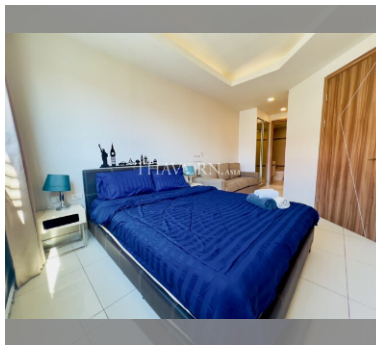

Condo for sale 1 bedroom 41 m² in C View Residence Pattaya, Pattaya

For Sale: 1 Bedroom Condo, 41 m² in C View Residence Pattaya, Pattaya Discover this charming 1-bedroom condo located in the prestigious C View Residence Pattaya, situated in the desirable Pratumnak area of Pattaya. This fully furnished flat offers a comfortable living space of 41 m² and is positioned on the 6th floor of an 8-story building. Priced at 1,950,000, this property is available under a foreign quota, making it an excellent investment opportunity for international buyers. Enjoy the convenience and luxury of living in one of Pattaya's most sought-after residential complexes. Don't miss out on this fantastic opportunity to own a piece of paradise in Pattaya. Contact us today for more information!

฿ 1,950,000

UNIT PARAMETERS:

UID	FS-240043
quota	foreign quota
type	1 bedroom
size	41m²
floor	6
view	city view
quality	not chosen
online viewing	on
transfer cost	
transfer fee payer	on buyer
additional cost	
exclusive	on

PROJECT PARAMETERS:

district	Pratumnak
floors	8
built in	2015
maintenance	฿ 19,680/year

FACILITIES:

General information: boutique, meters to beach: 350, minutes to beach: 5, underground parking.
Swimming pool: rooftop pool.
Chill zone: garden.
Other: lobby, CCTV, security.