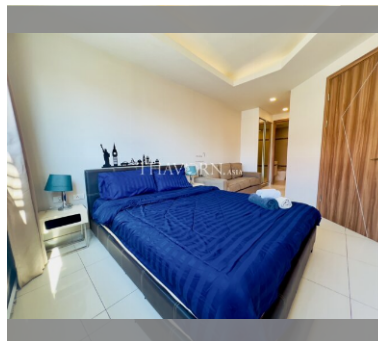

Condo for sale 1 bedroom 41 m² in C View Residence Pattaya, Pattaya

฿ 1,850,000

UNIT PARAMETERS:

UID	FS-240043
quota	foreign quota
type	1 bedroom
size	41m ²
floor	6
view	city view
quality	not chosen
online viewing	on
transfer fee payer	50/50 between seller and buyer
exclusive	on

PROJECT PARAMETERS:

district	Pratumnak
buildings	2
floors	8
built in	2014
maintenance	฿ 19,680/year

FACILITIES:

General information: boutique, meters to beach: 350, minutes to beach: 5, underground parking.
Swimming pool: rooftop pool.
Chill zone: garden.
Other: lobby, CCTV, security.