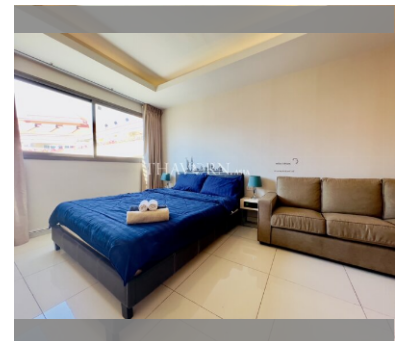

Condo for sale 1 bedroom 41 m² in C View Residence Pattaya, Pattaya

฿ 1,850,000

UNIT PARAMETERS:

UID	FS-240043
quota	foreign quota
type	1 bedroom
size	41m ²
floor	6
view	city view
quality	not chosen
online viewing	on
transfer fee payer	50/50 between seller and buyer
exclusive	on

PROJECT PARAMETERS:

district	Pratumnak
buildings	2
floors	8
built in	2014
maintenance	฿ 19,680/year

FACILITIES:

General information: boutique, meters to beach: 350, minutes to beach: 5, underground parking.
Swimming pool: rooftop pool.
Chill zone: garden.
Other: lobby, CCTV, security.