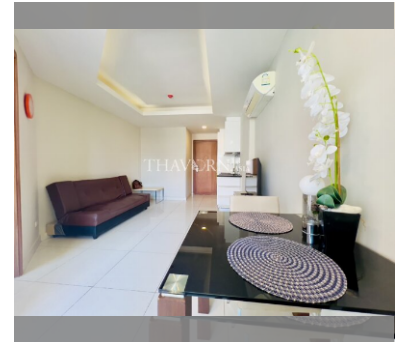

Condo for sale 1 bedroom 41 m² in C View Residence Pattaya, Pattaya

฿ 1,850,000

UNIT PARAMETERS:

UID	FS-240043
quota	foreign quota
type	1 bedroom
size	41m ²
floor	6
view	city view
quality	not chosen
online viewing	on
transfer fee payer	50/50 between seller and buyer
exclusive	on

PROJECT PARAMETERS:

district	Pratumnak
buildings	2
floors	8
built in	2014
maintenance	฿ 19,680/year

FACILITIES:

General information: boutique, meters to beach: 350, minutes to beach: 5, underground parking.
Swimming pool: rooftop pool.
Chill zone: garden.
Other: lobby, CCTV, security.