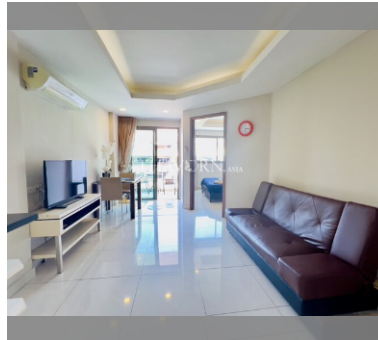

Condo for sale 1 bedroom 41 m² in C View Residence Pattaya, Pattaya

฿ 1,850,000

UNIT PARAMETERS:

UID	FS-240043
quota	foreign quota
type	1 bedroom
size	41m ²
floor	6
view	city view
quality	not chosen
online viewing	on
transfer fee payer	50/50 between seller and buyer
exclusive	on

PROJECT PARAMETERS:

district	Pratumnak
buildings	2
floors	8
built in	2014
maintenance	฿ 19,680/year

FACILITIES:

General information: boutique, meters to beach: 350, minutes to beach: 5, underground parking.
Swimming pool: rooftop pool.
Chill zone: garden.
Other: lobby, CCTV, security.