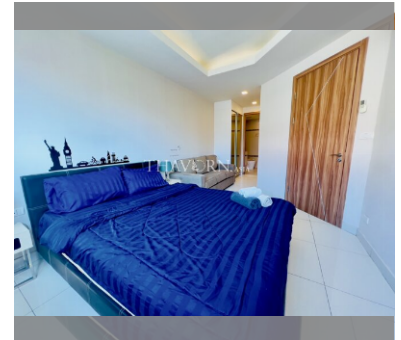

Condo for sale 1 bedroom 41 m² in C View Residence Pattaya, Pattaya

฿ 1,850,000

UNIT PARAMETERS:

UID	FS-240043
quota	foreign quota
type	1 bedroom
size	41m ²
floor	6
view	city view
quality	not chosen
online viewing	on
transfer fee payer	50/50 between seller and buyer
exclusive	on

PROJECT PARAMETERS:

district	Pratumnak
buildings	2
floors	8
built in	2014
maintenance	฿ 19,680/year

FACILITIES:

General information: boutique, meters to beach: 350, minutes to beach: 5, underground parking.
Swimming pool: rooftop pool.
Chill zone: garden.
Other: lobby, CCTV, security.