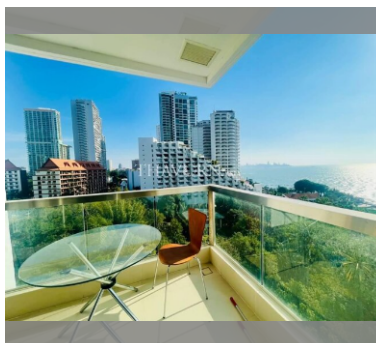

Condo for sale 2 bedroom 71.58 m² in The Palm Wongamat, Pattaya

฿ 13,990,000

UNIT PARAMETERS:

UID	FS-240042
quota	foreign quota
type	2 bedroom
size	71.58m²
floor	9
view	sea view
quality	not chosen
transfer fee payer	Seller 50/ Buyer 50

PROJECT PARAMETERS:

district	Wongamat
buildings	2
floors	46
built in	2014
maintenance	฿ 34,358/year

FACILITIES:

General information: highrise, meters to beach: 50, minutes to beach: 1, open parking, multy-level parking, covered parking.

Swimming pool: swimming pool, kids pool, infinity view, water slides, waterfall, jacuzzi, pool bar .

Chill zone: chill zone, garden.

Health zone: gym, sauna, hamam.

Other: lobby, meeting room, games room, kids playgarden, CCTV, security.