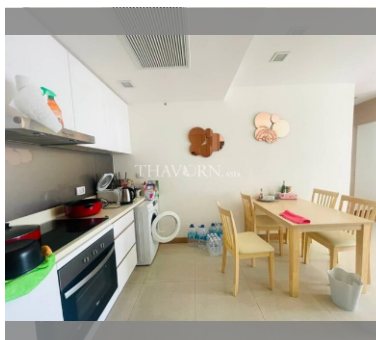

Condo for sale 2 bedroom 71.58 m² in The Palm Wongamat, Pattaya

฿ 13,990,000

UNIT PARAMETERS:

UID	FS-240042
quota	foreign quota
type	2 bedroom
size	71.58m²
floor	9
view	sea view
quality	not chosen
transfer fee payer	Seller 50/ Buyer 50

PROJECT PARAMETERS:

district	Wongamat
buildings	2
floors	46
built in	2014
maintenance	฿ 34,358/year

FACILITIES:

General information: highrise, meters to beach: 50, minutes to beach: 1, open parking, multy-level parking, covered parking.

Swimming pool: swimming pool, kids pool, infinity view, water slides, waterfall, jacuzzi, pool bar .

Chill zone: chill zone, garden.

Health zone: gym, sauna, hamam.

Other: lobby, meeting room, games room, kids playgarden, CCTV, security.