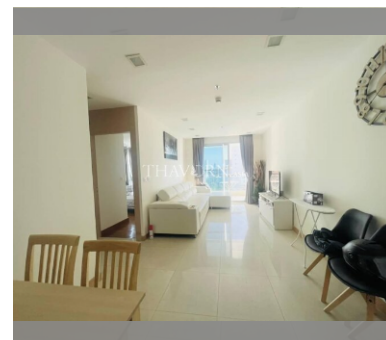

Condo for sale 2 bedroom 71.58 m² in The Palm Wongamat, Pattaya

฿ 13,990,000

UNIT PARAMETERS:

UID	FS-240042
quota	foreign quota
type	2 bedroom
size	71.58m²
floor	9
view	sea view
quality	not chosen
transfer fee payer	Seller 50/ Buyer 50

PROJECT PARAMETERS:

district	Wongamat
buildings	2
floors	46
built in	2014
maintenance	฿ 34,358/year

FACILITIES:

General information: highrise, meters to beach: 50, minutes to beach: 1, open parking, multy-level parking, covered parking.

Swimming pool: swimming pool, kids pool, infinity view, water slides, waterfall, jacuzzi, pool bar .

Chill zone: chill zone, garden.

Health zone: gym, sauna, hamam.

Other: lobby, meeting room, games room, kids playgarden, CCTV, security.