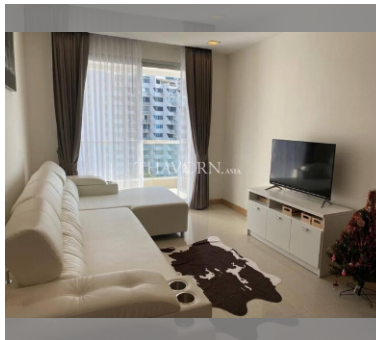

Condo for sale 2 bedroom 71.58 m² in The Palm Wongamat, Pattaya

฿ 13,990,000

UNIT PARAMETERS:

UID	FS-240042
quota	foreign quota
type	2 bedroom
size	71.58m²
floor	9
view	sea view
quality	not chosen
transfer fee payer	Seller 50/ Buyer 50

PROJECT PARAMETERS:

district	Wongamat
buildings	2
floors	46
built in	2014
maintenance	฿ 34,358/year

FACILITIES:

General information: highrise, meters to beach: 50, minutes to beach: 1, open parking, multy-level parking, covered parking.

Swimming pool: swimming pool, kids pool, infinity view, water slides, waterfall, jacuzzi, pool bar .

Chill zone: chill zone, garden.

Health zone: gym, sauna, hamam.

Other: lobby, meeting room, games room, kids playgarden, CCTV, security.