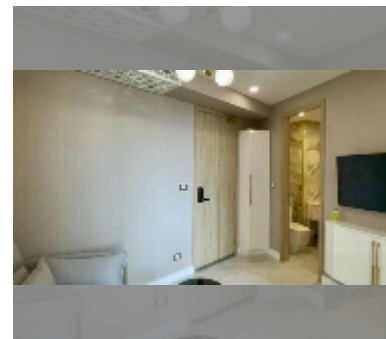

Condo for sale 1 bedroom 29 m² in Copacabana Beach Jomtien, Pattaya

฿ 4,390,000

UNIT PARAMETERS:

UID	FS-240035
quota	foreign quota
type	1 bedroom
size	29m²
floor	26
view	sea view

PROJECT PARAMETERS:

district	Jomtien
buildings	1
floors	59
built in	2022
maintenance	฿ 17,400/year

FACILITIES:

General information: highrise, meters to beach: 50, minutes to beach: 1, shuttle bus, beach front, open parking, multy-level parking.

Swimming pool: swimming pool, rooftop pool, infinity view, jacuzzi, pool bar , sunbathing area.

Chill zone: chill zone, garden, rooftop chillout.

Health zone: gym, sauna, hamam.

Other: lobby, meeting room, games room, kids playgarden, CCTV, security.