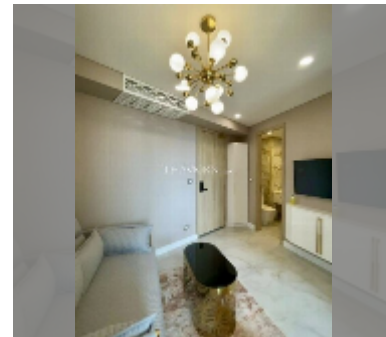

Condo for sale 1 bedroom 29 m² in Copacabana Beach Jomtien, Pattaya

฿ 4,390,000

UNIT PARAMETERS:

UID	FS-240035
quota	foreign quota
type	1 bedroom
size	29m²
floor	26
view	sea view

PROJECT PARAMETERS:

district	Jomtien
buildings	1
floors	59
built in	2022
maintenance	฿ 17,400/year

FACILITIES:

General information: highrise, meters to beach: 50, minutes to beach: 1, shuttle bus, beach front, open parking, multy-level parking.

Swimming pool: swimming pool, rooftop pool, infinity view, jacuzzi, pool bar , sunbathing area.

Chill zone: chill zone, garden, rooftop chillout.

Health zone: gym, sauna, hamam.

Other: lobby, meeting room, games room, kids playgarden, CCTV, security.