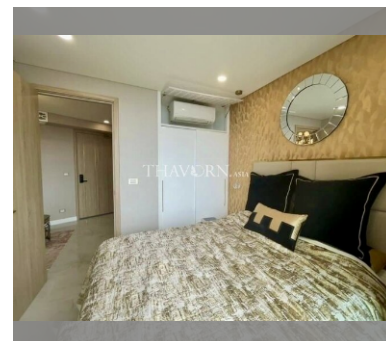

Condo for sale 1 bedroom 29 m² in Copacabana Beach Jomtien, Pattaya

฿ 4,900,000

UNIT PARAMETERS:

UID	FS-240035
quota	foreign quota
type	1 bedroom
size	29m²
floor	26
view	sea view
quality	not chosen
transfer fee payer	Seller 50/Buyer 50

PROJECT PARAMETERS:

district	Jomtien
buildings	1
floors	59
built in	2022
maintenance	฿ 17,400/year

FACILITIES:

General information: highrise, meters to beach: 50, minutes to beach: 1, shuttle bus, beach front, pets are allowed, open parking, multy-level parking.

Swimming pool: swimming pool, rooftop pool, infinity view, jacuzzi, pool bar , sunbathing area.

Chill zone: chill zone, garden, rooftop chillout.

Health zone: gym, sauna, hamam.

Other: lobby, meeting room, games room, kids playgarden, CCTV, security.