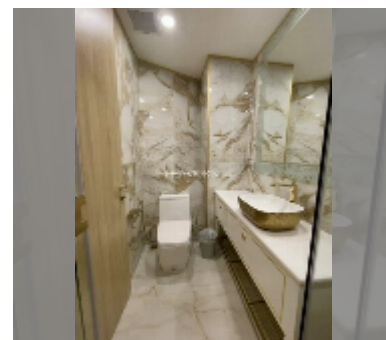

Condo for sale 1 bedroom 29 m² in Copacabana Beach Jomtien, Pattaya

฿ 4,390,000

UNIT PARAMETERS:

UID	FS-240035
quota	foreign quota
type	1 bedroom
size	29m²
floor	26
view	sea view

PROJECT PARAMETERS:

district	Jomtien
buildings	1
floors	59
built in	2022
maintenance	฿ 17,400/year

FACILITIES:

General information: highrise, meters to beach: 50, minutes to beach: 1, shuttle bus, beach front, open parking, multy-level parking.

Swimming pool: swimming pool, rooftop pool, infinity view, jacuzzi, pool bar , sunbathing area.

Chill zone: chill zone, garden, rooftop chillout.

Health zone: gym, sauna, hamam.

Other: lobby, meeting room, games room, kids playgarden, CCTV, security.