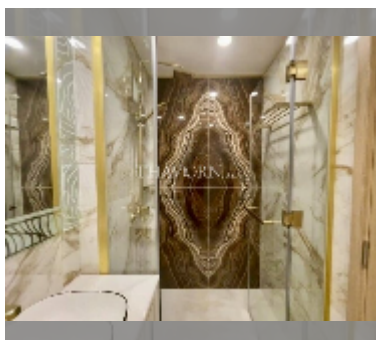

Condo for sale 1 bedroom 29 m² in Copacabana Beach Jomtien, Pattaya

฿ 4,390,000

UNIT PARAMETERS:

UID	FS-240035
quota	foreign quota
type	1 bedroom
size	29m²
floor	26
view	sea view

PROJECT PARAMETERS:

district	Jomtien
buildings	1
floors	59
built in	2022
maintenance	฿ 17,400/year

FACILITIES:

General information: highrise, meters to beach: 50, minutes to beach: 1, shuttle bus, beach front, open parking, multy-level parking.

Swimming pool: swimming pool, rooftop pool, infinity view, jacuzzi, pool bar , sunbathing area.

Chill zone: chill zone, garden, rooftop chillout.

Health zone: gym, sauna, hamam.

Other: lobby, meeting room, games room, kids playgarden, CCTV, security.