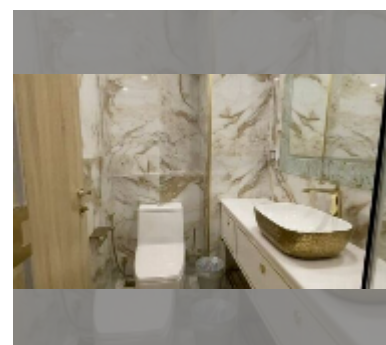

Condo for sale 1 bedroom 29 m² in Copacabana Beach Jomtien, Pattaya

฿ 4,390,000

UNIT PARAMETERS:

UID	FS-240035
quota	foreign quota
type	1 bedroom
size	29m²
floor	26
view	sea view

PROJECT PARAMETERS:

district	Jomtien
buildings	1
floors	59
built in	2022
maintenance	฿ 17,400/year

FACILITIES:

General information: highrise, meters to beach: 50, minutes to beach: 1, shuttle bus, beach front, open parking, multy-level parking.

Swimming pool: swimming pool, rooftop pool, infinity view, jacuzzi, pool bar , sunbathing area.

Chill zone: chill zone, garden, rooftop chillout.

Health zone: gym, sauna, hamam.

Other: lobby, meeting room, games room, kids playgarden, CCTV, security.