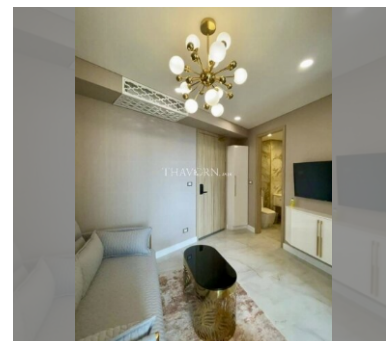

Condo for sale 1 bedroom 29 m² in Copacabana Beach Jomtien, Pattaya

฿ 4,900,000

UNIT PARAMETERS:

UID	FS-240035
quota	foreign quota
type	1 bedroom
size	29m ²
floor	26
view	sea view
quality	not chosen
transfer fee payer	Seller 50/Buyer 50

PROJECT PARAMETERS:

district	Jomtien
buildings	1
floors	59
built in	2022
maintenance	฿ 17,400/year

FACILITIES:

General information: highrise, meters to beach: 50, minutes to beach: 1, shuttle bus, beach front, pets are allowed, open parking, multy-level parking.

Swimming pool: swimming pool, rooftop pool, infinity view, jacuzzi, pool bar , sunbathing area.

Chill zone: chill zone, garden, rooftop chillout.

Health zone: gym, sauna, hamam.

Other: lobby, meeting room, games room, kids playgarden, CCTV, security.