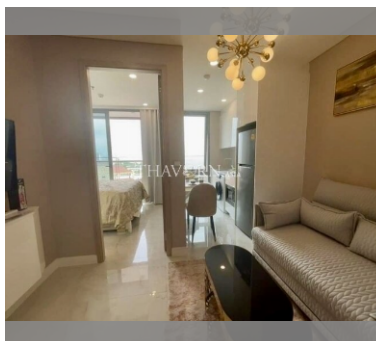

Condo for sale 1 bedroom 29 m² in Copacabana Beach Jomtien, Pattaya

฿ 4,900,000

UNIT PARAMETERS:

UID	FS-240035
quota	foreign quota
type	1 bedroom
size	29m²
floor	26
view	sea view
quality	not chosen
transfer fee payer	Seller 50/Buyer 50

PROJECT PARAMETERS:

district	Jomtien
buildings	1
floors	59
built in	2022
maintenance	฿ 17,400/year

FACILITIES:

General information: highrise, meters to beach: 50, minutes to beach: 1, shuttle bus, beach front, pets are allowed, open parking, multy-level parking.

Swimming pool: swimming pool, rooftop pool, infinity view, jacuzzi, pool bar , sunbathing area.

Chill zone: chill zone, garden, rooftop chillout.

Health zone: gym, sauna, hamam.

Other: lobby, meeting room, games room, kids playgarden, CCTV, security.