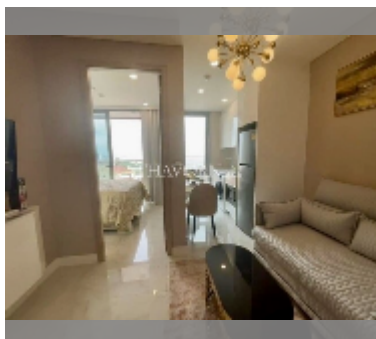

Condo for sale 1 bedroom 29 m² in Copacabana Beach Jomtien, Pattaya

฿ 4,390,000

UNIT PARAMETERS:

UID	FS-240035
quota	foreign quota
type	1 bedroom
size	29m²
floor	26
view	sea view

PROJECT PARAMETERS:

district	Jomtien
buildings	1
floors	59
built in	2022
maintenance	฿ 17,400/year

FACILITIES:

General information: highrise, meters to beach: 50, minutes to beach: 1, shuttle bus, beach front, open parking, multy-level parking.

Swimming pool: swimming pool, rooftop pool, infinity view, jacuzzi, pool bar , sunbathing area.

Chill zone: chill zone, garden, rooftop chillout.

Health zone: gym, sauna, hamam.

Other: lobby, meeting room, games room, kids playgarden, CCTV, security.