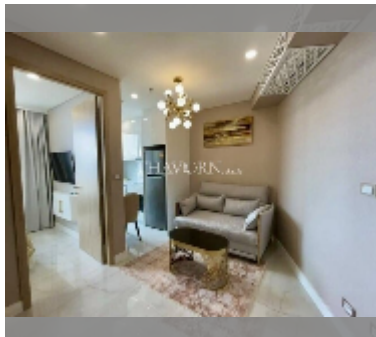

Condo for sale 1 bedroom 29 m² in Copacabana Beach Jomtien, Pattaya

฿ 4,390,000

UNIT PARAMETERS:

UID	FS-240035
quota	foreign quota
type	1 bedroom
size	29m²
floor	26
view	sea view

PROJECT PARAMETERS:

district	Jomtien
buildings	1
floors	59
built in	2022
maintenance	฿ 17,400/year

FACILITIES:

General information: highrise, meters to beach: 50, minutes to beach: 1, shuttle bus, beach front, open parking, multy-level parking.

Swimming pool: swimming pool, rooftop pool, infinity view, jacuzzi, pool bar , sunbathing area.

Chill zone: chill zone, garden, rooftop chillout.

Health zone: gym, sauna, hamam.

Other: lobby, meeting room, games room, kids playgarden, CCTV, security.