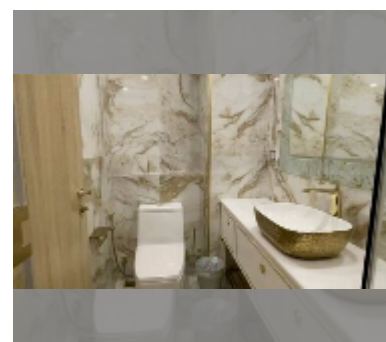

Condo for sale 1 bedroom 29 m² in Copacabana Beach Jomtien, Pattaya

฿ 4,390,000

UNIT PARAMETERS:

UID	FS-240035
quota	foreign quota
type	1 bedroom
size	29m²
floor	26
view	sea view

PROJECT PARAMETERS:

district	Jomtien
buildings	1
floors	59
built in	2022
maintenance	฿ 17,400/year

FACILITIES:

General information: highrise, meters to beach: 50, minutes to beach: 1, shuttle bus, beach front, open parking, multy-level parking.

Swimming pool: swimming pool, rooftop pool, infinity view, jacuzzi, pool bar , sunbathing area.

Chill zone: chill zone, garden, rooftop chillout.

Health zone: gym, sauna, hamam.

Other: lobby, meeting room, games room, kids playgarden, CCTV, security.