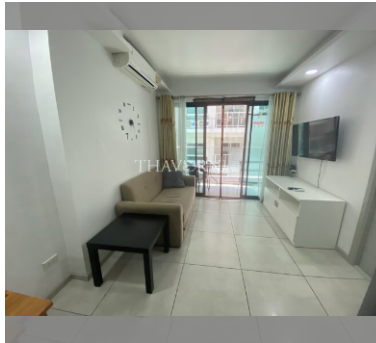

Condo for sale 1 bedroom 37 m² in Siam Oriental Tropical Garden, Pattaya

Introducing our 1-bedroom Condo for sale located in the heart of the renowned Siam Oriental Tropical Garden, Pattaya. Situated in the charming Pratumnak district, this property brims with vibrant culture and a vibrant neighborhood with easy access to major city attractions. Priced at an affordable 1,980,000, this Condo offers a comfortable and convenient living space suitable for both individuals and families. The property occupies a total area of 37 m², providing ample space for daily living and suitable for anyone who values space and comfort in their home. This condo is nestled on the 2nd floor of a neatly constructed 8-storey building. The flat has been decorated exquisitely, allowing you to enjoy a ready living space without the ne...

฿ 1,980,000

UNIT PARAMETERS:

UID	FS-240033
quota	foreign quota
type	1 bedroom
size	37m ²
floor	2
view	city view
quality	not chosen
transfer cost	
transfer fee payer	50/50
additional cost	
exclusive	on

PROJECT PARAMETERS:

Swimming pool: swimming pool, kids pool.

Health zone: gym.

Other: reception, CCTV, security.

details