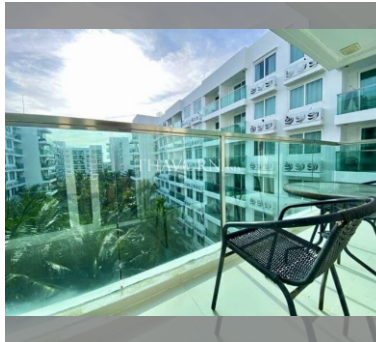

Condo for sale 2 bedroom 75 m² in Amazon Residence, Pattaya

฿ 4,640,000

UNIT PARAMETERS:

UID	FS-240031
quota	foreign quota
type	2 bedroom
size	75m ²
floor	6
view	pool view
quality	not chosen
transfer fee payer	50/50

PROJECT PARAMETERS:

district	Jomtien
buildings	4
floors	8
built in	2014
maintenance	฿ 31,500/year

FACILITIES:

General information: resort, shuttle bus, open parking.

Swimming pool: swimming pool, kids pool, water slides, waterfall, jacuzzi.

Chill zone: chill zone, garden.

Health zone: gym, sauna, hamam.

Other: reception, lobby, games room, CCTV, security, minimart, laundry.

details