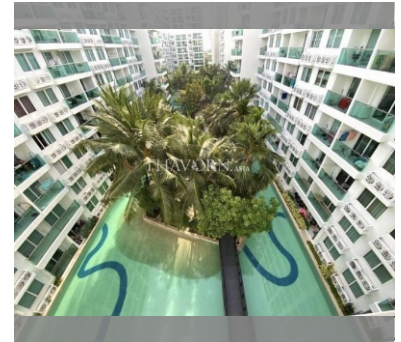

Condo for sale 2 bedroom 75 m² in Amazon Residence, Pattaya

฿ 4,640,000

UNIT PARAMETERS:

UID	FS-240031
quota	foreign quota
type	2 bedroom
size	75m ²
floor	6
view	pool view
quality	not chosen
transfer fee payer	50/50

PROJECT PARAMETERS:

district	Jomtien
buildings	4
floors	8
built in	2014
maintenance	฿ 31,500/year

FACILITIES:

General information: resort, shuttle bus, open parking.

Swimming pool: swimming pool, kids pool, water slides, waterfall, jacuzzi.

Chill zone: chill zone, garden.

Health zone: gym, sauna, hamam.

Other: reception, lobby, games room, CCTV, security, minimart, laundry.

details