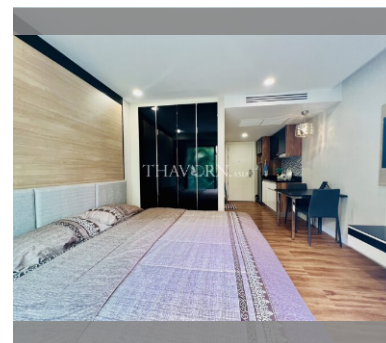

Condo for sale studio 26 m² in Dusit Grand Park, Pattaya

฿ 1,600,000

UNIT PARAMETERS:

UID	FS-240029
quota	foreign quota
type	studio
size	26m²
floor	3
view	city view
quality	good
equipment	furniture, kitchen appliances
online viewing	on
transfer cost	57,282
transfer fee payer	50/50
exclusive	on

PROJECT PARAMETERS:

district	Jomtien
buildings	6
floors	8
built in	2015
maintenance	฿ 10,920/year

FACILITIES:

General information: resort, meters to beach: 500, minutes to beach: 10, underground parking, open parking.

Swimming pool: swimming pool, kids pool, water slides, waterfall, jacuzzi.

Chill zone: chill zone, garden.

Health zone: gym, sauna.

Other: lobby, clubhouse, CCTV, security, room service.