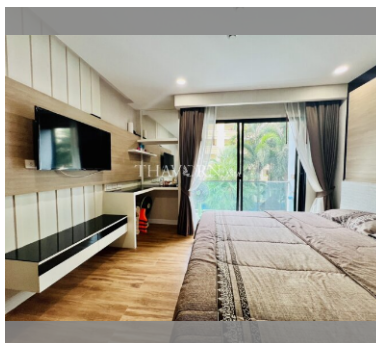

Condo for sale studio 26 m² in Dusit Grand Park, Pattaya

฿ 1,600,000

UNIT PARAMETERS:

UID	FS-240029
quota	foreign quota
type	studio
size	26m²
floor	3
view	city view
quality	good
equipment	furniture, kitchen appliances
online viewing	on
transfer cost	57,282
transfer fee payer	50/50
exclusive	on

PROJECT PARAMETERS:

district	Jomtien
buildings	6
floors	8
built in	2015
maintenance	฿ 10,920/year

FACILITIES:

General information: resort, meters to beach: 500, minutes to beach: 10, underground parking, open parking.

Swimming pool: swimming pool, kids pool, water slides, waterfall, jacuzzi.

Chill zone: chill zone, garden.

Health zone: gym, sauna.

Other: lobby, clubhouse, CCTV, security, room service.