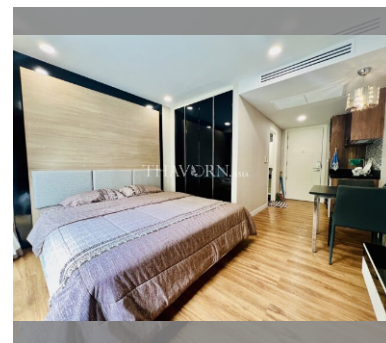

Condo for sale studio 26 m² in Dusit Grand Park, Pattaya

฿ 1,600,000

UNIT PARAMETERS:

UID	FS-240029
quota	foreign quota
type	studio
size	26m²
floor	3
view	city view
quality	good
equipment	furniture, kitchen appliances
online viewing	on
transfer cost	57,282
transfer fee payer	50/50
exclusive	on

PROJECT PARAMETERS:

district	Jomtien
buildings	6
floors	8
built in	2015
maintenance	฿ 10,920/year

FACILITIES:

General information: resort, meters to beach: 500, minutes to beach: 10, underground parking, open parking.

Swimming pool: swimming pool, kids pool, water slides, waterfall, jacuzzi.

Chill zone: chill zone, garden.

Health zone: gym, sauna.

Other: lobby, clubhouse, CCTV, security, room service.