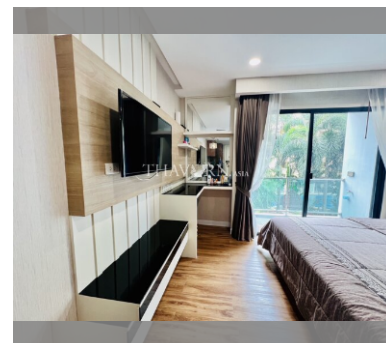

Condo for sale studio 26 m² in Dusit Grand Park, Pattaya

฿ 1,600,000

UNIT PARAMETERS:

UID	FS-240029
quota	foreign quota
type	studio
size	26m²
floor	3
view	city view
quality	good
equipment	furniture, kitchen appliances
online viewing	on
transfer cost	57,282
transfer fee payer	50/50
exclusive	on

PROJECT PARAMETERS:

district	Jomtien
buildings	6
floors	8
built in	2015
maintenance	฿ 10,920/year

FACILITIES:

General information: resort, meters to beach: 500, minutes to beach: 10, underground parking, open parking.

Swimming pool: swimming pool, kids pool, water slides, waterfall, jacuzzi.

Chill zone: chill zone, garden.

Health zone: gym, sauna.

Other: lobby, clubhouse, CCTV, security, room service.