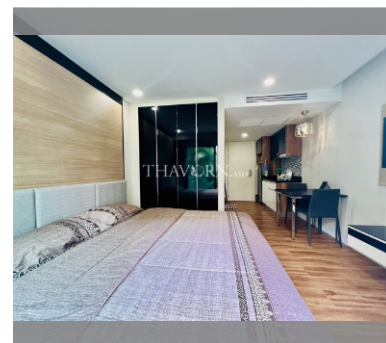

Condo for sale studio 26 m² in Dusit Grand Park, Pattaya

฿ 1,600,000

UNIT PARAMETERS:

UID	FS-240029
quota	foreign quota
type	studio
size	26m ²
floor	3
view	city view
quality	good
equipment	furniture, kitchen appliances
online viewing	on
transfer cost	57,282
transfer fee payer	50/50
exclusive	on

Swimming pool: swimming pool, kids pool, water slides, waterfall, jacuzzi.

Chill zone: chill zone, garden.

Health zone: gym, sauna.

Other: lobby, clubhouse, CCTV, security, room service.

details

THAVORN ASIA