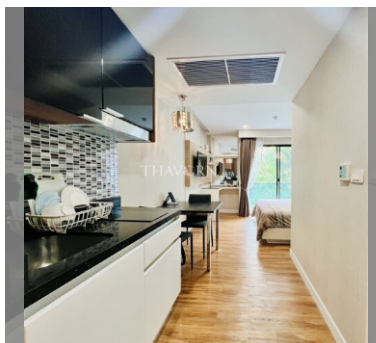

Condo for sale studio 26 m² in Dusit Grand Park, Pattaya

฿ 1,600,000

UNIT PARAMETERS:

UID	FS-240029
quota	foreign quota
type	studio
size	26m²
floor	3
view	city view
quality	good
equipment	furniture, kitchen appliances
online viewing	on
transfer cost	57,282
transfer fee payer	50/50
exclusive	on

PROJECT PARAMETERS:

district	Jomtien
buildings	6
floors	8
built in	2015
maintenance	฿ 10,920/year

FACILITIES:

General information: resort, meters to beach: 500, minutes to beach: 10, underground parking, open parking.

Swimming pool: swimming pool, kids pool, water slides, waterfall, jacuzzi.

Chill zone: chill zone, garden.

Health zone: gym, sauna.

Other: lobby, clubhouse, CCTV, security, room service.