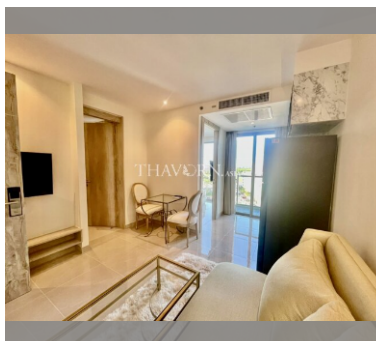

Condo for sale 1 bedroom 29 m² in The Riviera Monaco Pattaya, Pattaya

฿ 3,580,000

UNIT PARAMETERS:

UID	FS-240027
quota	foreign quota
type	1 bedroom
size	29m²
floor	10
view	city view
transfer fee payer	50/50

PROJECT PARAMETERS:

district	Na Jomtien
buildings	1
floors	40
built in	2022
maintenance	฿ 17,400/year

FACILITIES:

General information: highrise, meters to beach: 500, minutes to beach: 5, pets are allowed, open parking, multy-level parking, covered parking.

Swimming pool: swimming pool, kids pool, rooftop pool, infinity view, water slides, waterfall, jacuzzi, sunbathing area.

Chill zone: chill zone, garden, rooftop chillout.

Health zone: gym, sauna, hamam.

Other: reception, lobby, clubhouse, meeting room, games room, kids playgarden, CCTV, security.