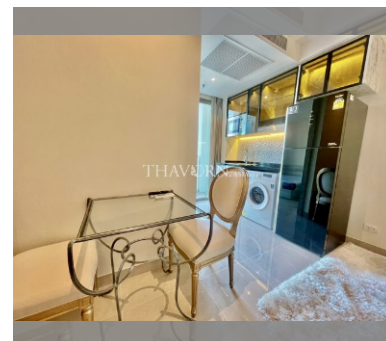

Condo for sale 1 bedroom 29 m² in The Riviera Monaco Pattaya, Pattaya

฿ 3,580,000

UNIT PARAMETERS:

UID	FS-240027
quota	foreign quota
type	1 bedroom
size	29m²
floor	10
view	city view
transfer cost	
transfer fee payer	50/50
additional cost	

PROJECT PARAMETERS:

district	Na Jomtien
buildings	1
floors	40
built in	2022
maintenance	฿ 17,400/year

FACILITIES:

General information: highrise, meters to beach: 500, minutes to beach: 5, pets are allowed, open parking, multy-level parking, covered parking.

Swimming pool: swimming pool, kids pool, rooftop pool, infinity view, water slides, waterfall, jacuzzi, sunbathing area.

Chill zone: chill zone, garden, rooftop chillout.

Health zone: gym, sauna, hamam.

Other: reception, lobby, clubhouse, meeting room, games room, kids playgarden, CCTV, security.