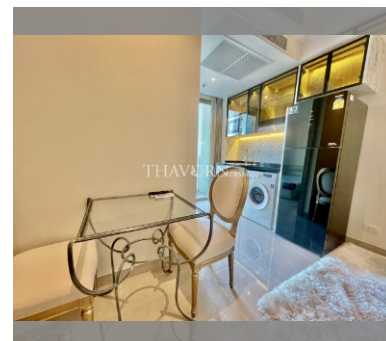

Condo for sale 1 bedroom 29 m² in The Riviera Monaco Pattaya, Pattaya

฿ 3,580,000

UNIT PARAMETERS:

UID	FS-240027
quota	foreign quota
type	1 bedroom
size	29m²
floor	10
view	city view
transfer fee payer	50/50

PROJECT PARAMETERS:

district	Na Jomtien
buildings	1
floors	40
built in	2022
maintenance	฿ 17,400/year

FACILITIES:

General information: highrise, meters to beach: 500, minutes to beach: 5, pets are allowed, open parking, multy-level parking, covered parking.

Swimming pool: swimming pool, kids pool, rooftop pool, infinity view, water slides, waterfall, jacuzzi, sunbathing area.

Chill zone: chill zone, garden, rooftop chillout.

Health zone: gym, sauna, hamam.

Other: reception, lobby, clubhouse, meeting room, games room, kids playgarden, CCTV, security.