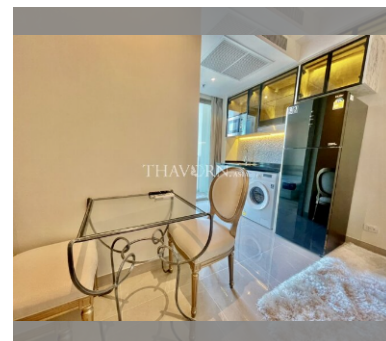

Condo for sale 1 bedroom 29 m² in The Riviera Monaco Pattaya, Pattaya

฿ 3,360,000

UNIT PARAMETERS:

UID	FS-240027
quota	company ownership
type	1 bedroom
size	29m²
floor	11
view	city view
quality	not chosen
transfer fee payer	50/50

PROJECT PARAMETERS:

district	Na Jomtien
buildings	1
floors	40
built in	2022
maintenance	฿ 17,400/year

FACILITIES:

General information: highrise, meters to beach: 500, minutes to beach: 5, pets are allowed, open parking, multy-level parking, covered parking.

Swimming pool: swimming pool, kids pool, rooftop pool, infinity view, water slides, waterfall, jacuzzi, sunbathing area.

Chill zone: chill zone, garden, rooftop chillout.

Health zone: gym, sauna, hamam.

Other: reception, lobby, clubhouse, meeting room, games room, kids playgarden, CCTV, security.