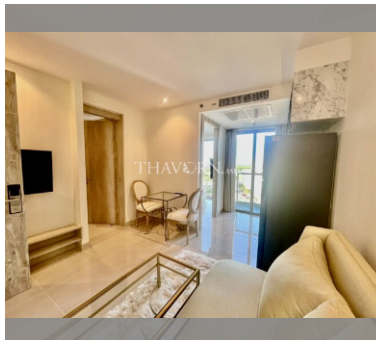

Condo for sale 1 bedroom 29 m² in The Riviera Monaco Pattaya, Pattaya

฿ 3,580,000

UNIT PARAMETERS:

UID	FS-240026
quota	foreign quota
type	1 bedroom
size	29m²
floor	20
view	city view
transfer fee payer	50/50

PROJECT PARAMETERS:

district	Na Jomtien
buildings	1
floors	40
built in	2022
maintenance	฿ 17,400/year

FACILITIES:

General information: highrise, meters to beach: 500, minutes to beach: 5, pets are allowed, open parking, multy-level parking, covered parking.

Swimming pool: swimming pool, kids pool, rooftop pool, infinity view, water slides, waterfall, jacuzzi, sunbathing area.

Chill zone: chill zone, garden, rooftop chillout.

Health zone: gym, sauna, hamam.

Other: reception, lobby, clubhouse, meeting room, games room, kids playgarden, CCTV, security.