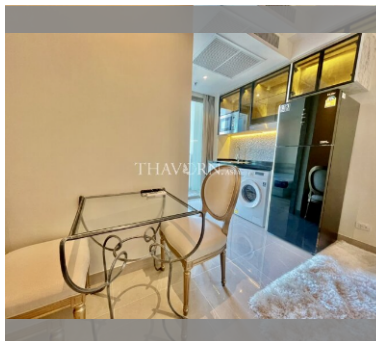

Condo for sale 1 bedroom 29 m² in The Riviera Monaco Pattaya, Pattaya

฿ 3,580,000

UNIT PARAMETERS:

UID	FS-240026
quota	foreign quota
type	1 bedroom
size	29m²
floor	20
view	city view
transfer fee payer	50/50

PROJECT PARAMETERS:

district	Na Jomtien
buildings	1
floors	40
built in	2022
maintenance	฿ 17,400/year

FACILITIES:

General information: highrise, meters to beach: 500, minutes to beach: 5, pets are allowed, open parking, multy-level parking, covered parking.

Swimming pool: swimming pool, kids pool, rooftop pool, infinity view, water slides, waterfall, jacuzzi, sunbathing area.

Chill zone: chill zone, garden, rooftop chillout.

Health zone: gym, sauna, hamam.

Other: reception, lobby, clubhouse, meeting room, games room, kids playgarden, CCTV, security.