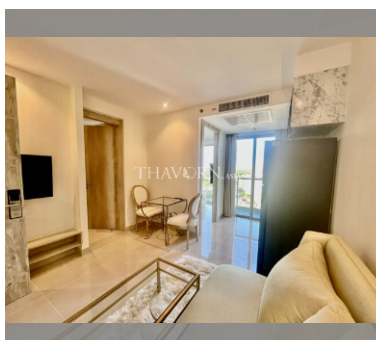

Condo for sale 1 bedroom 29 m² in The Riviera Monaco Pattaya, Pattaya

฿ 3,580,000

UNIT PARAMETERS:

UID	FS-240026
quota	foreign quota
type	1 bedroom
size	29m²
floor	20
view	city view
transfer cost	
transfer fee payer	50/50
additional cost	

PROJECT PARAMETERS:

district	Na Jomtien
buildings	1
floors	40
built in	2022
maintenance	฿ 17,400/year

FACILITIES:

General information: highrise, meters to beach: 500, minutes to beach: 5, pets are allowed, open parking, multy-level parking, covered parking.

Swimming pool: swimming pool, kids pool, rooftop pool, infinity view, water slides, waterfall, jacuzzi, sunbathing area.

Chill zone: chill zone, garden, rooftop chillout.

Health zone: gym, sauna, hamam.

Other: reception, lobby, clubhouse, meeting room, games room, kids playgarden, CCTV, security.