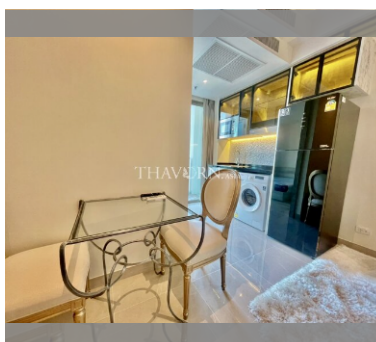

Condo for sale 1 bedroom 29 m² in The Riviera Monaco Pattaya, Pattaya

฿ 3,580,000

UNIT PARAMETERS:

UID	FS-240026
quota	foreign quota
type	1 bedroom
size	29m²
floor	20
view	city view
transfer cost	
transfer fee payer	50/50
additional cost	

PROJECT PARAMETERS:

district	Na Jomtien
buildings	1
floors	40
built in	2022
maintenance	฿ 17,400/year

FACILITIES:

General information: highrise, meters to beach: 500, minutes to beach: 5, pets are allowed, open parking, multy-level parking, covered parking.

Swimming pool: swimming pool, kids pool, rooftop pool, infinity view, water slides, waterfall, jacuzzi, sunbathing area.

Chill zone: chill zone, garden, rooftop chillout.

Health zone: gym, sauna, hamam.

Other: reception, lobby, clubhouse, meeting room, games room, kids playgarden, CCTV, security.