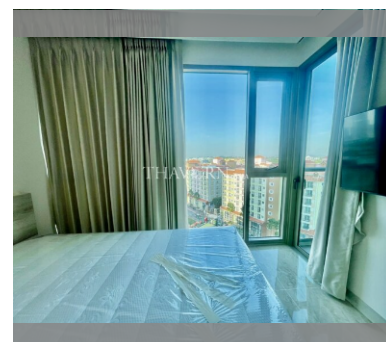

Condo for sale 1 bedroom 29 m² in The Riviera Monaco Pattaya, Pattaya

฿ 3,580,000

UNIT PARAMETERS:

UID	FS-240026
quota	foreign quota
type	1 bedroom
size	29m²
floor	20
view	city view
transfer cost	
transfer fee payer	50/50
additional cost	

PROJECT PARAMETERS:

district	Na Jomtien
buildings	1
floors	40
built in	2022
maintenance	฿ 17,400/year

FACILITIES:

General information: highrise, meters to beach: 500, minutes to beach: 5, pets are allowed, open parking, multy-level parking, covered parking.

Swimming pool: swimming pool, kids pool, rooftop pool, infinity view, water slides, waterfall, jacuzzi, sunbathing area.

Chill zone: chill zone, garden, rooftop chillout.

Health zone: gym, sauna, hamam.

Other: reception, lobby, clubhouse, meeting room, games room, kids playgarden, CCTV, security.