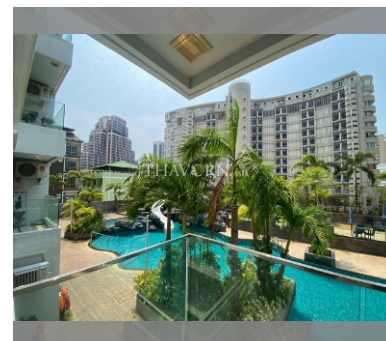

Condo for sale 1 bedroom 47 m² in The Cliff, Pattaya

฿ 3,620,000

UNIT PARAMETERS:

UID	FS-240025
quota	foreign quota
type	1 bedroom
size	47m ²
floor	2
view	pool view
transfer cost	
transfer fee payer	50/50
additional cost	

Swimming pool: swimming pool, kids pool, water slides, waterfall, sunbathing area.

Chill zone: chill zone, garden, barbeque areas.

Health zone: gym, sauna.

Other: reception, lobby, kids playgarden, CCTV, security.