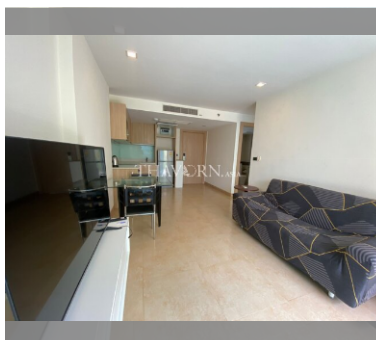

Condo for sale 1 bedroom 47 m² in The Cliff, Pattaya

฿ 3,620,000

UNIT PARAMETERS:

UID	FS-240025
quota	foreign quota
type	1 bedroom
size	47m²
floor	2
view	pool view
transfer cost	
transfer fee payer	50/50
additional cost	

PROJECT PARAMETERS:

district	Pratumnak
buildings	1
floors	27
built in	2013
maintenance	฿ 25,380/year

FACILITIES:

General information: highrise, meters to beach: 400, minutes to beach: 5, underground parking, open parking.

Swimming pool: swimming pool, kids pool, water slides, waterfall, sunbathing area.

Chill zone: chill zone, garden, barbeque areas.

Health zone: gym, sauna.

Other: reception, lobby, kids playgarden, CCTV, security.