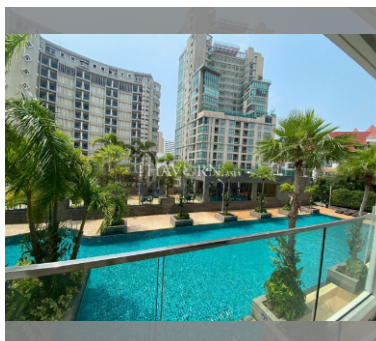

Condo for sale 1 bedroom 47 m² in The Cliff, Pattaya

฿ 3,620,000

UNIT PARAMETERS:

UID	FS-240025
quota	foreign quota
type	1 bedroom
size	47m ²
floor	2
view	pool view
transfer cost	
transfer fee payer	50/50
additional cost	

PROJECT PARAMETERS:

district	Pratumnak
buildings	1
floors	27
built in	2013
maintenance	฿ 25,380/year

FACILITIES:

General information: highrise, meters to beach: 400, minutes to beach: 5, underground parking, open parking.

Swimming pool: swimming pool, kids pool, water slides, waterfall, sunbathing area.

Chill zone: chill zone, garden, barbeque areas.

Health zone: gym, sauna.

Other: reception, lobby, kids playgarden, CCTV, security.