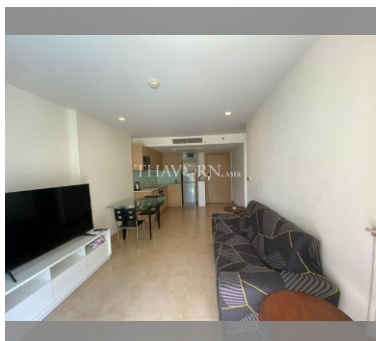

Condo for sale 1 bedroom 47 m² in The Cliff, Pattaya

฿ 3,590,000

UNIT PARAMETERS:

UID	FS-240025
quota	foreign quota
type	1 bedroom
size	47m²
floor	2
view	pool view
quality	not chosen
transfer fee payer	50/50

PROJECT PARAMETERS:

district	Pratumnak
buildings	1
floors	27
built in	2013
maintenance	฿ 25,380/year

FACILITIES:

General information: highrise, meters to

beach: 400, minutes to beach: 5,

underground parking, open parking.

Swimming pool: swimming pool, kids pool,

water slides, waterfall, sunbathing area.

Chill zone: chill zone, garden, barbeque areas.

Health zone: gym, sauna.

Other: reception, lobby, kids playgarden, CCTV, security.