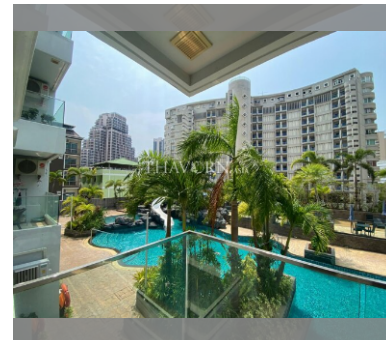

Condo for sale 1 bedroom 47 m² in The Cliff, Pattaya

฿ 3,590,000

UNIT PARAMETERS:

UID	FS-240025
quota	foreign quota
type	1 bedroom
size	47m ²
floor	2
view	pool view
quality	not chosen
transfer fee payer	50/50

PROJECT PARAMETERS:

district	Pratumnak
buildings	1
floors	27
built in	2013
maintenance	฿ 25,380/year

FACILITIES:

General information: highrise, meters to

beach: 400, minutes to beach: 5,

underground parking, open parking.

Swimming pool: swimming pool, kids pool,

water slides, waterfall, sunbathing area.

Chill zone: chill zone, garden, barbeque areas.

Health zone: gym, sauna.

Other: reception, lobby, kids playgarden, CCTV, security.