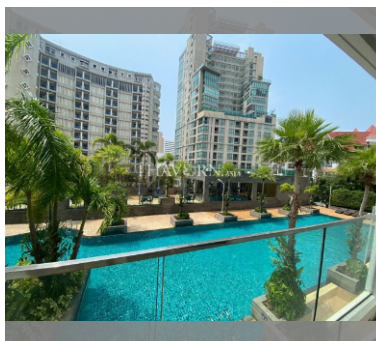

Condo for sale 1 bedroom 47 m² in The Cliff, Pattaya

฿ 3,590,000

UNIT PARAMETERS:

UID	FS-240025
quota	foreign quota
type	1 bedroom
size	47m ²
floor	2
view	pool view
quality	not chosen
transfer fee payer	50/50

PROJECT PARAMETERS:

district	Pratumnak
buildings	1
floors	27
built in	2013
maintenance	฿ 25,380/year

FACILITIES:

General information: highrise, meters to beach: 400, minutes to beach: 5, underground parking, open parking.

Swimming pool: swimming pool, kids pool, water slides, waterfall, sunbathing area.

Chill zone: chill zone, garden, barbeque areas.

Health zone: gym, sauna.

Other: reception, lobby, kids playgarden, CCTV, security.