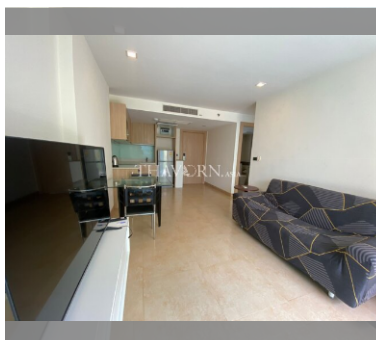

Condo for sale 1 bedroom 47 m² in The Cliff, Pattaya

฿ 3,590,000

UNIT PARAMETERS:

UID	FS-240025
quota	foreign quota
type	1 bedroom
size	47m²
floor	2
view	pool view
quality	not chosen
transfer fee payer	50/50

PROJECT PARAMETERS:

district	Pratumnak
buildings	1
floors	27
built in	2013
maintenance	฿ 25,380/year

FACILITIES:

General information: highrise, meters to beach: 400, minutes to beach: 5, underground parking, open parking.

Swimming pool: swimming pool, kids pool, water slides, waterfall, sunbathing area.

Chill zone: chill zone, garden, barbeque areas.

Health zone: gym, sauna.

Other: reception, lobby, kids playgarden, CCTV, security.