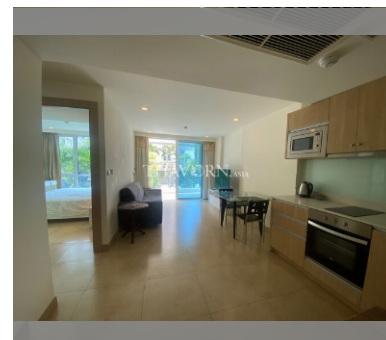

Condo for sale 1 bedroom 47 m² in The Cliff, Pattaya

฿ 3,620,000

UNIT PARAMETERS:

UID	FS-240025
quota	foreign quota
type	1 bedroom
size	47m²
floor	2
view	pool view
transfer cost	
transfer fee payer	50/50
additional cost	

PROJECT PARAMETERS:

district	Pratumnak
buildings	1
floors	27
built in	2013
maintenance	฿ 25,380/year

FACILITIES:

General information: highrise, meters to beach: 400, minutes to beach: 5, underground parking, open parking.

Swimming pool: swimming pool, kids pool, water slides, waterfall, sunbathing area.

Chill zone: chill zone, garden, barbeque areas.

Health zone: gym, sauna.

Other: reception, lobby, kids playgarden, CCTV, security.