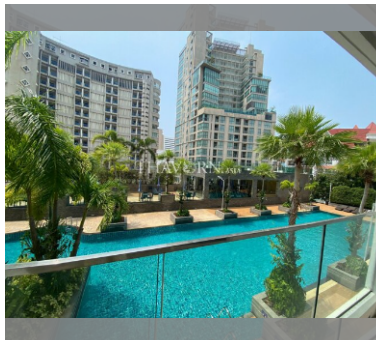

Condo for sale 1 bedroom 47 m² in The Cliff, Pattaya

฿ 3,620,000

UNIT PARAMETERS:

UID	FS-240025
quota	foreign quota
type	1 bedroom
size	47m ²
floor	2
view	pool view
transfer fee payer	50/50

PROJECT PARAMETERS:

district	Pratumnak
buildings	1
floors	27
built in	2013
maintenance	฿ 25,380/year

FACILITIES:

General information: highrise, meters to beach: 400, minutes to beach: 5, underground parking, open parking.

Swimming pool: swimming pool, kids pool, water slides, waterfall, sunbathing area.

Chill zone: chill zone, garden, barbeque areas.

Health zone: gym, sauna.

Other: reception, lobby, kids playgarden, CCTV, security.

details