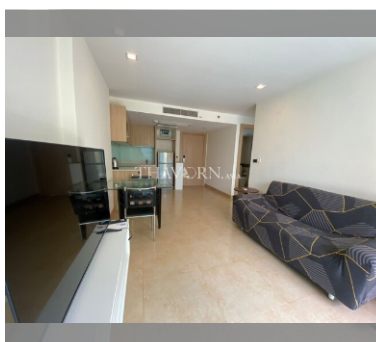

Condo for sale 1 bedroom 47 m² in The Cliff, Pattaya

฿ 3,620,000

UNIT PARAMETERS:

UID	FS-240025
quota	foreign quota
type	1 bedroom
size	47m²
floor	2
view	pool view
transfer fee payer	50/50

PROJECT PARAMETERS:

district	Pratumnak
buildings	1
floors	27
built in	2013
maintenance	฿ 25,380/year

FACILITIES:

General information: highrise, meters to beach: 400, minutes to beach: 5, underground parking, open parking.

Swimming pool: swimming pool, kids pool, water slides, waterfall, sunbathing area.

Chill zone: chill zone, garden, barbeque areas.

Health zone: gym, sauna.

Other: reception, lobby, kids playgarden, CCTV, security.