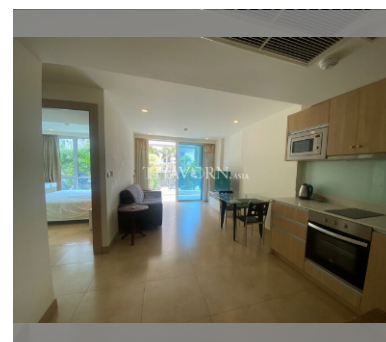

Condo for sale 1 bedroom 47 m² in The Cliff, Pattaya

฿ 3,620,000

UNIT PARAMETERS:

UID	FS-240025
quota	foreign quota
type	1 bedroom
size	47m²
floor	2
view	pool view
transfer fee payer	50/50

PROJECT PARAMETERS:

district	Pratumnak
buildings	1
floors	27
built in	2013
maintenance	฿ 25,380/year

FACILITIES:

General information: highrise, meters to beach: 400, minutes to beach: 5, underground parking, open parking.

Swimming pool: swimming pool, kids pool, water slides, waterfall, sunbathing area.

Chill zone: chill zone, garden, barbeque areas.

Health zone: gym, sauna.

Other: reception, lobby, kids playgarden, CCTV, security.