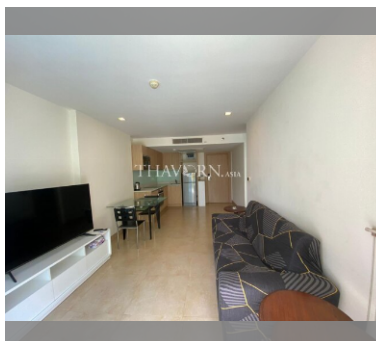

Condo for sale 1 bedroom 47 m² in The Cliff, Pattaya

฿ 3,620,000

UNIT PARAMETERS:

UID	FS-240025
quota	foreign quota
type	1 bedroom
size	47m²
floor	2
view	pool view
transfer cost	
transfer fee payer	50/50
additional cost	

PROJECT PARAMETERS:

district	Pratumnak
buildings	1
floors	27
built in	2013
maintenance	฿ 25,380/year

FACILITIES:

General information: highrise, meters to beach: 400, minutes to beach: 5, underground parking, open parking.

Swimming pool: swimming pool, kids pool, water slides, waterfall, sunbathing area.

Chill zone: chill zone, garden, barbeque areas.

Health zone: gym, sauna.

Other: reception, lobby, kids playgarden, CCTV, security.