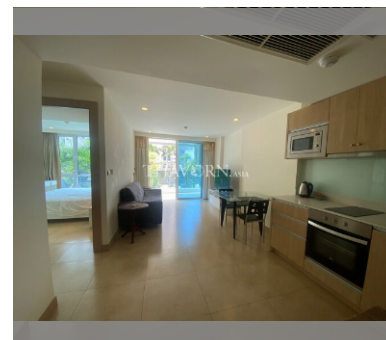

Condo for sale 1 bedroom 47 m² in The Cliff, Pattaya

฿ 3,590,000

UNIT PARAMETERS:

UID	FS-240025
quota	foreign quota
type	1 bedroom
size	47m²
floor	2
view	pool view
quality	not chosen
transfer fee payer	50/50

PROJECT PARAMETERS:

district	Pratumnak
buildings	1
floors	27
built in	2013
maintenance	฿ 25,380/year

FACILITIES:

General information: highrise, meters to

beach: 400, minutes to beach: 5,

underground parking, open parking.

Swimming pool: swimming pool, kids pool,

water slides, waterfall, sunbathing area.

Chill zone: chill zone, garden, barbeque areas.

Health zone: gym, sauna.

Other: reception, lobby, kids playgarden, CCTV, security.