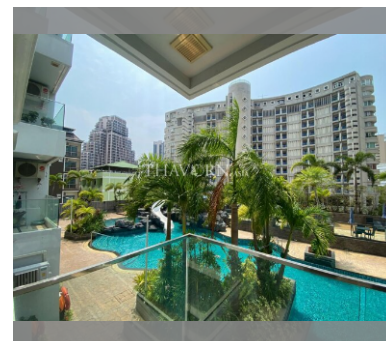

Condo for sale 1 bedroom 47 m² in The Cliff, Pattaya

฿ 3,590,000

UNIT PARAMETERS:

UID	FS-240025
quota	foreign quota
type	1 bedroom
size	47m ²
floor	2
view	pool view
quality	not chosen
transfer fee payer	50/50

Swimming pool: swimming pool, kids pool, water slides, waterfall, sunbathing area.

Chill zone: chill zone, garden, barbeque areas.

Health zone: gym, sauna.

Other: reception, lobby, kids playgarden, CCTV, security.