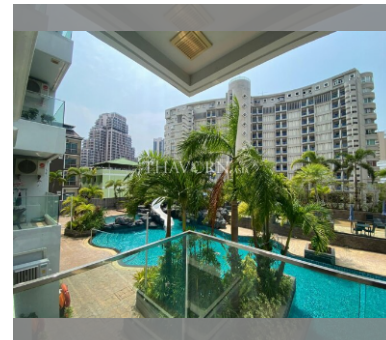

Condo for sale 1 bedroom 47 m² in The Cliff, Pattaya

฿ 3,620,000

UNIT PARAMETERS:

UID	FS-240025
quota	foreign quota
type	1 bedroom
size	47m ²
floor	2
view	pool view
transfer fee payer	50/50

PROJECT PARAMETERS:

district	Pratumnak
buildings	1
floors	27
built in	2013
maintenance	฿ 25,380/year

FACILITIES:

General information: highrise, meters to beach: 400, minutes to beach: 5, underground parking, open parking.

Swimming pool: swimming pool, kids pool, water slides, waterfall, sunbathing area.

Chill zone: chill zone, garden, barbeque areas.

Health zone: gym, sauna.

Other: reception, lobby, kids playgarden, CCTV, security.

details