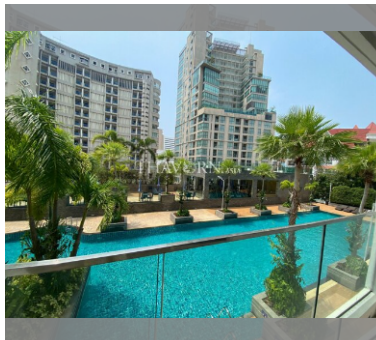

Condo for sale 1 bedroom 47 m² in The Cliff, Pattaya

฿ 3,590,000

UNIT PARAMETERS:

UID	FS-240025
quota	foreign quota
type	1 bedroom
size	47m ²
floor	2
view	pool view
quality	not chosen
transfer fee payer	50/50

PROJECT PARAMETERS:

district	Pratumnak
buildings	1
floors	27
built in	2013
maintenance	฿ 25,380/year

FACILITIES:

General information: highrise, meters to

beach: 400, minutes to beach: 5,

underground parking, open parking.

Swimming pool: swimming pool, kids pool,

water slides, waterfall, sunbathing area.

Chill zone: chill zone, garden, barbeque areas.

Health zone: gym, sauna.

Other: reception, lobby, kids playgarden, CCTV, security.