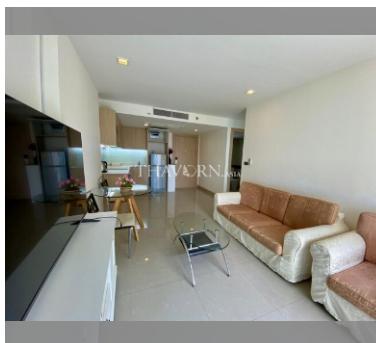

Condo for sale 1 bedroom 47 m² in The Cliff, Pattaya

฿ 3,620,000

UNIT PARAMETERS:

UID	FS-240024
quota	foreign quota
type	1 bedroom
size	47m²
floor	3
view	pool view
transfer fee payer	50/50

PROJECT PARAMETERS:

district	Pratumnak
buildings	1
floors	27
built in	2013
maintenance	฿ 25,380/year

FACILITIES:

General information: highrise, meters to beach: 400, minutes to beach: 5, underground parking, open parking.

Swimming pool: swimming pool, kids pool, water slides, waterfall, sunbathing area.

Chill zone: chill zone, garden, barbeque areas.

Health zone: gym, sauna.

Other: reception, lobby, kids playgarden, CCTV, security.