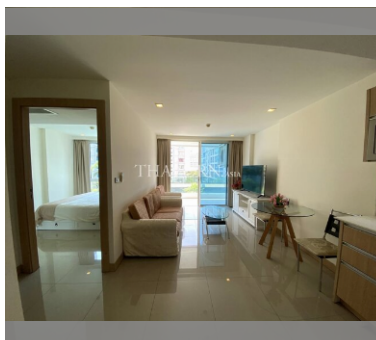

Condo for sale 1 bedroom 47 m² in The Cliff, Pattaya

฿ 3,590,000

UNIT PARAMETERS:

UID	FS-240024
quota	foreign quota
type	1 bedroom
size	47m²
floor	3
view	pool view
quality	not chosen
transfer fee payer	50/50

PROJECT PARAMETERS:

district	Pratumnak
buildings	1
floors	27
built in	2013
maintenance	฿ 25,380/year

FACILITIES:

General information: highrise, meters to

beach: 400, minutes to beach: 5,

underground parking, open parking.

Swimming pool: swimming pool, kids pool, water slides, waterfall, sunbathing area.

Chill zone: chill zone, garden, barbeque areas.

Health zone: gym, sauna.

Other: reception, lobby, kids playgarden, CCTV, security.