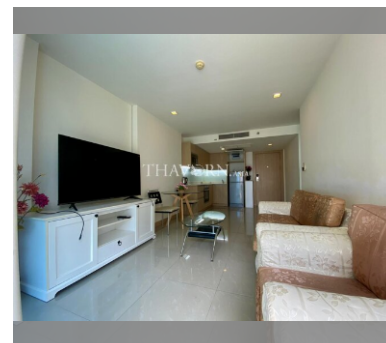

Condo for sale 1 bedroom 47 m² in The Cliff, Pattaya

฿ 3,620,000

UNIT PARAMETERS:

UID	FS-240024
quota	foreign quota
type	1 bedroom
size	47m²
floor	3
view	pool view
transfer fee payer	50/50

PROJECT PARAMETERS:

district	Pratumnak
buildings	1
floors	27
built in	2013
maintenance	฿ 25,380/year

FACILITIES:

General information: highrise, meters to beach: 400, minutes to beach: 5, underground parking, open parking.

Swimming pool: swimming pool, kids pool, water slides, waterfall, sunbathing area.

Chill zone: chill zone, garden, barbeque areas.

Health zone: gym, sauna.

Other: reception, lobby, kids playgarden, CCTV, security.