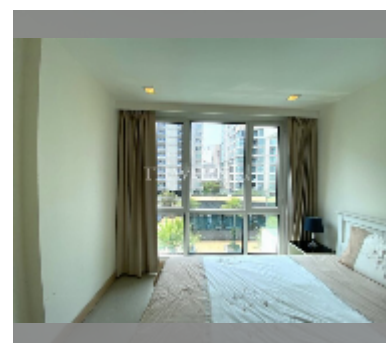

Condo for sale 1 bedroom 47 m² in The Cliff, Pattaya

฿ 3,400,000

UNIT PARAMETERS:

UID	FS-240024
quota	foreign quota
type	1 bedroom
size	47m²
floor	3
view	pool view

PROJECT PARAMETERS:

district	Pratumnak
buildings	1
floors	27
built in	2013
maintenance	฿ 25,380/year

FACILITIES:

General information: highrise, meters to

beach: 400, minutes to beach: 5,

underground parking, open parking.

Swimming pool: swimming pool, kids pool, water slides, waterfall, sunbathing area.

Chill zone: chill zone, garden, barbeque areas.

Health zone: gym, sauna.

Other: reception, lobby, kids playgarden, CCTV, security.