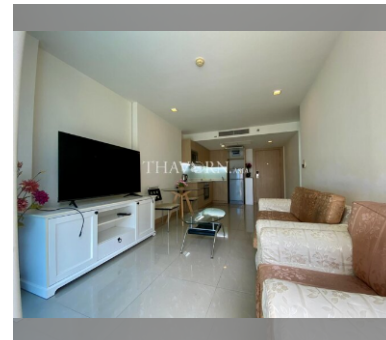

Condo for sale 1 bedroom 47 m² in The Cliff, Pattaya

฿ 3,590,000

UNIT PARAMETERS:

UID	FS-240024
quota	foreign quota
type	1 bedroom
size	47m²
floor	3
view	pool view
quality	not chosen
transfer fee payer	50/50

PROJECT PARAMETERS:

district	Pratumnak
buildings	1
floors	27
built in	2013
maintenance	฿ 25,380/year

FACILITIES:

General information: highrise, meters to

beach: 400, minutes to beach: 5,

underground parking, open parking.

Swimming pool: swimming pool, kids pool, water slides, waterfall, sunbathing area.

Chill zone: chill zone, garden, barbeque areas.

Health zone: gym, sauna.

Other: reception, lobby, kids playgarden, CCTV, security.