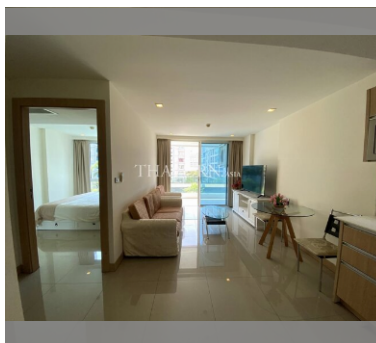

Condo for sale 1 bedroom 47 m² in The Cliff, Pattaya

฿ 3,620,000

UNIT PARAMETERS:

UID	FS-240024
quota	foreign quota
type	1 bedroom
size	47m²
floor	3
view	pool view
transfer fee payer	50/50

PROJECT PARAMETERS:

district	Pratumnak
buildings	1
floors	27
built in	2013
maintenance	฿ 25,380/year

FACILITIES:

General information: highrise, meters to beach: 400, minutes to beach: 5, underground parking, open parking.

Swimming pool: swimming pool, kids pool, water slides, waterfall, sunbathing area.

Chill zone: chill zone, garden, barbeque areas.

Health zone: gym, sauna.

Other: reception, lobby, kids playgarden, CCTV, security.