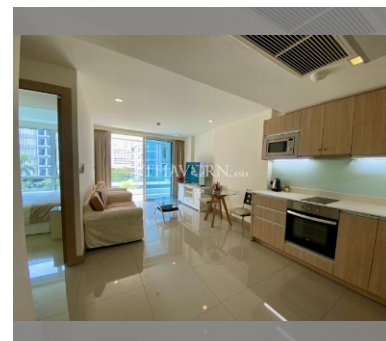

Condo for sale 1 bedroom 47 m² in The Cliff, Pattaya

฿ 3,590,000

UNIT PARAMETERS:

UID	FS-240024
quota	foreign quota
type	1 bedroom
size	47m²
floor	3
view	pool view
quality	not chosen
transfer fee payer	50/50

PROJECT PARAMETERS:

district	Pratumnak
buildings	1
floors	27
built in	2013
maintenance	฿ 25,380/year

FACILITIES:

General information: highrise, meters to

beach: 400, minutes to beach: 5,

underground parking, open parking.

Swimming pool: swimming pool, kids pool, water slides, waterfall, sunbathing area.

Chill zone: chill zone, garden, barbeque areas.

Health zone: gym, sauna.

Other: reception, lobby, kids playgarden, CCTV, security.