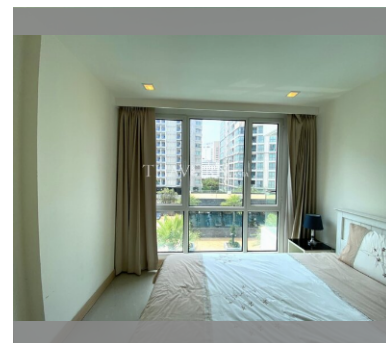

Condo for sale 1 bedroom 47 m² in The Cliff, Pattaya

฿ 3,620,000

UNIT PARAMETERS:

UID	FS-240024
quota	foreign quota
type	1 bedroom
size	47m²
floor	3
view	pool view
transfer fee payer	50/50

PROJECT PARAMETERS:

district	Pratumnak
buildings	1
floors	27
built in	2013
maintenance	฿ 25,380/year

FACILITIES:

General information: highrise, meters to beach: 400, minutes to beach: 5, underground parking, open parking.

Swimming pool: swimming pool, kids pool, water slides, waterfall, sunbathing area.

Chill zone: chill zone, garden, barbeque areas.

Health zone: gym, sauna.

Other: reception, lobby, kids playgarden, CCTV, security.