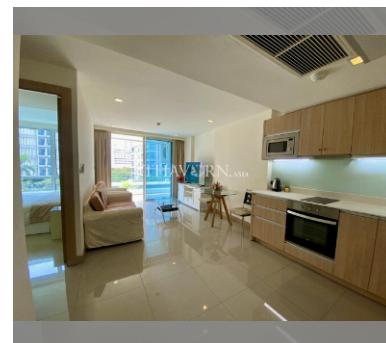

Condo for sale 1 bedroom 47 m² in The Cliff, Pattaya

฿ 3,620,000

UNIT PARAMETERS:

UID	FS-240024
quota	foreign quota
type	1 bedroom
size	47m²
floor	3
view	pool view
transfer fee payer	50/50

PROJECT PARAMETERS:

district	Pratumnak
buildings	1
floors	27
built in	2013
maintenance	฿ 25,380/year

FACILITIES:

General information: highrise, meters to beach: 400, minutes to beach: 5, underground parking, open parking.

Swimming pool: swimming pool, kids pool, water slides, waterfall, sunbathing area.

Chill zone: chill zone, garden, barbeque areas.

Health zone: gym, sauna.

Other: reception, lobby, kids playgarden, CCTV, security.