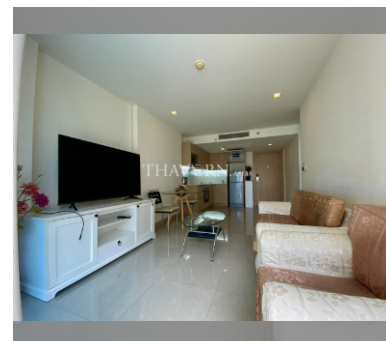

Condo for sale 1 bedroom 47 m² in The Cliff, Pattaya

฿ 3,590,000

UNIT PARAMETERS:

UID	FS-240024
quota	foreign quota
type	1 bedroom
size	47m²
floor	3
view	pool view
quality	not chosen
transfer fee payer	50/50

PROJECT PARAMETERS:

district	Pratumnak
buildings	1
floors	27
built in	2013
maintenance	฿ 25,380/year

FACILITIES:

General information: highrise, meters to

beach: 400, minutes to beach: 5,

underground parking, open parking.

Swimming pool: swimming pool, kids pool, water slides, waterfall, sunbathing area.

Chill zone: chill zone, garden, barbeque areas.

Health zone: gym, sauna.

Other: reception, lobby, kids playgarden, CCTV, security.