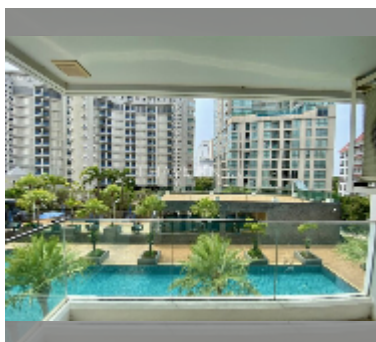

Condo for sale 1 bedroom 47 m² in The Cliff, Pattaya

฿ 3,400,000

UNIT PARAMETERS:

UID	FS-240024
quota	foreign quota
type	1 bedroom
size	47m ²
floor	3
view	pool view

PROJECT PARAMETERS:

district	Pratumnak
buildings	1
floors	27
built in	2013
maintenance	฿ 25,380/year

FACILITIES:

General information: highrise, meters to

beach: 400, minutes to beach: 5,

underground parking, open parking.

Swimming pool: swimming pool, kids pool, water slides, waterfall, sunbathing area.

Chill zone: chill zone, garden, barbeque areas.

Health zone: gym, sauna.

Other: reception, lobby, kids playgarden, CCTV, security.

details