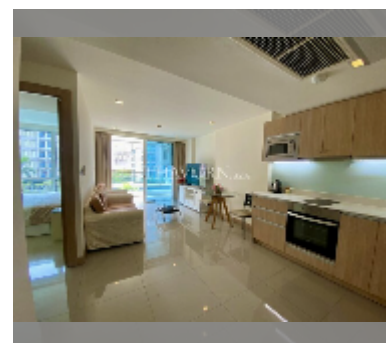

Condo for sale 1 bedroom 47 m² in The Cliff, Pattaya

฿ 3,400,000

UNIT PARAMETERS:

UID	FS-240024
quota	foreign quota
type	1 bedroom
size	47m ²
floor	3
view	pool view

PROJECT PARAMETERS:

district	Pratumnak
buildings	1
floors	27
built in	2013
maintenance	฿ 25,380/year

Health zone: gym, sauna.

Other: reception, lobby, kids playgarden, CCTV, security.

details