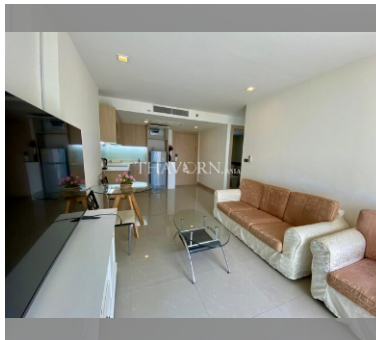

Condo for sale 1 bedroom 47 m² in The Cliff, Pattaya

฿ 3,590,000

UNIT PARAMETERS:

UID	FS-240024
quota	foreign quota
type	1 bedroom
size	47m²
floor	3
view	pool view
quality	not chosen
transfer fee payer	50/50

PROJECT PARAMETERS:

district	Pratumnak
buildings	1
floors	27
built in	2013
maintenance	฿ 25,380/year

FACILITIES:

General information: highrise, meters to

beach: 400, minutes to beach: 5,

underground parking, open parking.

Swimming pool: swimming pool, kids pool, water slides, waterfall, sunbathing area.

Chill zone: chill zone, garden, barbeque areas.

Health zone: gym, sauna.

Other: reception, lobby, kids playgarden, CCTV, security.