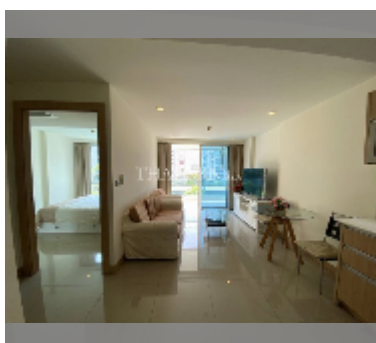

Condo for sale 1 bedroom 47 m² in The Cliff, Pattaya

฿ 3,400,000

UNIT PARAMETERS:

UID	FS-240024
quota	foreign quota
type	1 bedroom
size	47m²
floor	3
view	pool view

PROJECT PARAMETERS:

district	Pratumnak
buildings	1
floors	27
built in	2013
maintenance	฿ 25,380/year

FACILITIES:

General information: highrise, meters to

beach: 400, minutes to beach: 5,

underground parking, open parking.

Swimming pool: swimming pool, kids pool, water slides, waterfall, sunbathing area.

Chill zone: chill zone, garden, barbeque areas.

Health zone: gym, sauna.

Other: reception, lobby, kids playgarden, CCTV, security.