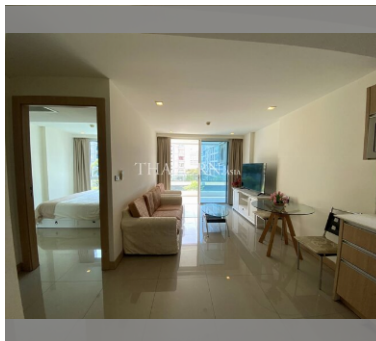

Condo for sale 1 bedroom 47 m² in The Cliff, Pattaya

฿ 3,620,000

UNIT PARAMETERS:

UID	FS-240024
quota	foreign quota
type	1 bedroom
size	47m²
floor	3
view	pool view
transfer cost	
transfer fee payer	50/50
additional cost	

PROJECT PARAMETERS:

district	Pratumnak
buildings	1
floors	27
built in	2013
maintenance	฿ 25,380/year

FACILITIES:

General information: highrise, meters to beach: 400, minutes to beach: 5,

underground parking, open parking.

Swimming pool: swimming pool, kids pool, water slides, waterfall, sunbathing area.

Chill zone: chill zone, garden, barbeque areas.

Health zone: gym, sauna.

Other: reception, lobby, kids playgarden, CCTV, security.