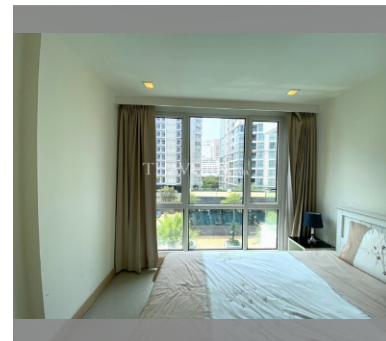

Condo for sale 1 bedroom 47 m² in The Cliff, Pattaya

฿ 3,620,000

UNIT PARAMETERS:

UID	FS-240024
quota	foreign quota
type	1 bedroom
size	47m²
floor	3
view	pool view
transfer cost	
transfer fee payer	50/50
additional cost	

PROJECT PARAMETERS:

district	Pratumnak
buildings	1
floors	27
built in	2013
maintenance	฿ 25,380/year

FACILITIES:

General information: highrise, meters to beach: 400, minutes to beach: 5,

underground parking, open parking.

Swimming pool: swimming pool, kids pool, water slides, waterfall, sunbathing area.

Chill zone: chill zone, garden, barbeque areas.

Health zone: gym, sauna.

Other: reception, lobby, kids playgarden, CCTV, security.