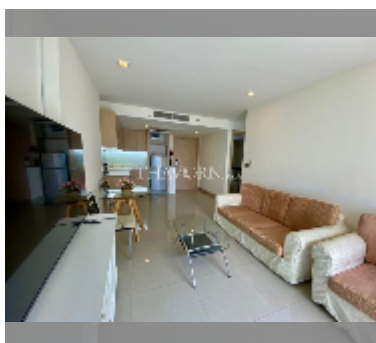

Condo for sale 1 bedroom 47 m² in The Cliff, Pattaya

฿ 3,400,000

UNIT PARAMETERS:

UID	FS-240024
quota	foreign quota
type	1 bedroom
size	47m ²
floor	3
view	pool view

PROJECT PARAMETERS:

district	Pratumnak
buildings	1
floors	27
built in	2013
maintenance	฿ 25,380/year

Health zone: gym, sauna.

Other: reception, lobby, kids playgarden, CCTV, security.

details