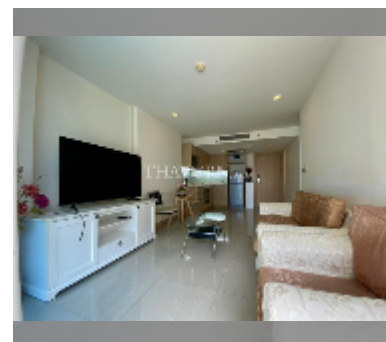

Condo for sale 1 bedroom 47 m² in The Cliff, Pattaya

฿ 3,400,000

UNIT PARAMETERS:

UID	FS-240024
quota	foreign quota
type	1 bedroom
size	47m ²
floor	3
view	pool view

PROJECT PARAMETERS:

district	Pratumnak
buildings	1
floors	27
built in	2013
maintenance	฿ 25,380/year

Health zone: gym, sauna.

Other: reception, lobby, kids playgarden, CCTV, security.

details