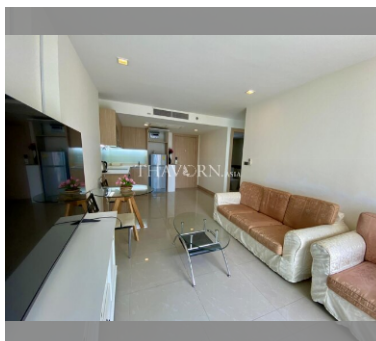

Condo for sale 1 bedroom 47 m² in The Cliff, Pattaya

฿ 3,590,000

UNIT PARAMETERS:

UID	FS-240024
quota	foreign quota
type	1 bedroom
size	47m²
floor	3
view	pool view
quality	not chosen
transfer fee payer	50/50

PROJECT PARAMETERS:

district	Pratumnak
buildings	1
floors	27
built in	2013
maintenance	฿ 25,380/year

FACILITIES:

General information: highrise, meters to

beach: 400, minutes to beach: 5,

underground parking, open parking.

Swimming pool: swimming pool, kids pool, water slides, waterfall, sunbathing area.

Chill zone: chill zone, garden, barbeque areas.

Health zone: gym, sauna.

Other: reception, lobby, kids playgarden, CCTV, security.