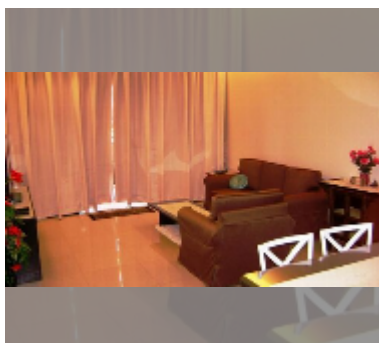

Condo for sale 1 bedroom 67 m² in Pattaya City Resort, Pattaya

฿ 4,790,000

UNIT PARAMETERS:

UID	FS-240020
quota	foreign quota
type	1 bedroom
size	67m ²
floor	2
view	pool view
quality	good
equipment: furniture, air conditioner, television, refrigerator	

Health zone: gym.

Other: clubhouse, kids playgarden, CCTV, security.

details