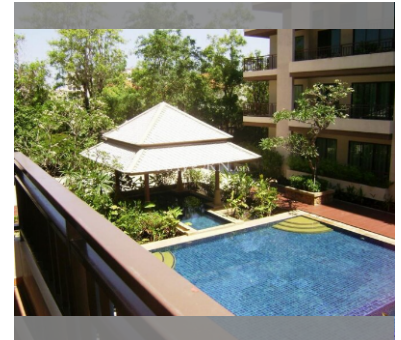

Condo for sale 1 bedroom 67 m² in Pattaya City Resort, Pattaya

฿ 4,790,000

UNIT PARAMETERS:

UID	FS-240020
quota	foreign quota
type	1 bedroom
size	67m ²
floor	2
view	pool view
quality	not chosen
transfer fee payer	50/50

PROJECT PARAMETERS:

district	Central Pattaya
buildings	3
floors	8
built in	2010

FACILITIES:

General information: lowrise, underground parking.

Swimming pool: swimming pool.

Chill zone: garden, rooftop chillout, barbeque areas.

Health zone: gym.

Other: clubhouse, kids playgarden, CCTV, security.

details