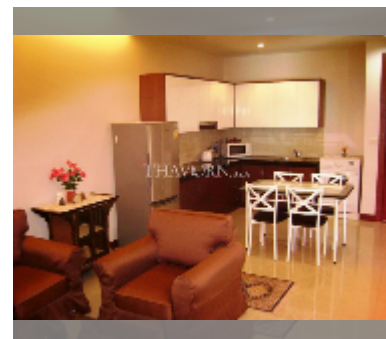

Condo for sale 1 bedroom 67 m² in Pattaya City Resort, Pattaya

฿ 4,790,000

UNIT PARAMETERS:

UID	FS-240020
quota	foreign quota
type	1 bedroom
size	67m ²
floor	2
view	pool view
quality	good
equipment: furniture, air conditioner, television, refrigerator	

Health zone: gym.

Other: clubhouse, kids playgarden, CCTV, security.

[details](#)