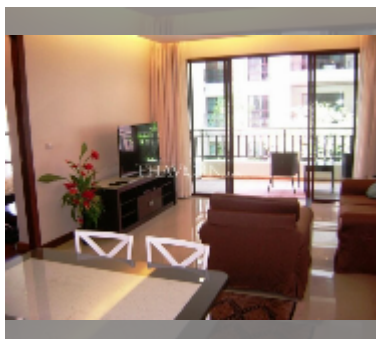

Condo for sale 1 bedroom 67 m² in Pattaya City Resort, Pattaya

฿ 4,790,000

UNIT PARAMETERS:

UID	FS-240020
quota	foreign quota
type	1 bedroom
size	67m ²
floor	2
view	pool view
quality	good
equipment: furniture, air conditioner, television, refrigerator	

PROJECT PARAMETERS:

district	Central Pattaya
buildings	3
floors	8
built in	2010

FACILITIES:

General information: lowrise, underground parking.

Swimming pool: swimming pool.

Chill zone: garden, rooftop chillout, barbeque areas.

Health zone: gym.

Other: clubhouse, kids playgarden, CCTV, security.

[details](#)