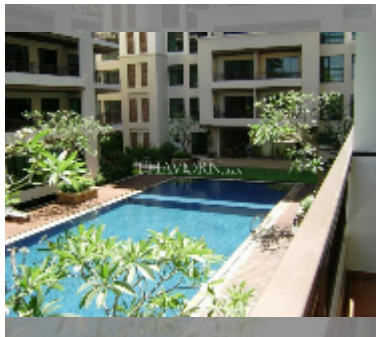

Condo for sale 1 bedroom 67 m² in Pattaya City Resort, Pattaya

฿ 4,790,000

UNIT PARAMETERS:

UID	FS-240020
quota	foreign quota
type	1 bedroom
size	67m ²
floor	2
view	pool view
quality	good
equipment: furniture, air conditioner, television, refrigerator	

PROJECT PARAMETERS:

district	Central Pattaya
buildings	3
floors	8
built in	2010

FACILITIES:

General information: lowrise, underground parking.

Swimming pool: swimming pool.

Chill zone: garden, rooftop chillout, barbeque areas.

Health zone: gym.

Other: clubhouse, kids playgarden, CCTV, security.

[details](#)