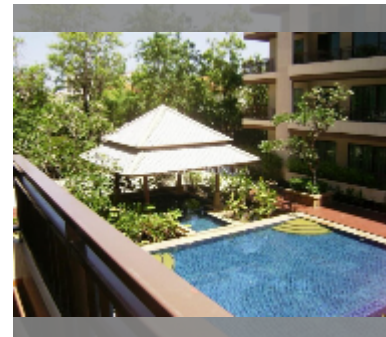

Condo for sale 1 bedroom 67 m² in Pattaya City Resort, Pattaya

฿ 4,790,000

UNIT PARAMETERS:

UID	FS-240020
quota	foreign quota
type	1 bedroom
size	67m ²
floor	2
view	pool view
quality	good
equipment: furniture, air conditioner, television, refrigerator	

PROJECT PARAMETERS:

district	Central Pattaya
buildings	3
floors	8
built in	2010

FACILITIES:

General information: lowrise, underground parking.

Swimming pool: swimming pool.

Chill zone: garden, rooftop chillout, barbeque areas.

Health zone: gym.

Other: clubhouse, kids playgarden, CCTV, security.

[details](#)