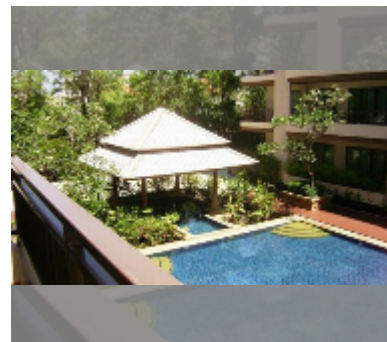

Condo for sale 1 bedroom 67 m² in Pattaya City Resort, Pattaya

฿ 4,790,000

UNIT PARAMETERS:

UID	FS-240020
quota	foreign quota
type	1 bedroom
size	67m ²
floor	2
view	pool view
quality	good
equipment: furniture, air conditioner, television, refrigerator	

PROJECT PARAMETERS:

district	Central Pattaya
buildings	3
floors	8
built in	2010

FACILITIES:

General information: lowrise, underground parking.

Swimming pool: swimming pool.

Chill zone: garden, rooftop chillout, barbeque areas.

Health zone: gym.

Other: clubhouse, kids playgarden, CCTV, security.

details