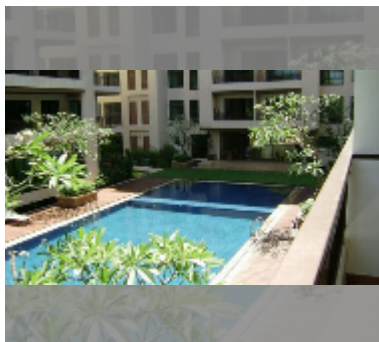

Condo for sale 1 bedroom 67 m² in Pattaya City Resort, Pattaya

฿ 4,790,000

UNIT PARAMETERS:

UID	FS-240020
quota	foreign quota
type	1 bedroom
size	67m ²
floor	2
view	pool view
quality	good
equipment: furniture, air conditioner, television, refrigerator	

PROJECT PARAMETERS:

district	Central Pattaya
buildings	3
floors	8
built in	2010

FACILITIES:

General information: lowrise, underground parking.

Swimming pool: swimming pool.

Chill zone: garden, rooftop chillout, barbeque areas.

Health zone: gym.

Other: clubhouse, kids playgarden, CCTV, security.

details