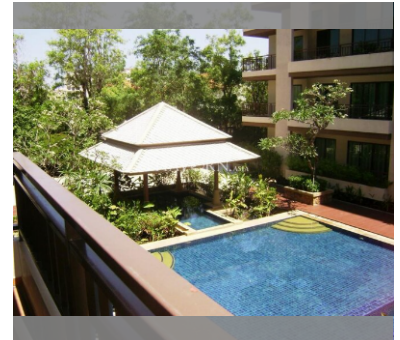

Condo for sale 1 bedroom 67 m<sup>2</sup> in Pattaya City Resort, Pattaya

### FACILITIES:

**General information:** lowrise, underground parking.

**Swimming pool:** swimming pool.

**Chill zone:** garden, rooftop chillout, barbeque areas.

**Health zone:** gym.

**Other:** clubhouse, kids playgarden, CCTV, security.