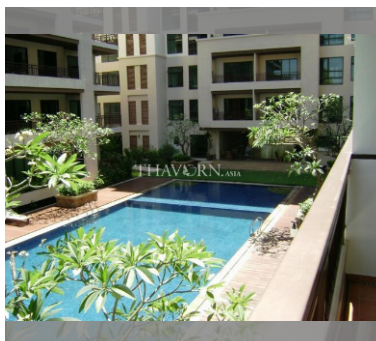

Condo for sale 1 bedroom 67 m<sup>2</sup> in Pattaya City Resort, Pattaya

### FACILITIES:

**General information:** lowrise, underground parking.

**Swimming pool:** swimming pool.

**Chill zone:** garden, rooftop chillout, barbeque areas.

**Health zone:** gym.

**Other:** clubhouse, kids playgarden, CCTV, security.