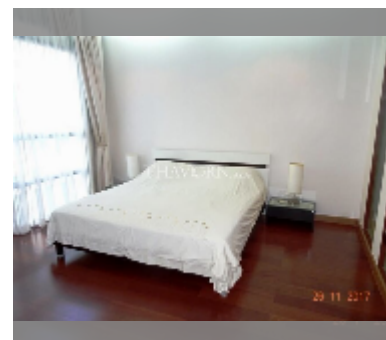

Condo for sale 1 bedroom 67 m² in Pattaya City Resort, Pattaya

฿ 4,790,000

UNIT PARAMETERS:

UID	FS-240019
quota	foreign quota
type	1 bedroom
size	67m²
floor	2
view	pool view

PROJECT PARAMETERS:

district	Central Pattaya
buildings	3
floors	8
built in	2010

FACILITIES:

General information: lowrise, underground parking.

Swimming pool: swimming pool.

Chill zone: garden, rooftop chillout, barbeque areas.

Health zone: gym.

Other: clubhouse, kids playgarden, CCTV, security.