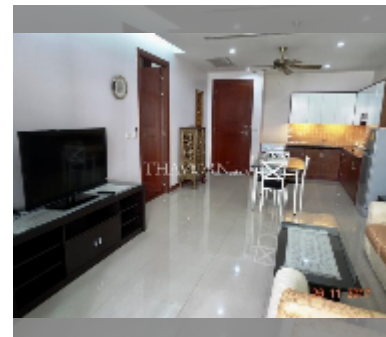

Condo for sale 1 bedroom 67 m² in Pattaya City Resort, Pattaya

฿ 4,790,000

UNIT PARAMETERS:

UID	FS-240019
quota	foreign quota
type	1 bedroom
size	67m²
floor	2
view	pool view

PROJECT PARAMETERS:

district	Central Pattaya
buildings	3
floors	8
built in	2010

FACILITIES:

General information: lowrise, underground parking.

Swimming pool: swimming pool.

Chill zone: garden, rooftop chillout, barbeque areas.

Health zone: gym.

Other: clubhouse, kids playgarden, CCTV, security.