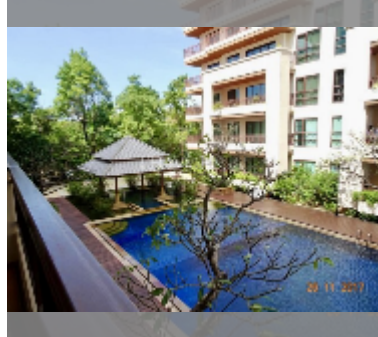

Condo for sale 1 bedroom 67 m² in Pattaya City Resort, Pattaya

฿ 4,790,000

UNIT PARAMETERS:

UID	FS-240019
quota	foreign quota
type	1 bedroom
size	67m ²
floor	2
view	pool view

PROJECT PARAMETERS:

district	Central Pattaya
buildings	3
floors	8
built in	2010

FACILITIES:

General information: lowrise, underground parking.

Swimming pool: swimming pool.

Chill zone: garden, rooftop chillout, barbeque areas.

Health zone: gym.

Other: clubhouse, kids playgarden, CCTV, security.