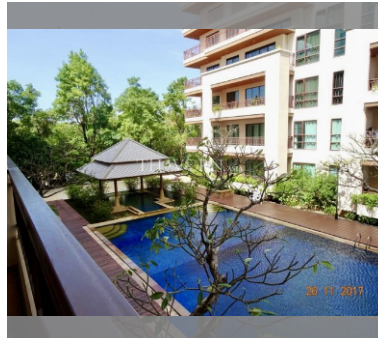

Condo for sale 1 bedroom 67 m² in Pattaya City Resort, Pattaya

฿ 4,790,000

UNIT PARAMETERS:

UID	FS-240019
quota	foreign quota
type	1 bedroom
size	67m ²
floor	2
view	pool view
quality	not chosen
transfer fee payer	50/50

PROJECT PARAMETERS:

district	Central Pattaya
buildings	3
floors	8
built in	2010

FACILITIES:

General information: lowrise, underground parking.

Swimming pool: swimming pool.

Chill zone: garden, rooftop chillout, barbeque areas.

Health zone: gym.

Other: clubhouse, kids playgarden, CCTV, security.

details