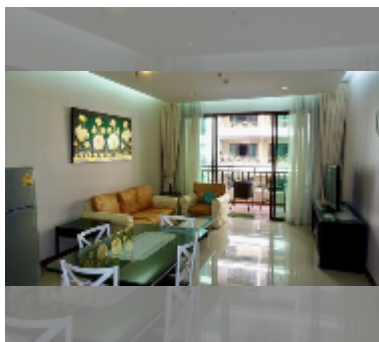

Condo for sale 1 bedroom 67 m² in Pattaya City Resort, Pattaya

฿ 4,790,000

UNIT PARAMETERS:

| | |
|-------|------------------|
| UID | FS-240019 |
| quota | foreign quota |
| type | 1 bedroom |
| size | 67m ² |
| floor | 2 |
| view | pool view |

Swimming pool: swimming pool.

Chill zone: garden, rooftop chillout, barbeque areas.

Health zone: gym.

Other: clubhouse, kids playgarden, CCTV, security.

[details](#)