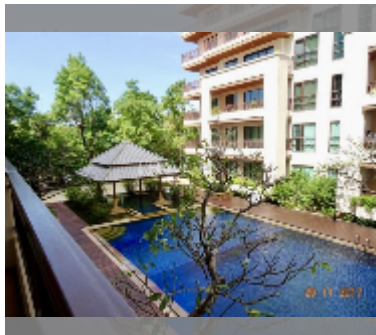

Condo for sale 1 bedroom 67 m² in Pattaya City Resort, Pattaya

฿ 4,790,000

UNIT PARAMETERS:

UID	FS-240019
quota	foreign quota
type	1 bedroom
size	67m ²
floor	2
view	pool view

PROJECT PARAMETERS:

district	Central Pattaya
buildings	3
floors	8
built in	2010

FACILITIES:

General information: lowrise, underground parking.

Swimming pool: swimming pool.

Chill zone: garden, rooftop chillout, barbeque areas.

Health zone: gym.

Other: clubhouse, kids playgarden, CCTV, security.