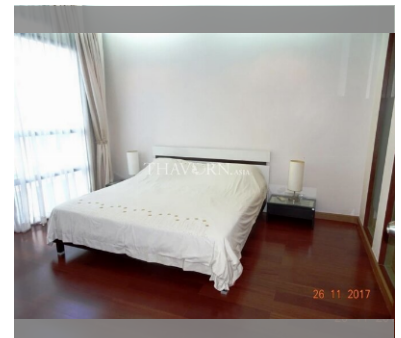

Condo for sale 1 bedroom 67 m² in Pattaya City Resort, Pattaya

฿ 4,790,000

UNIT PARAMETERS:

UID	FS-240019
quota	foreign quota
type	1 bedroom
size	67m²
floor	2
view	pool view
quality	not chosen
transfer fee payer	50/50

PROJECT PARAMETERS:

district	Central Pattaya
buildings	3
floors	8
built in	2010

FACILITIES:

General information: lowrise, underground parking.

Swimming pool: swimming pool.

Chill zone: garden, rooftop chillout, barbeque areas.

Health zone: gym.

Other: clubhouse, kids playgarden, CCTV, security.