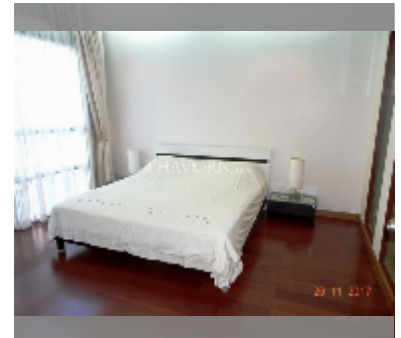

Condo for sale 1 bedroom 67 m² in Pattaya City Resort, Pattaya

฿ 4,790,000

UNIT PARAMETERS:

UID	FS-240019
quota	foreign quota
type	1 bedroom
size	67m²
floor	2
view	pool view

PROJECT PARAMETERS:

district	Central Pattaya
buildings	3
floors	8
built in	2010

FACILITIES:

General information: lowrise, underground parking.

Swimming pool: swimming pool.

Chill zone: garden, rooftop chillout, barbeque areas.

Health zone: gym.

Other: clubhouse, kids playgarden, CCTV, security.