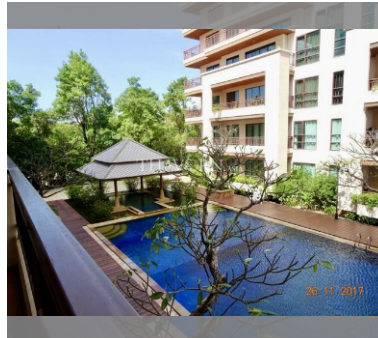

Condo for sale 1 bedroom 67 m² in Pattaya City Resort, Pattaya

฿ 4,790,000

UNIT PARAMETERS:

UID	FS-240019
quota	foreign quota
type	1 bedroom
size	67m ²
floor	2
view	pool view
transfer fee payer	50/50

PROJECT PARAMETERS:

district	Central Pattaya
buildings	3
floors	8
built in	2010

FACILITIES:

General information: lowrise, underground parking.

Swimming pool: swimming pool.

Chill zone: garden, rooftop chillout, barbeque areas.

Health zone: gym.

Other: clubhouse, kids playgarden, CCTV, security.

details