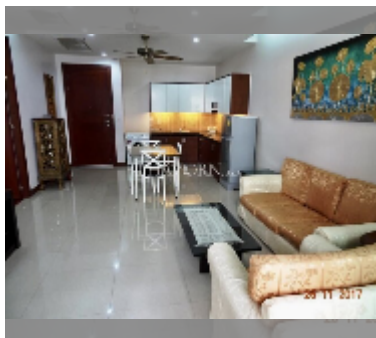

Condo for sale 1 bedroom 67 m² in Pattaya City Resort, Pattaya

฿ 4,790,000

UNIT PARAMETERS:

UID	FS-240019
quota	foreign quota
type	1 bedroom
size	67m²
floor	2
view	pool view

PROJECT PARAMETERS:

district	Central Pattaya
buildings	3
floors	8
built in	2010

FACILITIES:

General information: lowrise, underground parking.

Swimming pool: swimming pool.

Chill zone: garden, rooftop chillout, barbeque areas.

Health zone: gym.

Other: clubhouse, kids playgarden, CCTV, security.