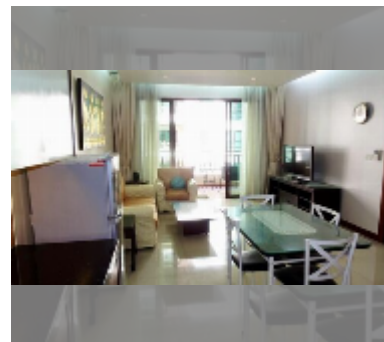

Condo for sale 1 bedroom 67 m² in Pattaya City Resort, Pattaya

฿ 4,790,000

UNIT PARAMETERS:

UID	FS-240019
quota	foreign quota
type	1 bedroom
size	67m²
floor	2
view	pool view

PROJECT PARAMETERS:

district	Central Pattaya
buildings	3
floors	8
built in	2010

FACILITIES:

General information: lowrise, underground parking.

Swimming pool: swimming pool.

Chill zone: garden, rooftop chillout, barbeque areas.

Health zone: gym.

Other: clubhouse, kids playgarden, CCTV, security.