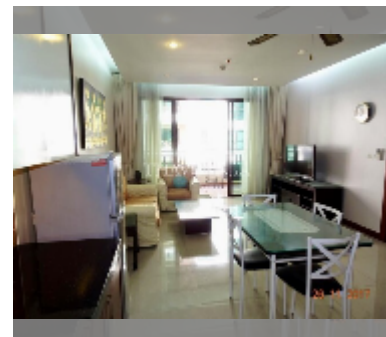

Condo for sale 1 bedroom 67 m² in Pattaya City Resort, Pattaya

฿ 4,790,000

UNIT PARAMETERS:

UID	FS-240019
quota	foreign quota
type	1 bedroom
size	67m²
floor	2
view	pool view

PROJECT PARAMETERS:

district	Central Pattaya
buildings	3
floors	8
built in	2010

FACILITIES:

General information: lowrise, underground parking.

Swimming pool: swimming pool.

Chill zone: garden, rooftop chillout, barbeque areas.

Health zone: gym.

Other: clubhouse, kids playgarden, CCTV, security.