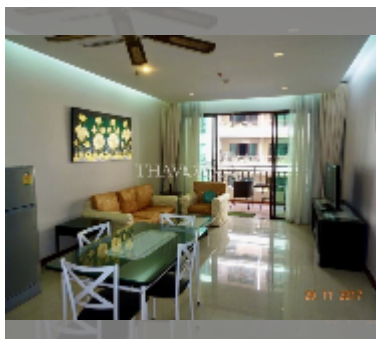

## Condo for sale 1 bedroom 67 m<sup>2</sup> in Pattaya City Resort, Pattaya

**฿ 4,790,000**

### FACILITIES:

General information: lowrise, underground parking.

Swimming pool: swimming pool.

Chill zone: garden, rooftop chillout, barbeque areas.

Health zone: gym.

Other: clubhouse, kids playgarden, CCTV, security.