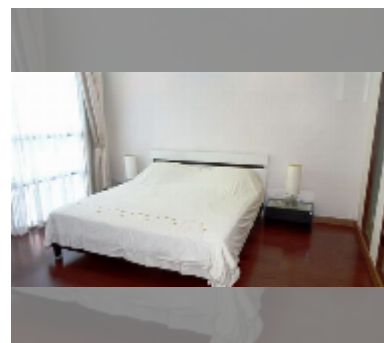

Condo for sale 1 bedroom 67 m² in Pattaya City Resort, Pattaya

฿ 4,790,000

UNIT PARAMETERS:

UID	FS-240019
quota	foreign quota
type	1 bedroom
size	67m²
floor	2
view	pool view

PROJECT PARAMETERS:

district	Central Pattaya
buildings	3
floors	8
built in	2010

FACILITIES:

General information: lowrise, underground parking.

Swimming pool: swimming pool.

Chill zone: garden, rooftop chillout, barbeque areas.

Health zone: gym.

Other: clubhouse, kids playgarden, CCTV, security.