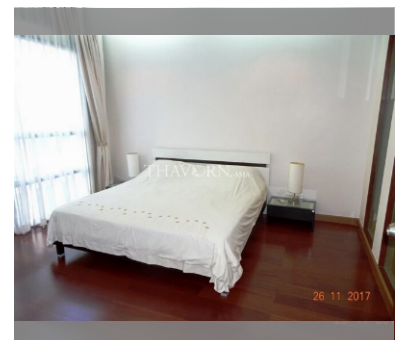

Condo for sale 1 bedroom 67 m² in Pattaya City Resort, Pattaya

฿ 4,790,000

UNIT PARAMETERS:

UID	FS-240019
quota	foreign quota
type	1 bedroom
size	67m²
floor	2
view	pool view
transfer fee payer	50/50

PROJECT PARAMETERS:

district	Central Pattaya
buildings	3
floors	8
built in	2010

FACILITIES:

General information: lowrise, underground parking.

Swimming pool: swimming pool.

Chill zone: garden, rooftop chillout, barbeque areas.

Health zone: gym.

Other: clubhouse, kids playgarden, CCTV, security.