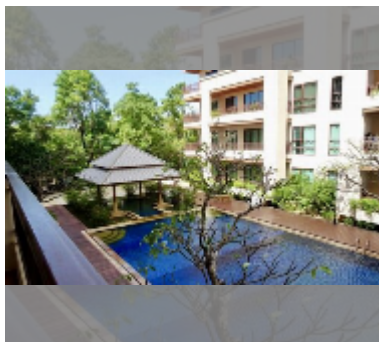

Condo for sale 1 bedroom 67 m² in Pattaya City Resort, Pattaya

฿ 4,790,000

UNIT PARAMETERS:

| | |
|-------|------------------|
| UID | FS-240019 |
| quota | foreign quota |
| type | 1 bedroom |
| size | 67m ² |
| floor | 2 |
| view | pool view |

Swimming pool: swimming pool.

Chill zone: garden, rooftop chillout, barbeque areas.

Health zone: gym.

Other: clubhouse, kids playgarden, CCTV, security.

[details](#)