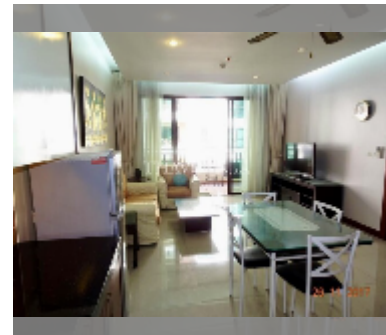

Condo for sale 1 bedroom 67 m² in Pattaya City Resort, Pattaya

฿ 4,790,000

UNIT PARAMETERS:

UID	FS-240019
quota	foreign quota
type	1 bedroom
size	67m²
floor	2
view	pool view

PROJECT PARAMETERS:

district	Central Pattaya
buildings	3
floors	8
built in	2010

FACILITIES:

General information: lowrise, underground parking.

Swimming pool: swimming pool.

Chill zone: garden, rooftop chillout, barbeque areas.

Health zone: gym.

Other: clubhouse, kids playgarden, CCTV, security.