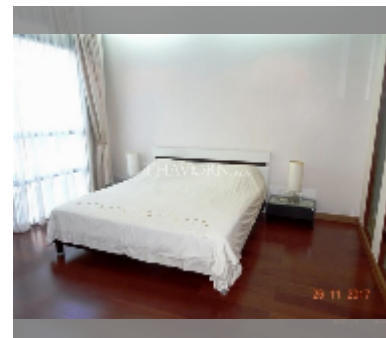

Condo for sale 1 bedroom 67 m² in Pattaya City Resort, Pattaya

฿ 4,790,000

UNIT PARAMETERS:

UID	FS-240019
quota	foreign quota
type	1 bedroom
size	67m²
floor	2
view	pool view

PROJECT PARAMETERS:

district	Central Pattaya
buildings	3
floors	8
built in	2010

FACILITIES:

General information: lowrise, underground parking.

Swimming pool: swimming pool.

Chill zone: garden, rooftop chillout, barbeque areas.

Health zone: gym.

Other: clubhouse, kids playgarden, CCTV, security.