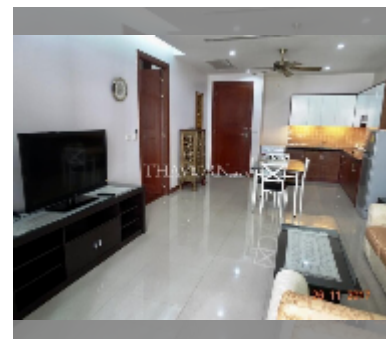

Condo for sale 1 bedroom 67 m² in Pattaya City Resort, Pattaya

฿ 4,790,000

UNIT PARAMETERS:

UID	FS-240019
quota	foreign quota
type	1 bedroom
size	67m²
floor	2
view	pool view

PROJECT PARAMETERS:

district	Central Pattaya
buildings	3
floors	8
built in	2010

FACILITIES:

General information: lowrise, underground parking.

Swimming pool: swimming pool.

Chill zone: garden, rooftop chillout, barbeque areas.

Health zone: gym.

Other: clubhouse, kids playgarden, CCTV, security.