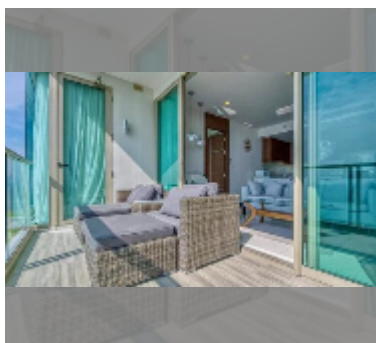

Condo for sale 2 bedroom 86 m² in The Riviera Wongamat Beach, Pattaya

฿ 12,980,000

UNIT PARAMETERS:

UID	FS-240015
quota	thai quota
type	2 bedroom
size	86m ²
floor	24
view	sea view

PROJECT PARAMETERS:

district	Wongamat
buildings	2
floors	43
built in	2017
maintenance	฿ 51,600/year

Chill zone: chill zone, garden, rooftop chillout.

Health zone: gym, sauna, hamam, massage.

Other: reception, lobby, clubhouse, meeting room, games room, kids playgarden, CCTV, security, laundry.

[details](#)