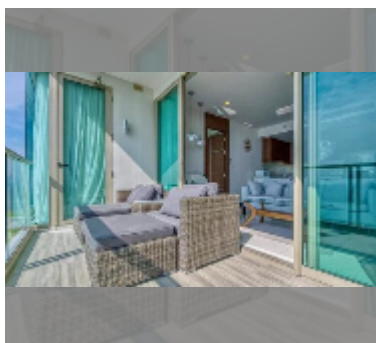

Condo for sale 2 bedroom 86 m² in The Riviera Wongamat Beach, Pattaya

฿ 12,980,000

UNIT PARAMETERS:

UID	FS-240015
quota	thai quota
type	2 bedroom
size	86m ²
floor	24
view	sea view

PROJECT PARAMETERS:

district	Wongamat
buildings	2
floors	43
built in	2017
maintenance	฿ 51,600/year

Chill zone: chill zone, garden, rooftop chillout.

Health zone: gym, sauna, hamam, massage.

Other: reception, lobby, clubhouse, meeting room, games room, kids playgarden, CCTV, security, laundry.

details