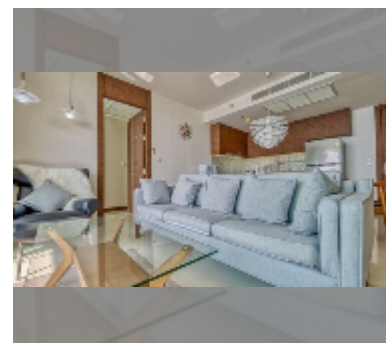

Condo for sale 2 bedroom 86 m² in The Riviera Wongamat Beach, Pattaya

฿ 12,980,000

UNIT PARAMETERS:

UID	FS-240015
quota	thai quota
type	2 bedroom
size	86m ²
floor	24
view	sea view

PROJECT PARAMETERS:

district	Wongamat
buildings	2
floors	43
built in	2017
maintenance	฿ 51,600/year

Chill zone: chill zone, garden, rooftop chillout.

Health zone: gym, sauna, hamam, massage.

Other: reception, lobby, clubhouse, meeting room, games room, kids playgarden, CCTV, security, laundry.

details