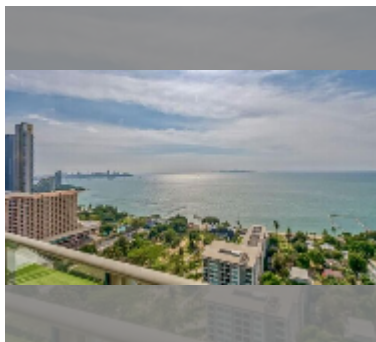

Condo for sale 2 bedroom 86 m² in The Riviera Wongamat Beach, Pattaya

฿ 12,980,000

UNIT PARAMETERS:

UID	FS-240015
quota	thai quota
type	2 bedroom
size	86m²
floor	24
view	sea view

PROJECT PARAMETERS:

district	Wongamat
buildings	2
floors	43
built in	2017
maintenance	฿ 51,600/year

FACILITIES:

General information: highrise, meters to beach: 150, minutes to beach: 3, pets are allowed, open parking, multy-level parking, covered parking.

Swimming pool: swimming pool, kids pool, rooftop pool, infinity view, water slides, waterfall, jacuzzi, pool bar .

Chill zone: chill zone, garden, rooftop chillout.

Health zone: gym, sauna, hamam, massage.

Other: reception, lobby, clubhouse, meeting room, games room, kids playgarden, CCTV, security, laundry.