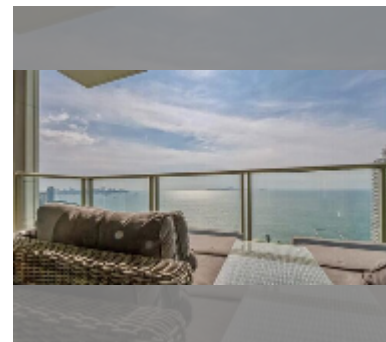

Condo for sale 2 bedroom 86 m² in The Riviera Wongamat Beach, Pattaya

฿ 12,980,000

UNIT PARAMETERS:

UID	FS-240015
quota	thai quota
type	2 bedroom
size	86m²
floor	24
view	sea view

PROJECT PARAMETERS:

district	Wongamat
buildings	2
floors	43
built in	2017
maintenance	฿ 51,600/year

FACILITIES:

General information: highrise, meters to beach: 150, minutes to beach: 3, pets are allowed, open parking, multy-level parking, covered parking.

Swimming pool: swimming pool, kids pool, rooftop pool, infinity view, water slides, waterfall, jacuzzi, pool bar .

Chill zone: chill zone, garden, rooftop chillout.

Health zone: gym, sauna, hamam, massage.

Other: reception, lobby, clubhouse, meeting room, games room, kids playgarden, CCTV, security, laundry.