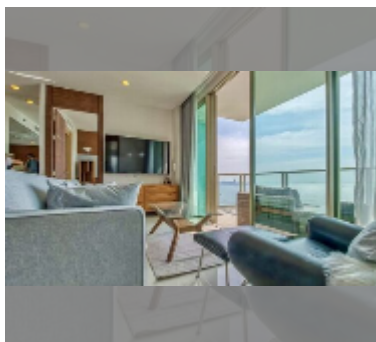

Condo for sale 2 bedroom 86 m² in The Riviera Wongamat Beach, Pattaya

฿ 12,980,000

UNIT PARAMETERS:

UID	FS-240015
quota	thai quota
type	2 bedroom
size	86m ²
floor	24
view	sea view

PROJECT PARAMETERS:

district	Wongamat
buildings	2
floors	43
built in	2017
maintenance	฿ 51,600/year

Chill zone: chill zone, garden, rooftop chillout.

Health zone: gym, sauna, hamam, massage.

Other: reception, lobby, clubhouse, meeting room, games room, kids playgarden, CCTV, security, laundry.

details