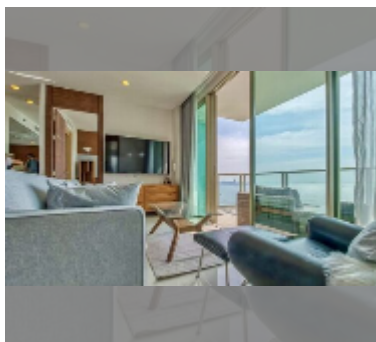

Condo for sale 2 bedroom 86 m² in The Riviera Wongamat Beach, Pattaya

฿ 12,980,000

UNIT PARAMETERS:

UID	FS-240015
quota	thai quota
type	2 bedroom
size	86m ²
floor	24
view	sea view

PROJECT PARAMETERS:

district	Wongamat
buildings	2
floors	43
built in	2017
maintenance	฿ 51,600/year

Chill zone: chill zone, garden, rooftop chillout.

Health zone: gym, sauna, hamam, massage.

Other: reception, lobby, clubhouse, meeting room, games room, kids playgarden, CCTV, security, laundry.

[details](#)