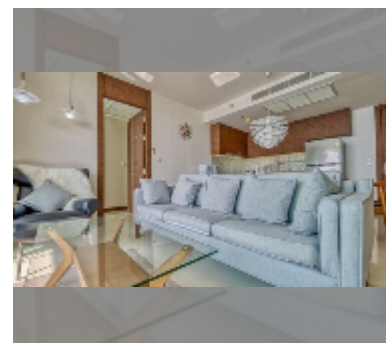

Condo for sale 2 bedroom 86 m² in The Riviera Wongamat Beach, Pattaya

฿ 12,980,000

UNIT PARAMETERS:

UID	FS-240015
quota	thai quota
type	2 bedroom
size	86m²
floor	24
view	sea view

PROJECT PARAMETERS:

district	Wongamat
buildings	2
floors	43
built in	2017
maintenance	฿ 51,600/year

FACILITIES:

General information: highrise, meters to beach: 150, minutes to beach: 3, pets are allowed, open parking, multy-level parking, covered parking.

Swimming pool: swimming pool, kids pool, rooftop pool, infinity view, water slides, waterfall, jacuzzi, pool bar .

Chill zone: chill zone, garden, rooftop chillout.

Health zone: gym, sauna, hamam, massage.

Other: reception, lobby, clubhouse, meeting room, games room, kids playgarden, CCTV, security, laundry.