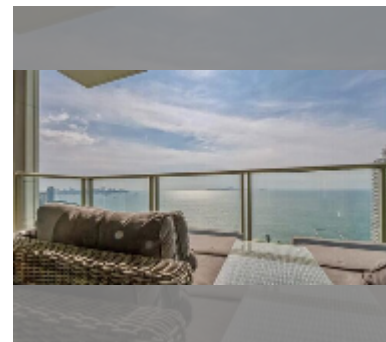

Condo for sale 2 bedroom 86 m² in The Riviera Wongamat Beach, Pattaya

฿ 12,980,000

UNIT PARAMETERS:

UID	FS-240015
quota	thai quota
type	2 bedroom
size	86m ²
floor	24
view	sea view

PROJECT PARAMETERS:

district	Wongamat
buildings	2
floors	43
built in	2017
maintenance	฿ 51,600/year

Chill zone: chill zone, garden, rooftop chillout.

Health zone: gym, sauna, hamam, massage.

Other: reception, lobby, clubhouse, meeting room, games room, kids playgarden, CCTV, security, laundry.

details