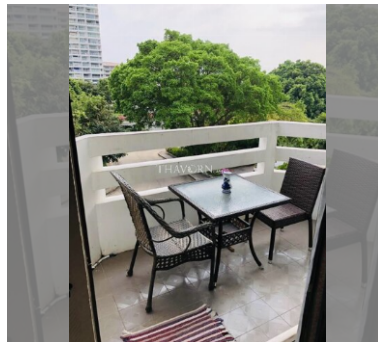

Condo for sale studio 35 m² in Metro Jomtien Condotel, Pattaya

฿ 2,100,000

UNIT PARAMETERS:

UID	FS-240011
quota	foreign quota
type	studio
size	35m²
floor	2
view	city view
transfer fee payer	50/50

PROJECT PARAMETERS:

district	Jomtien
buildings	2
floors	42
built in	1988
maintenance	฿ 10,500/year

FACILITIES:

General information: highrise, meters to beach: 50, minutes to beach: 1, open parking, multy-level parking.

Swimming pool: swimming pool, kids pool.

Chill zone: chill zone, garden.

Health zone: gym.

Other: reception, lobby, CCTV, security, minimart.