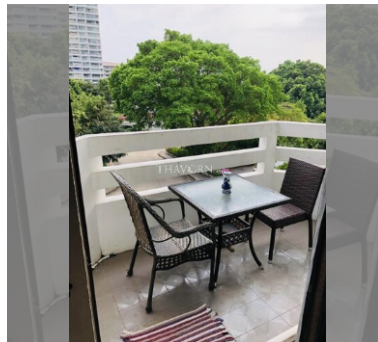

Condo for sale studio 35 m² in Jomtien Condotel & Village, Pattaya

฿ 2,100,000

UNIT PARAMETERS:

UID	FS-240011
quota	foreign quota
type	studio
size	35m²
floor	2
view	city view
quality	not chosen
transfer fee payer	50/50

PROJECT PARAMETERS:

district	Thappraya
buildings	2
floors	12
built in	1986

FACILITIES:

General information: highrise, minutes to beach: 5, open parking.

Swimming pool: swimming pool.

Health zone: gym.

Other: kids playgarden, CCTV, security.