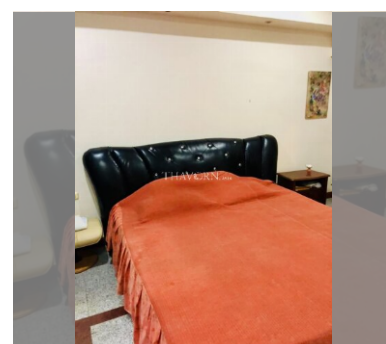

Condo for sale studio 35 m² in Metro Jomtien Condotel, Pattaya

฿ 2,100,000

UNIT PARAMETERS:

UID	FS-240011
quota	foreign quota
type	studio
size	35m²
floor	2
view	city view
transfer cost	
transfer fee payer	50/50
additional cost	

PROJECT PARAMETERS:

district	Jomtien
buildings	2
floors	42
built in	1988
maintenance	฿ 10,500/year

FACILITIES:

General information: highrise, meters to beach: 50, minutes to beach: 1, open parking, multy-level parking.

Swimming pool: swimming pool, kids pool.

Chill zone: chill zone, garden.

Health zone: gym.

Other: reception, lobby, CCTV, security, minimart.