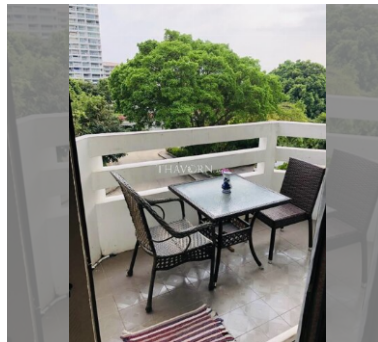

Condo for sale studio 35 m² in Metro Jomtien Condotel, Pattaya

฿ 2,100,000

UNIT PARAMETERS:

UID	FS-240011
quota	foreign quota
type	studio
size	35m²
floor	2
view	city view
transfer cost	
transfer fee payer	50/50
additional cost	

PROJECT PARAMETERS:

district	Jomtien
buildings	2
floors	42
built in	1988
maintenance	฿ 10,500/year

FACILITIES:

General information: highrise, meters to beach: 50, minutes to beach: 1, open parking, multy-level parking.

Swimming pool: swimming pool, kids pool.

Chill zone: chill zone, garden.

Health zone: gym.

Other: reception, lobby, CCTV, security, minimart.