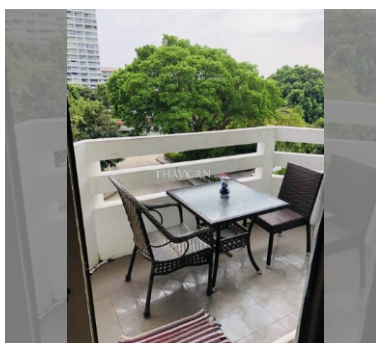

Condo for sale studio 35 m² in Metro Jomtien Condotel, Pattaya

฿ 2,100,000

UNIT PARAMETERS:

UID	FS-240011
quota	foreign quota
type	studio
size	35m²
floor	2
view	city view
transfer cost	
transfer fee payer	50/50
additional cost	

PROJECT PARAMETERS:

district	Jomtien
buildings	2
floors	42
built in	1988
maintenance	฿ 10,500/year

FACILITIES:

General information: highrise, meters to beach: 50, minutes to beach: 1, open parking, multy-level parking.

Swimming pool: swimming pool, kids pool.

Chill zone: chill zone, garden.

Health zone: gym.

Other: reception, lobby, CCTV, security, minimart.