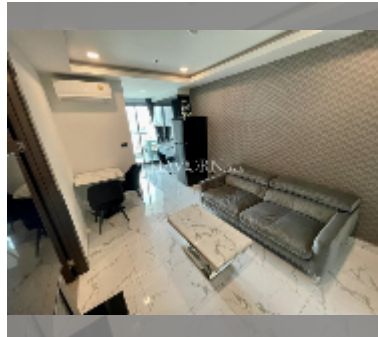

Condo for sale 1 bedroom 38 m² in Arcadia Millennium Tower, Pattaya

฿ 4,470,000

UNIT PARAMETERS:

UID	FS-240009
quota	company ownership
type	1 bedroom
size	38m ²
floor	18
view	city view

PROJECT PARAMETERS:

district	Central Pattaya
buildings	1
floors	46
built in	2021
maintenance	฿ 18,240/year

FACILITIES:

General information: highrise, open parking.

Swimming pool: swimming pool, rooftop pool.

Chill zone: chill zone, garden, rooftop chillout.

Health zone: gym, sauna, SPA.

Other: lobby, games room, CCTV, security, laundry.

[details](#)