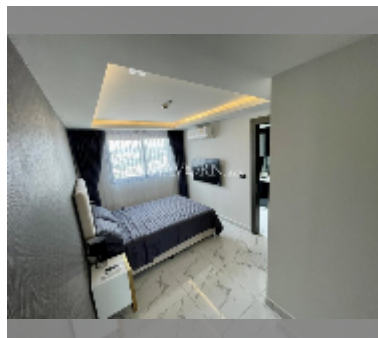

Condo for sale 1 bedroom 38 m² in Arcadia Millennium Tower, Pattaya

฿ 4,470,000

UNIT PARAMETERS:

UID	FS-240009
quota	company ownership
type	1 bedroom
size	38m²
floor	18
view	city view

PROJECT PARAMETERS:

district	Central Pattaya
buildings	1
floors	46
built in	2021
maintenance	฿ 18,240/year

FACILITIES:

General information: highrise, open parking.

Swimming pool: swimming pool, rooftop pool.

Chill zone: chill zone, garden, rooftop chillout.

Health zone: gym, sauna, SPA.

Other: lobby, games room, CCTV, security, laundry.