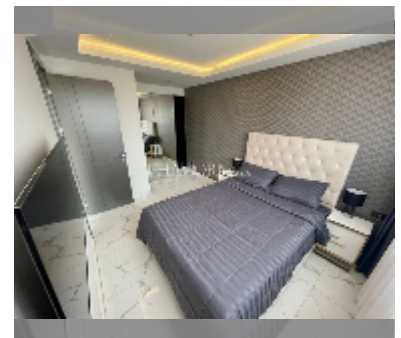

Condo for sale 1 bedroom 38 m² in Arcadia Millennium Tower, Pattaya

฿ 4,470,000

UNIT PARAMETERS:

UID	FS-240009
quota	company ownership
type	1 bedroom
size	38m²
floor	18
view	city view

PROJECT PARAMETERS:

district	Central Pattaya
buildings	1
floors	46
built in	2021
maintenance	฿ 18,240/year

FACILITIES:

General information: highrise, open parking.

Swimming pool: swimming pool, rooftop pool.

Chill zone: chill zone, garden, rooftop chillout.

Health zone: gym, sauna, SPA.

Other: lobby, games room, CCTV, security, laundry.